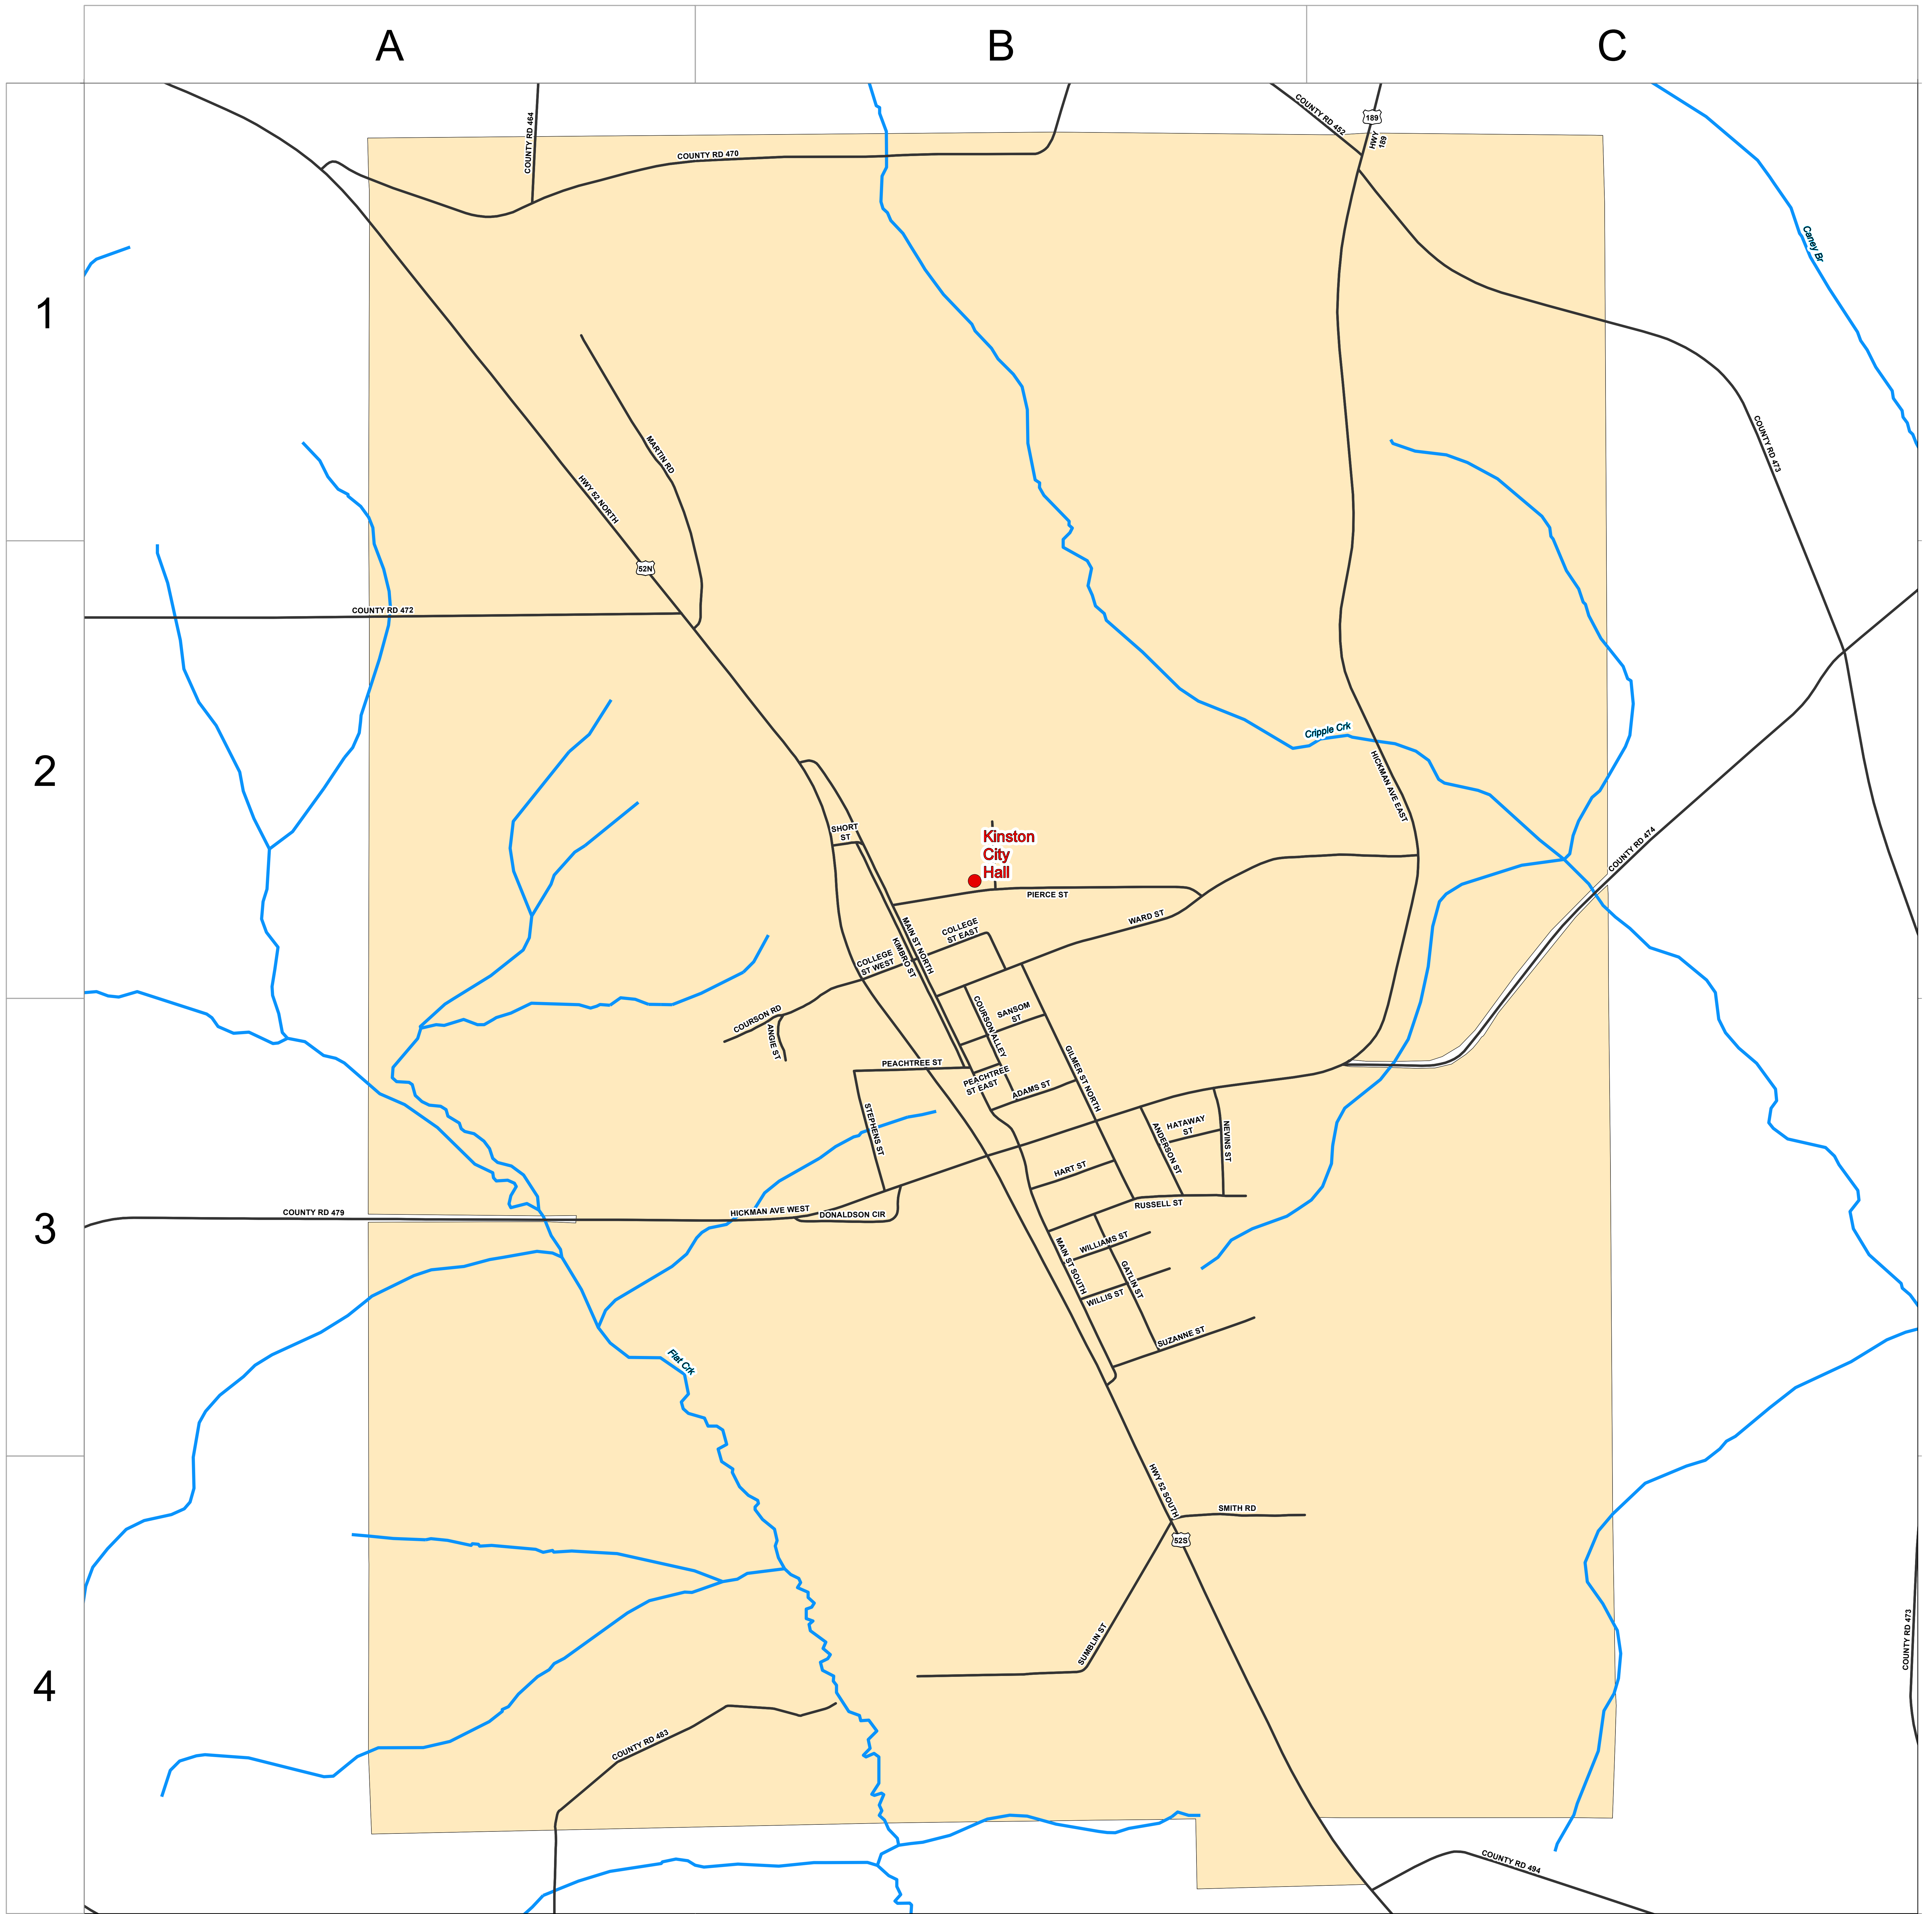

Coffee County Board of Education - Kinston

STREET	GRID(S)	STREET	GRID(S)
ADAMS ST	B3	MARTIN RD	A1
ANDERSON ST	B3	NEVINS ST	B3
ANGIE ST	B3	PEACHTREE ST	B3
COLLEGE ST EAST	B2	PEACHTREE ST EAST	B3
COLLEGE ST WEST	B2	PIERCE ST	B2
COUNTY RD 452	B1, C1	RICHARDSON ST	B2
COUNTY RD 464	A1	RUSSELL ST	B3
COUNTY RD 470	A1, B1	SANSOM ST	B3
COUNTY RD 472	A2	SHORT ST	B2
COUNTY RD 473	C1	SMITH RD	B4
COUNTY RD 474	C2	STEPHENS ST	B3
COUNTY RD 479	A3	SUMBLIN ST	B4
COUNTY RD 483	A4, B4	SUZANNE ST	B3
COUNTY RD 494	C4	WARD ST	B2, B3, C2
COURSON ALLEY	B3	WILLIAMS ST	B3
COURSON RD	B3	WILLIS ST	B3
DONALDSON CIR	B3		
GATLIN ST	B3		
GILMER ST NORTH	B2		
HART ST	B3		
HATAWAY ST	B3		
HICKMAN AVE EAST	B3, C1		
HICKMAN AVE WEST	A3, B3		
HWY 189	C1		
HWY 52 NORTH	A1		
HWY 52 SOUTH	B3		
KIMBRO ST	B2		
MAIN ST NORTH	B2		
MAIN ST SOUTH	B3		

Voting Houses

BOE District

1