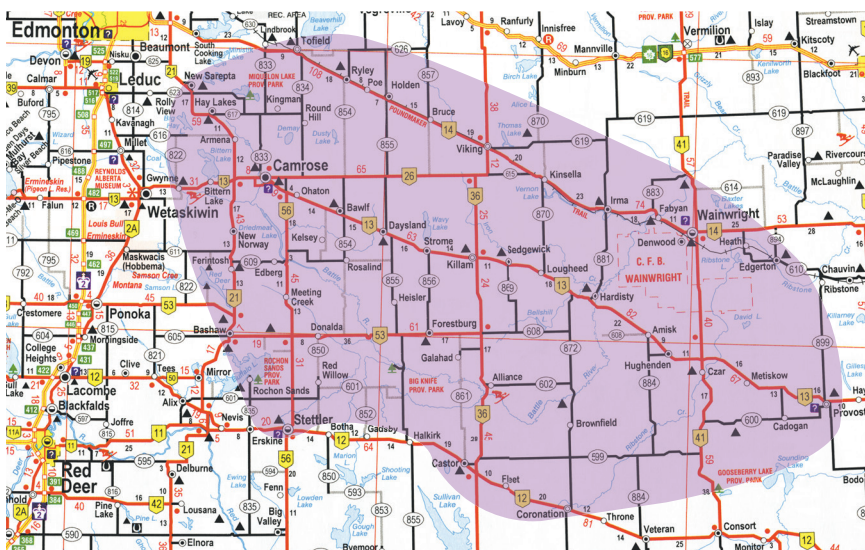

Blain Fowler
Publisher

RURAL BLANKET COVERAGE AREA

CIRCULATION BREAKDOWN*

Camrose Post Office, Box Holders, General Delivery and Rural Routes — T4V.....	620
Stands and Counter Pick-ups	1,285
Exchanges and others	11