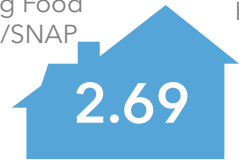

POPULATION

15,928

Total Population

42.8

Median Age

INCOME

10%

Households Receiving Food Stamps/SNAP

\$63,140

Median Household Income

9%

Households Below the Poverty Level

2.69

Average Household Size

32%

Households with 1+ Persons with a Disability