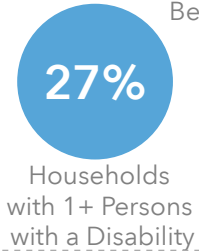

CLERMONT COUNTY WITH PUBLIC WATER ACCESS

Clermont_Co_With_Water
Area: 378.16 square miles

Source: Generalized drinking water coverage data overlay with U.S. Census Bureau, Census 2010 Summary File 1. Esri forecasts for 2021 and 2026. All survey-based estimates are subject to sampling error. The calculated population displayed with Census data measures the variability of the estimates.

POPULATION

INCOME

EDUCATION

EMPLOYMENT

MISCELLANEOUS FACTS