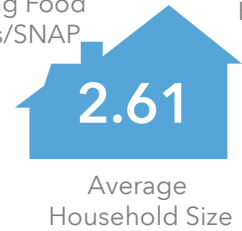

CLERMONT COUNTY WITH PUBLIC WATER ACCESS

Clermont_Co_With_Water
Area: 378.16 square miles

Source: Generalized drinking water coverage data overlay with U.S. Census Bureau, Census 2010 Summary File 1. Esri forecasts for 2021 and 2026. All survey-based estimates are subject to sampling error. The calculated population displayed with Census data measures the variability of the estimates.

POPULATION

INCOME

EDUCATION

EMPLOYMENT

MISCELLANEOUS FACTS