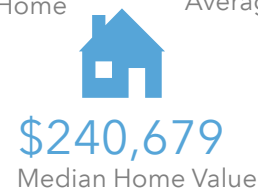

MISCELLANEOUS FACTS