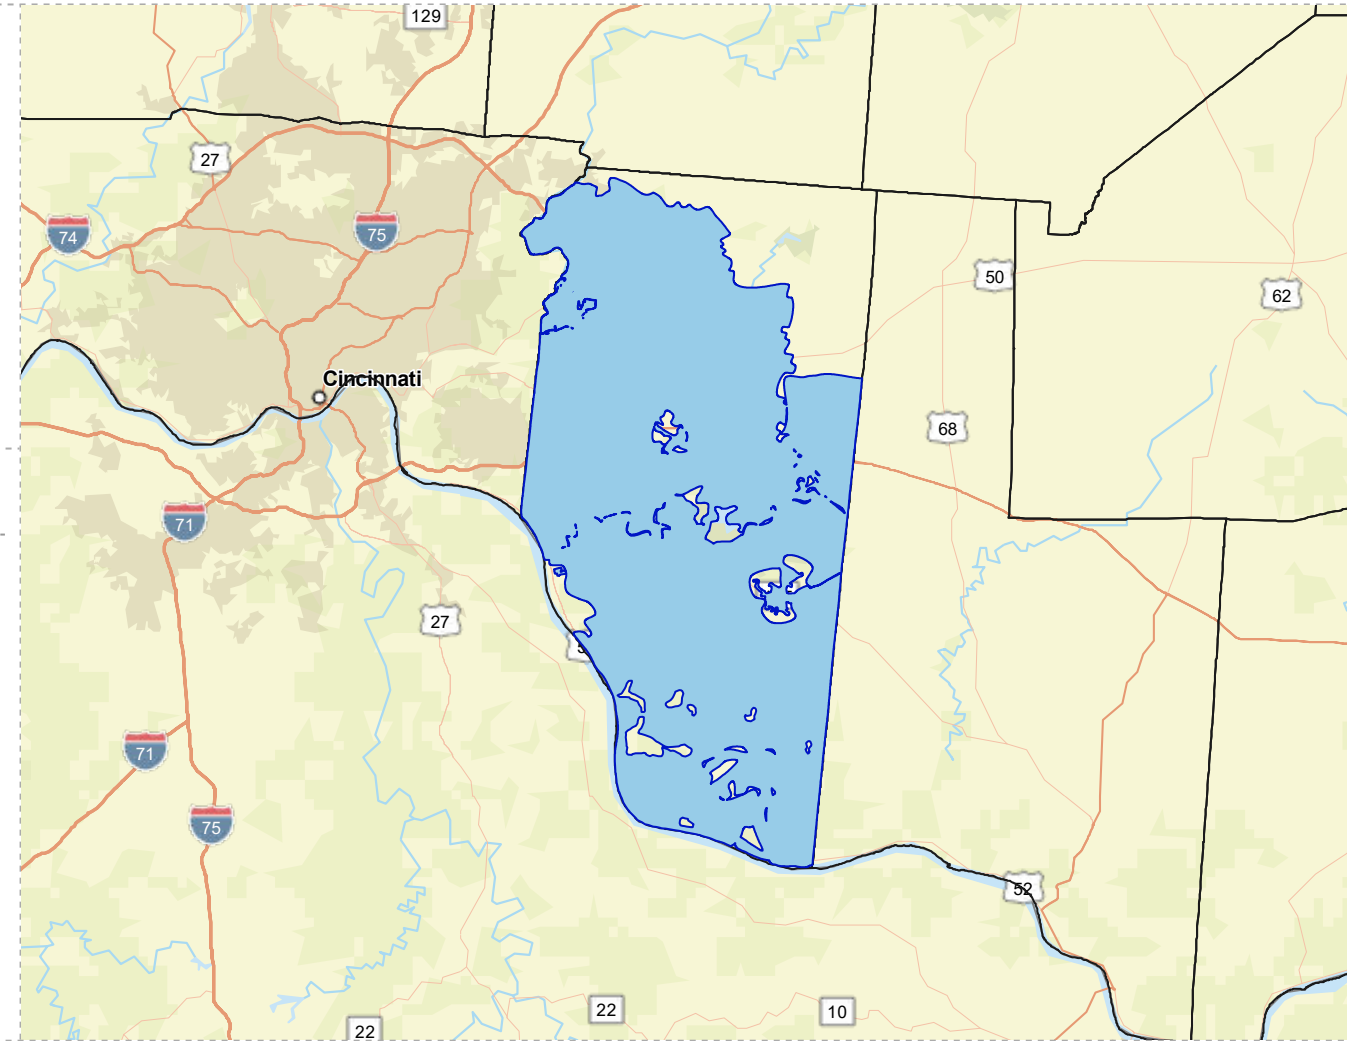

Clermont_Co_With_Water
Area: 378.16 square miles

Source: Generalized drinking water coverage data overlay with U.S. Census Bureau, Census 2010 Summary File 1. Esri forecasts for 2021 and 2026. All survey-based estimates are subject to sampling error. The calculated population displayed with Census data measures the variability of the estimates.

POPULATION

INCOME

EDUCATION

EMPLOYMENT

MISCELLANEOUS FACTS

CLERMONT COUNTY WITHOUT PUBLIC WATER ACCESS

Clermont_Co_Without_Water

Area: 81.61 square miles