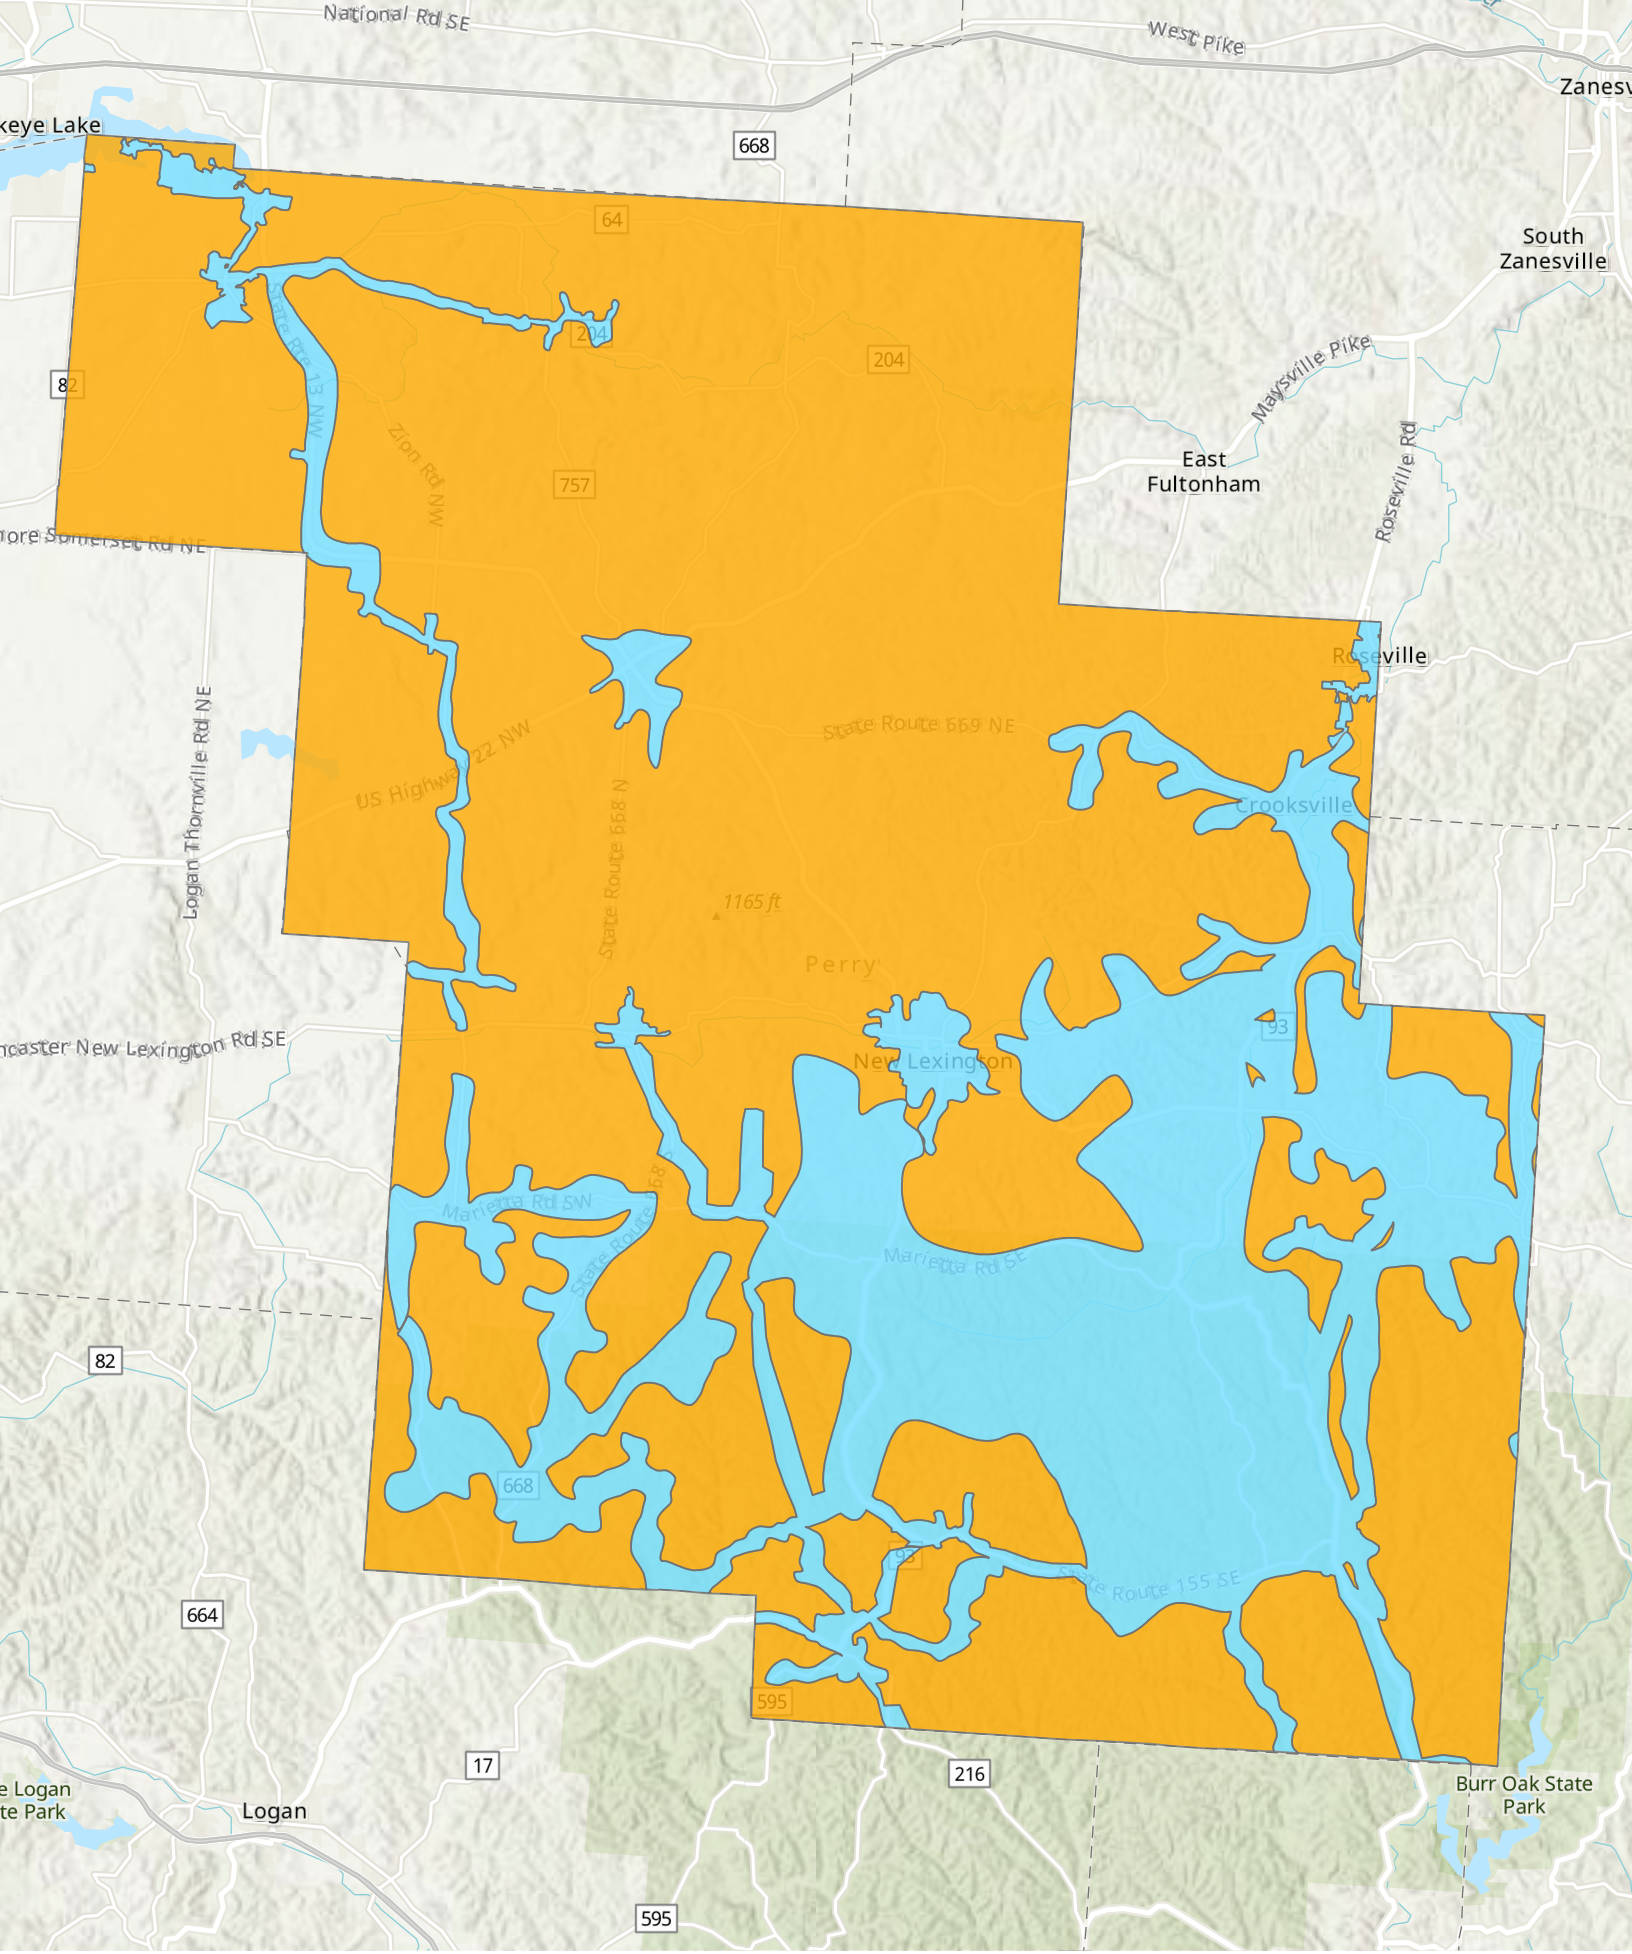

Source: Ohio EPA, Community Water Systems coverage area data and/or line area data. Created by Ohio University Voinovich School June, 2022

Muskingum County Water Access

Source: Ohio EPA, Community Water Systems coverage area data and/or line area data. Created by Ohio University Voinovich School June, 2022

Noble County Generalized Water Coverage

Source: Ohio EPA, Community Water Systems coverage area data and/or line area data. Created by Ohio University Voinovich School June, 2022

Perry County Generalized Water Coverage