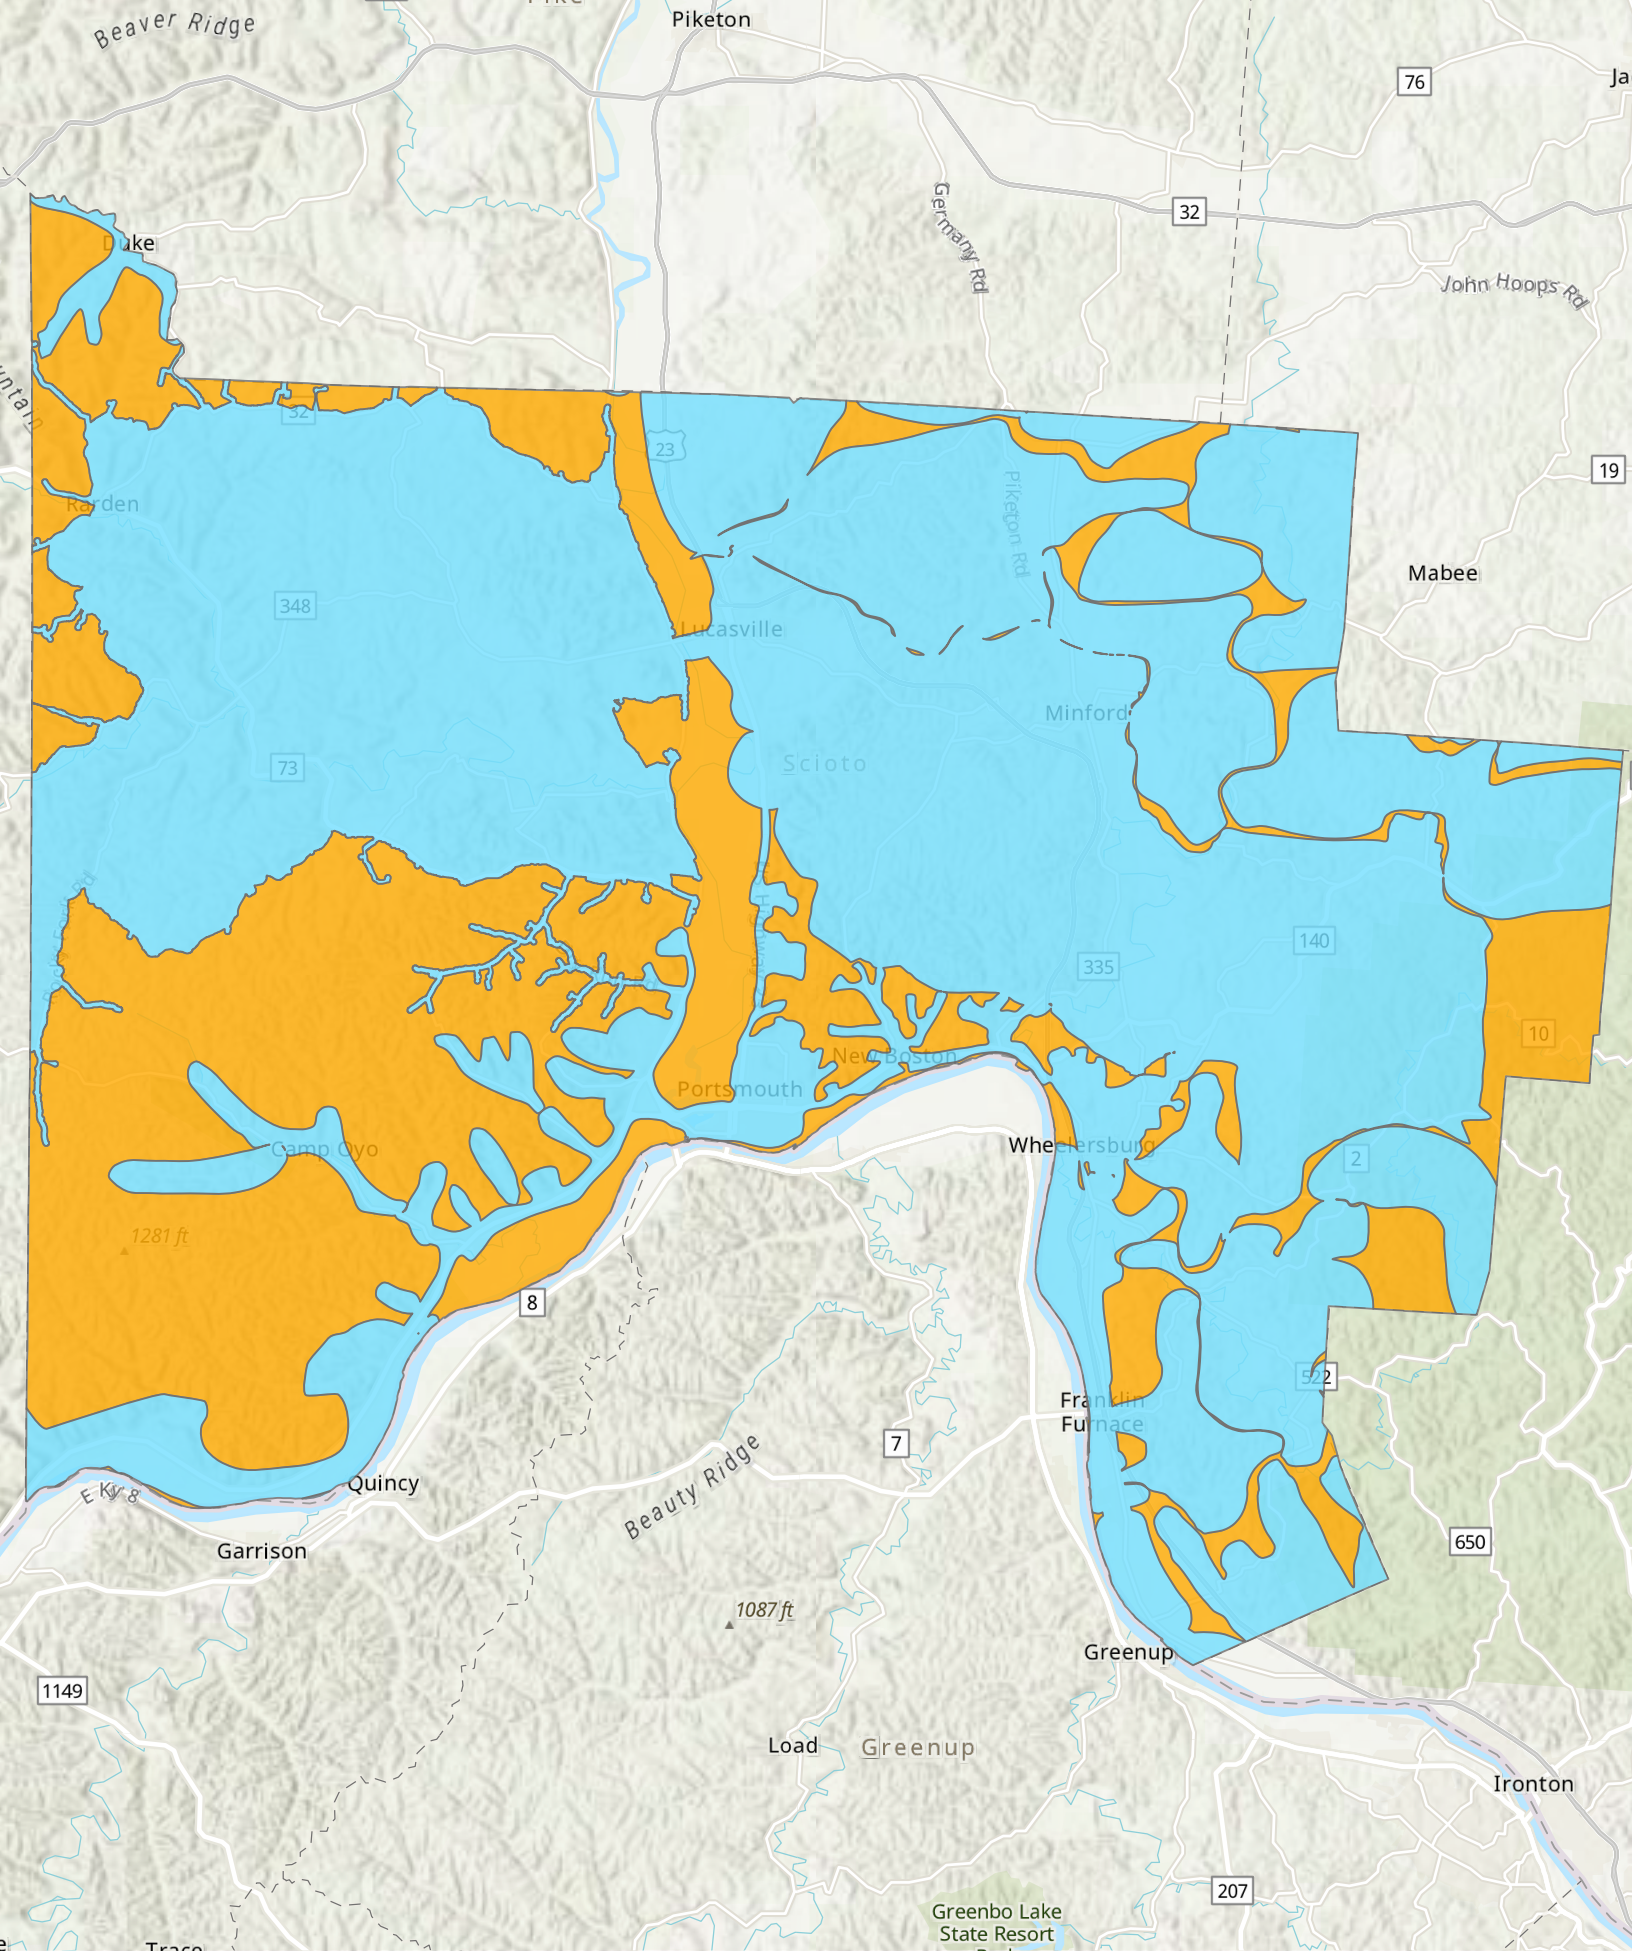

Source: Ohio EPA, Community Water Systems coverage area data and/or line area data. Created by Ohio University Voinovich School June, 2022

- Ross Co With Water
- Ross Co Without Water

Ross County Generalized Water Coverage

Source: Ohio EPA, Community Water Systems coverage area data and/or line area data. Created by Ohio University Voinovich School June, 2022

Scioto County Water Access

Source: Ohio EPA, Community Water Systems coverage area data and/or line area data. Created by Ohio University Voinovich School June, 2022