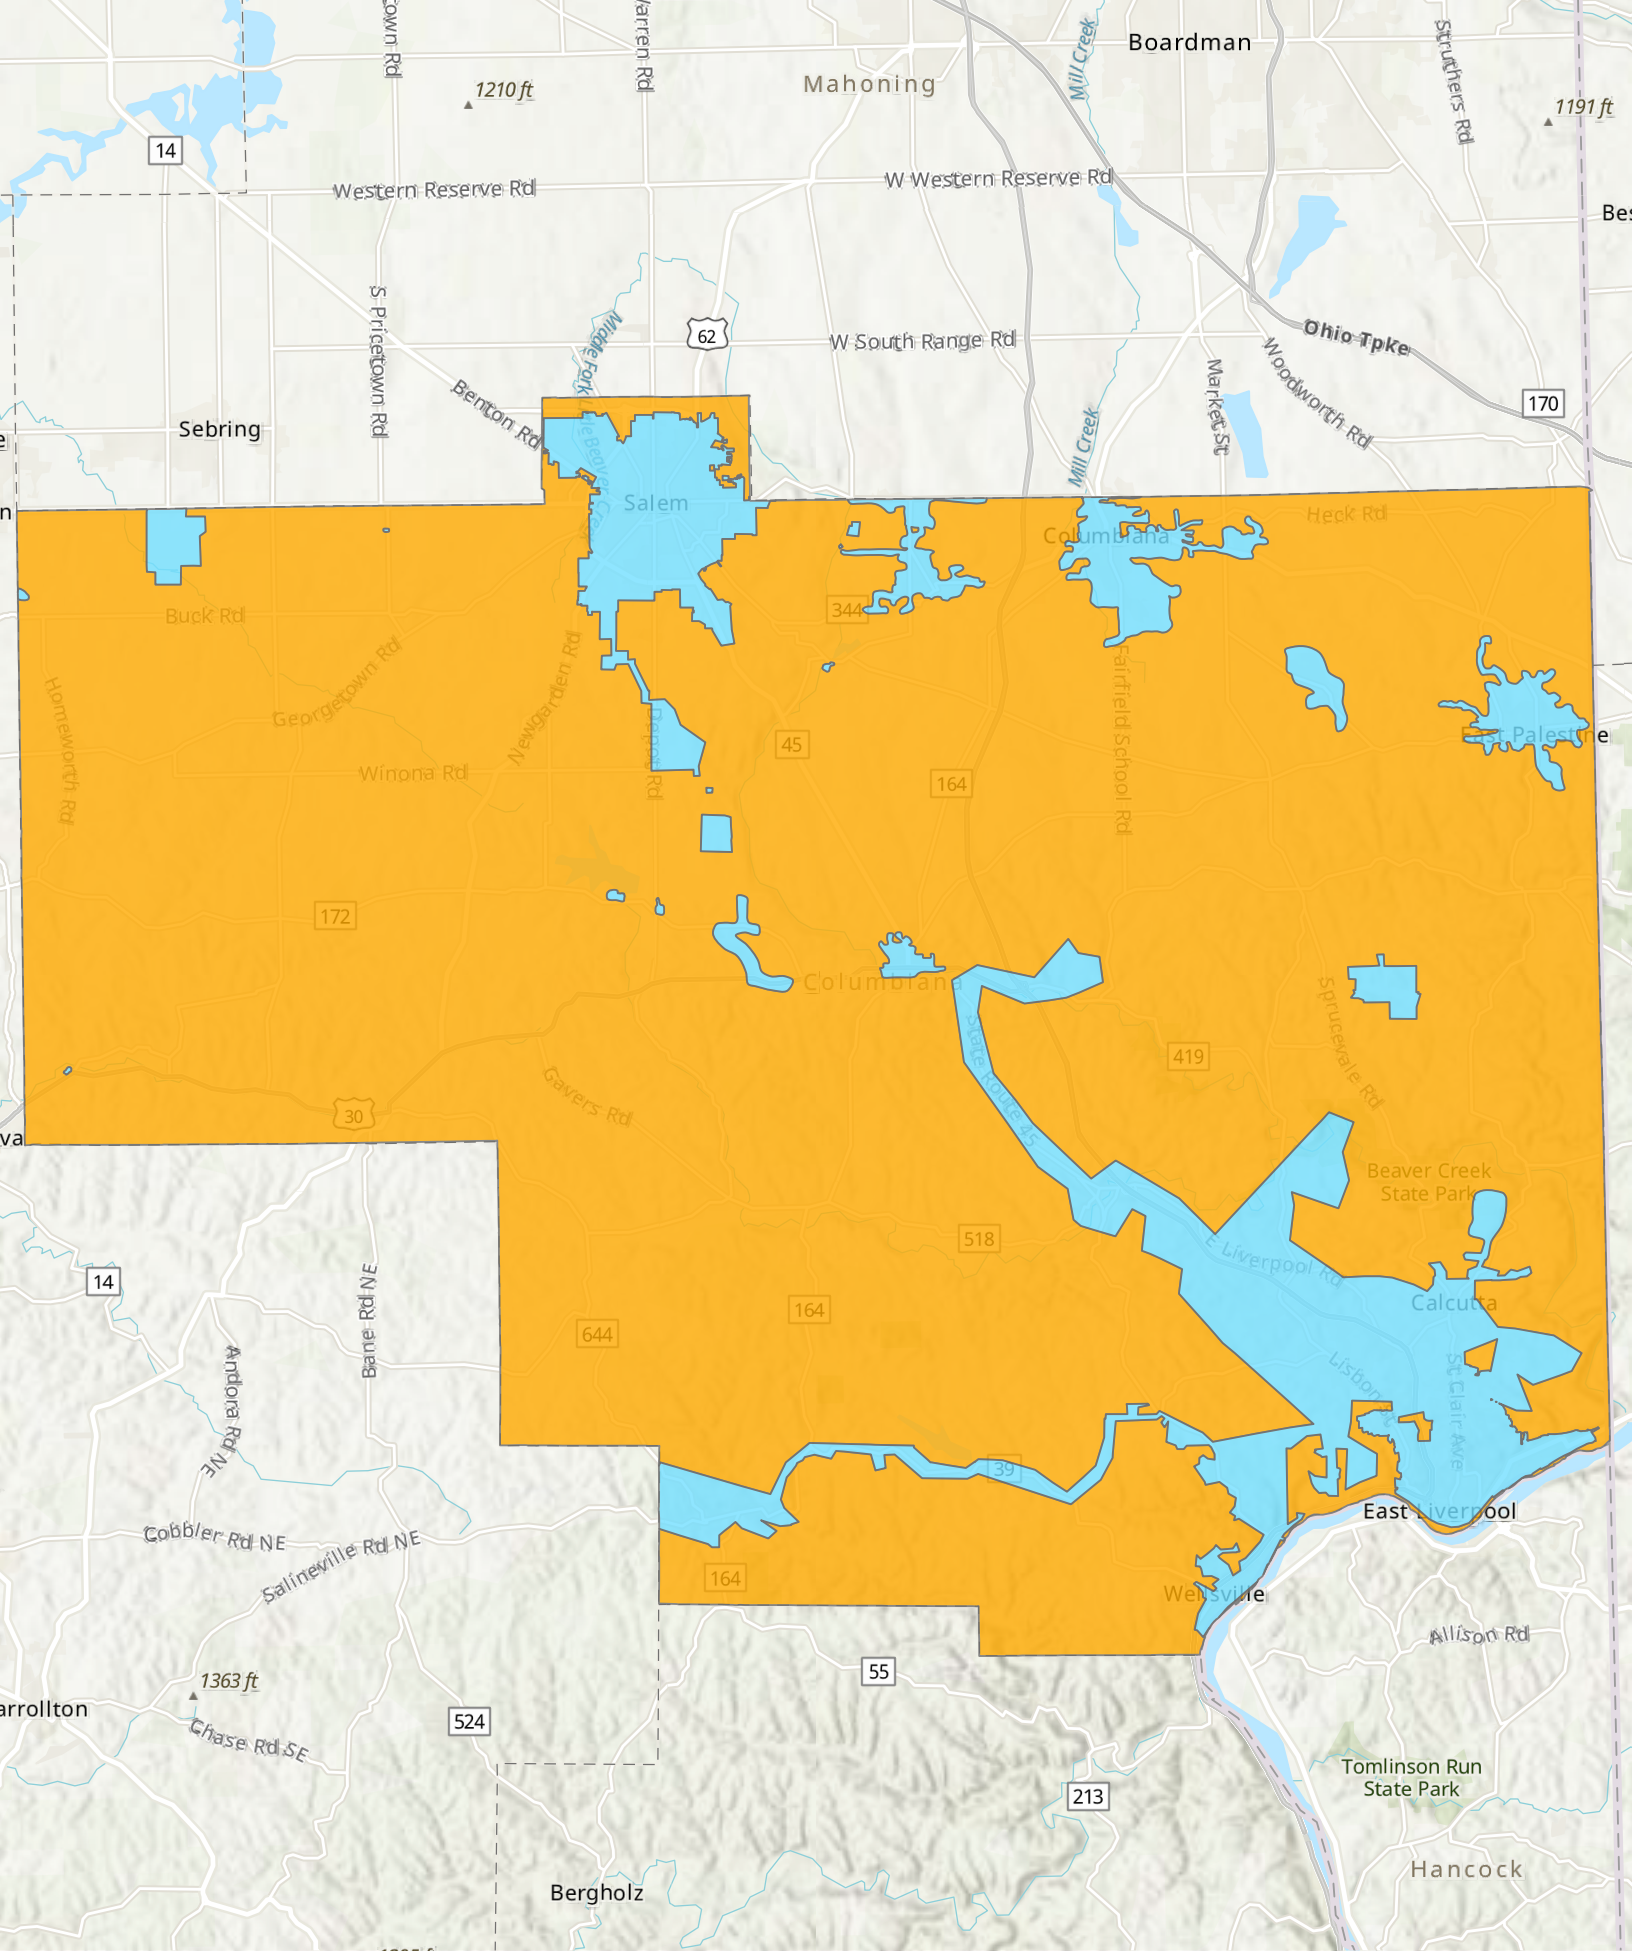

Source: Ohio EPA, Community Water Systems coverage area data and/or line area data. Created by Ohio University Voinovich School June, 2022

Brown County Generalized Water Coverage

Source: Ohio EPA, Community Water Systems coverage area data and/or line area data. Created by Ohio University Voinovich School June, 2022

- Brown Co With Water
- Brown Co Without Water

Carroll County Generalized Water Coverage

Source: Ohio EPA, Community Water Systems coverage area data and/or line area data. Created by Ohio University Voinovich School June, 2022

Clermont County Water Access

Source: Ohio EPA, Community Water Systems coverage area data and/or line area data. Created by Ohio University Voinovich School June, 2022

Columbiana County Generalized Water Coverage