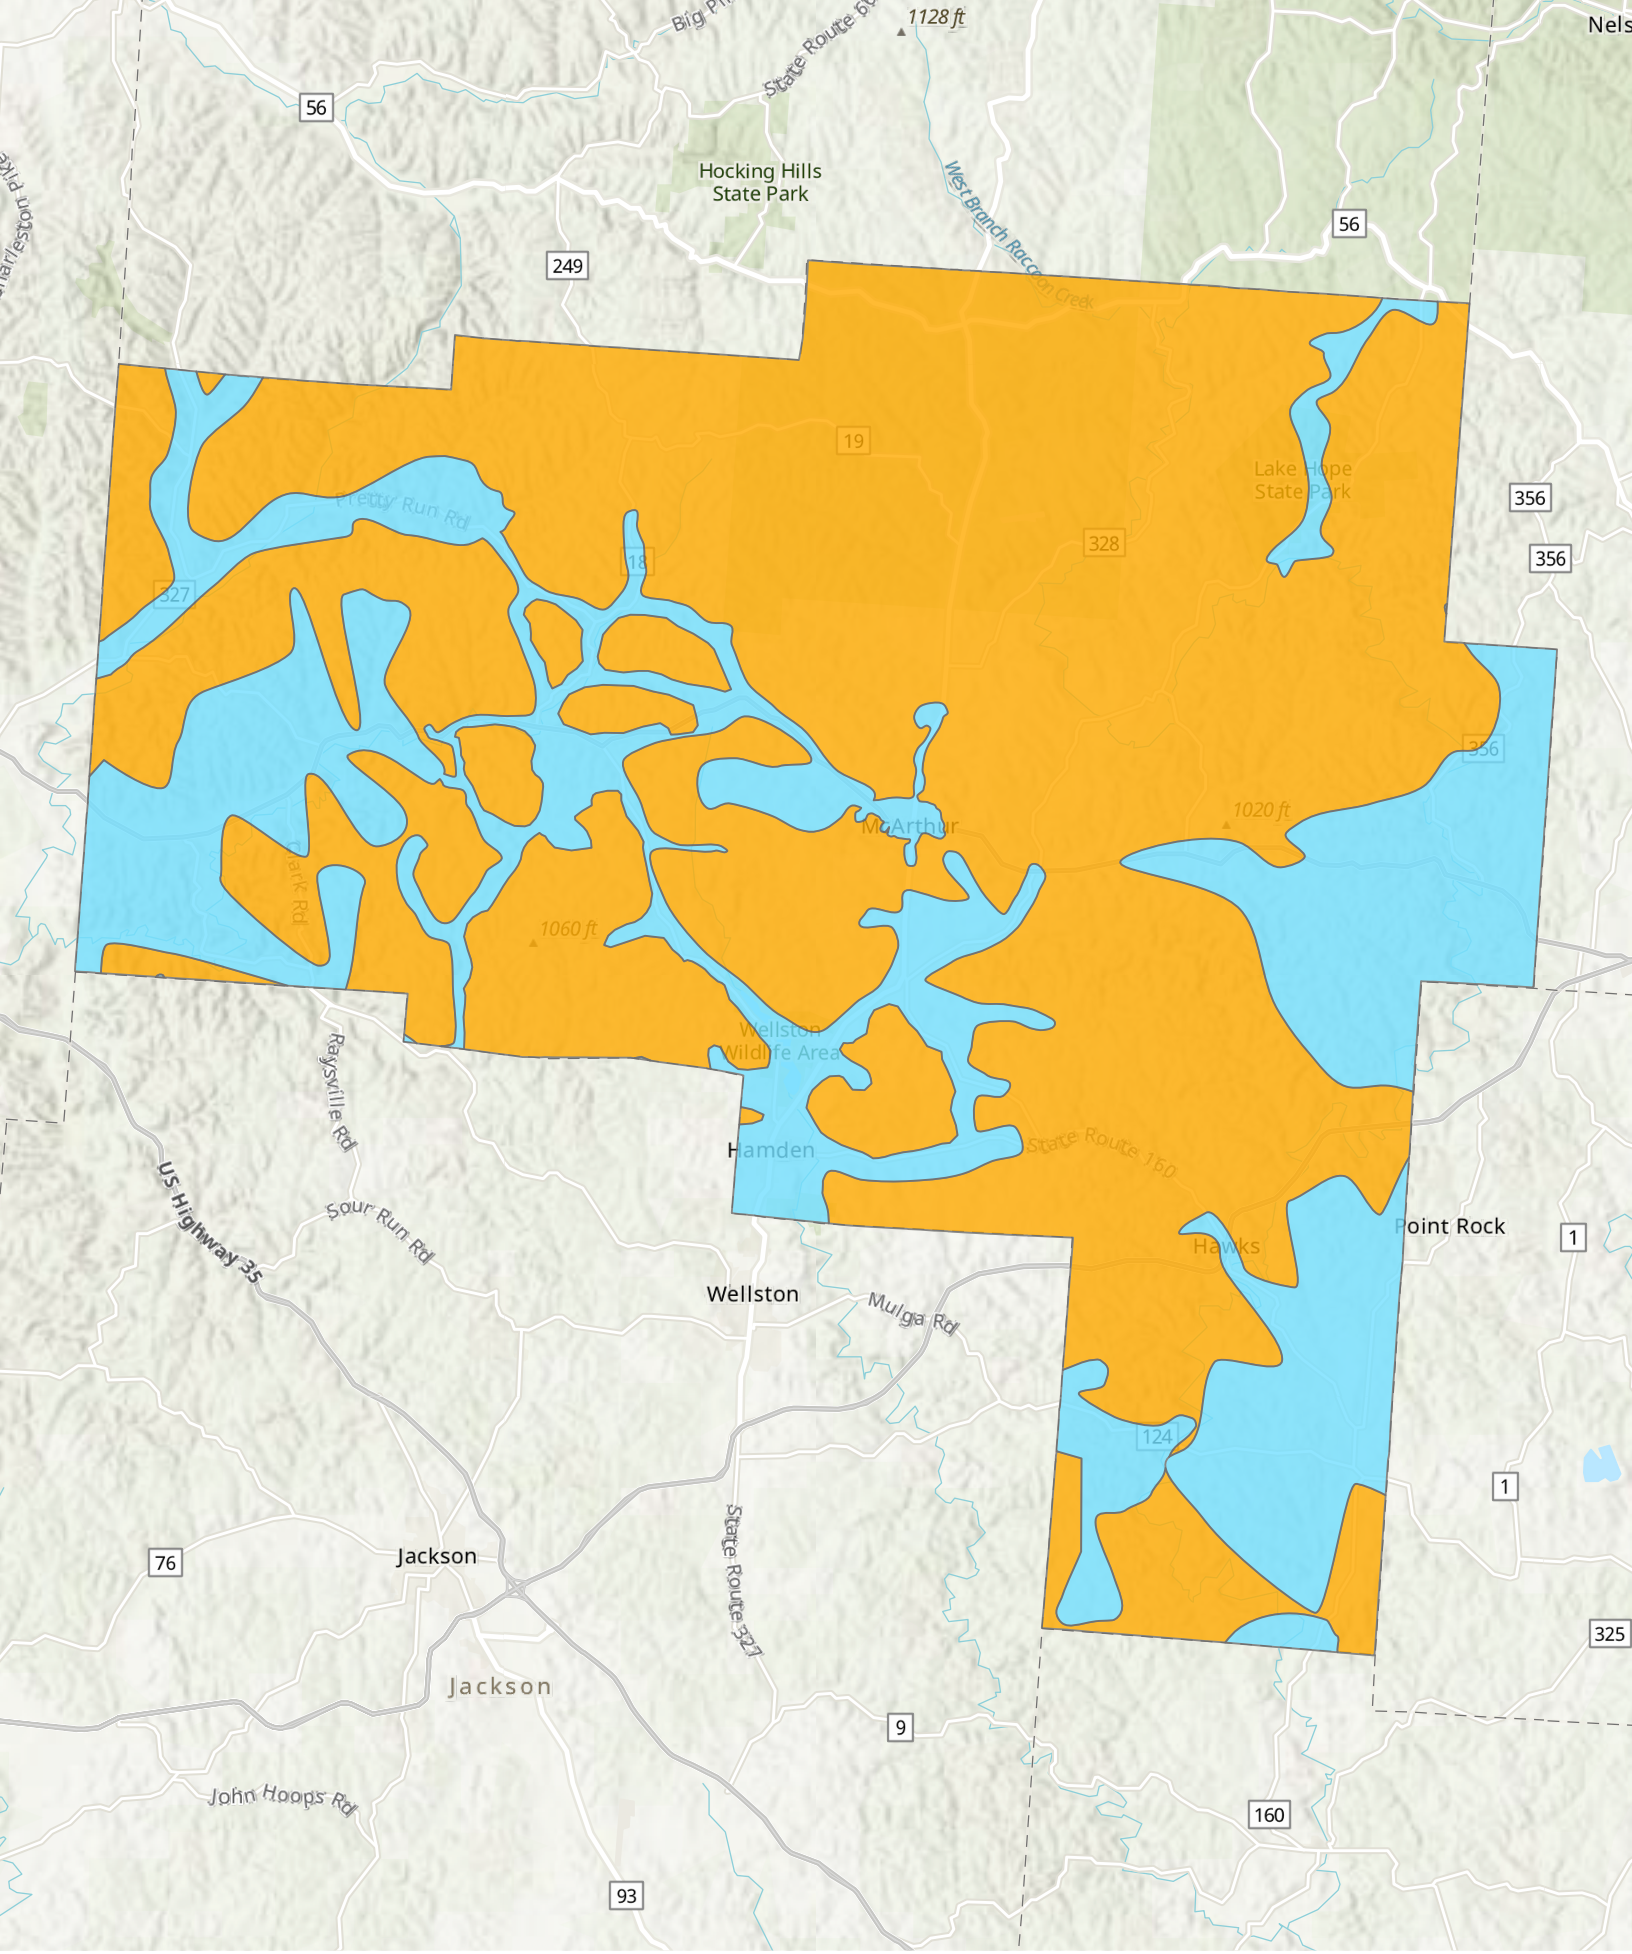

Vinton County Generalized Water Coverage

Source: Ohio EPA, Community Water Systems coverage area data and/or line area data. Created by Ohio University Voinovich School June, 2022