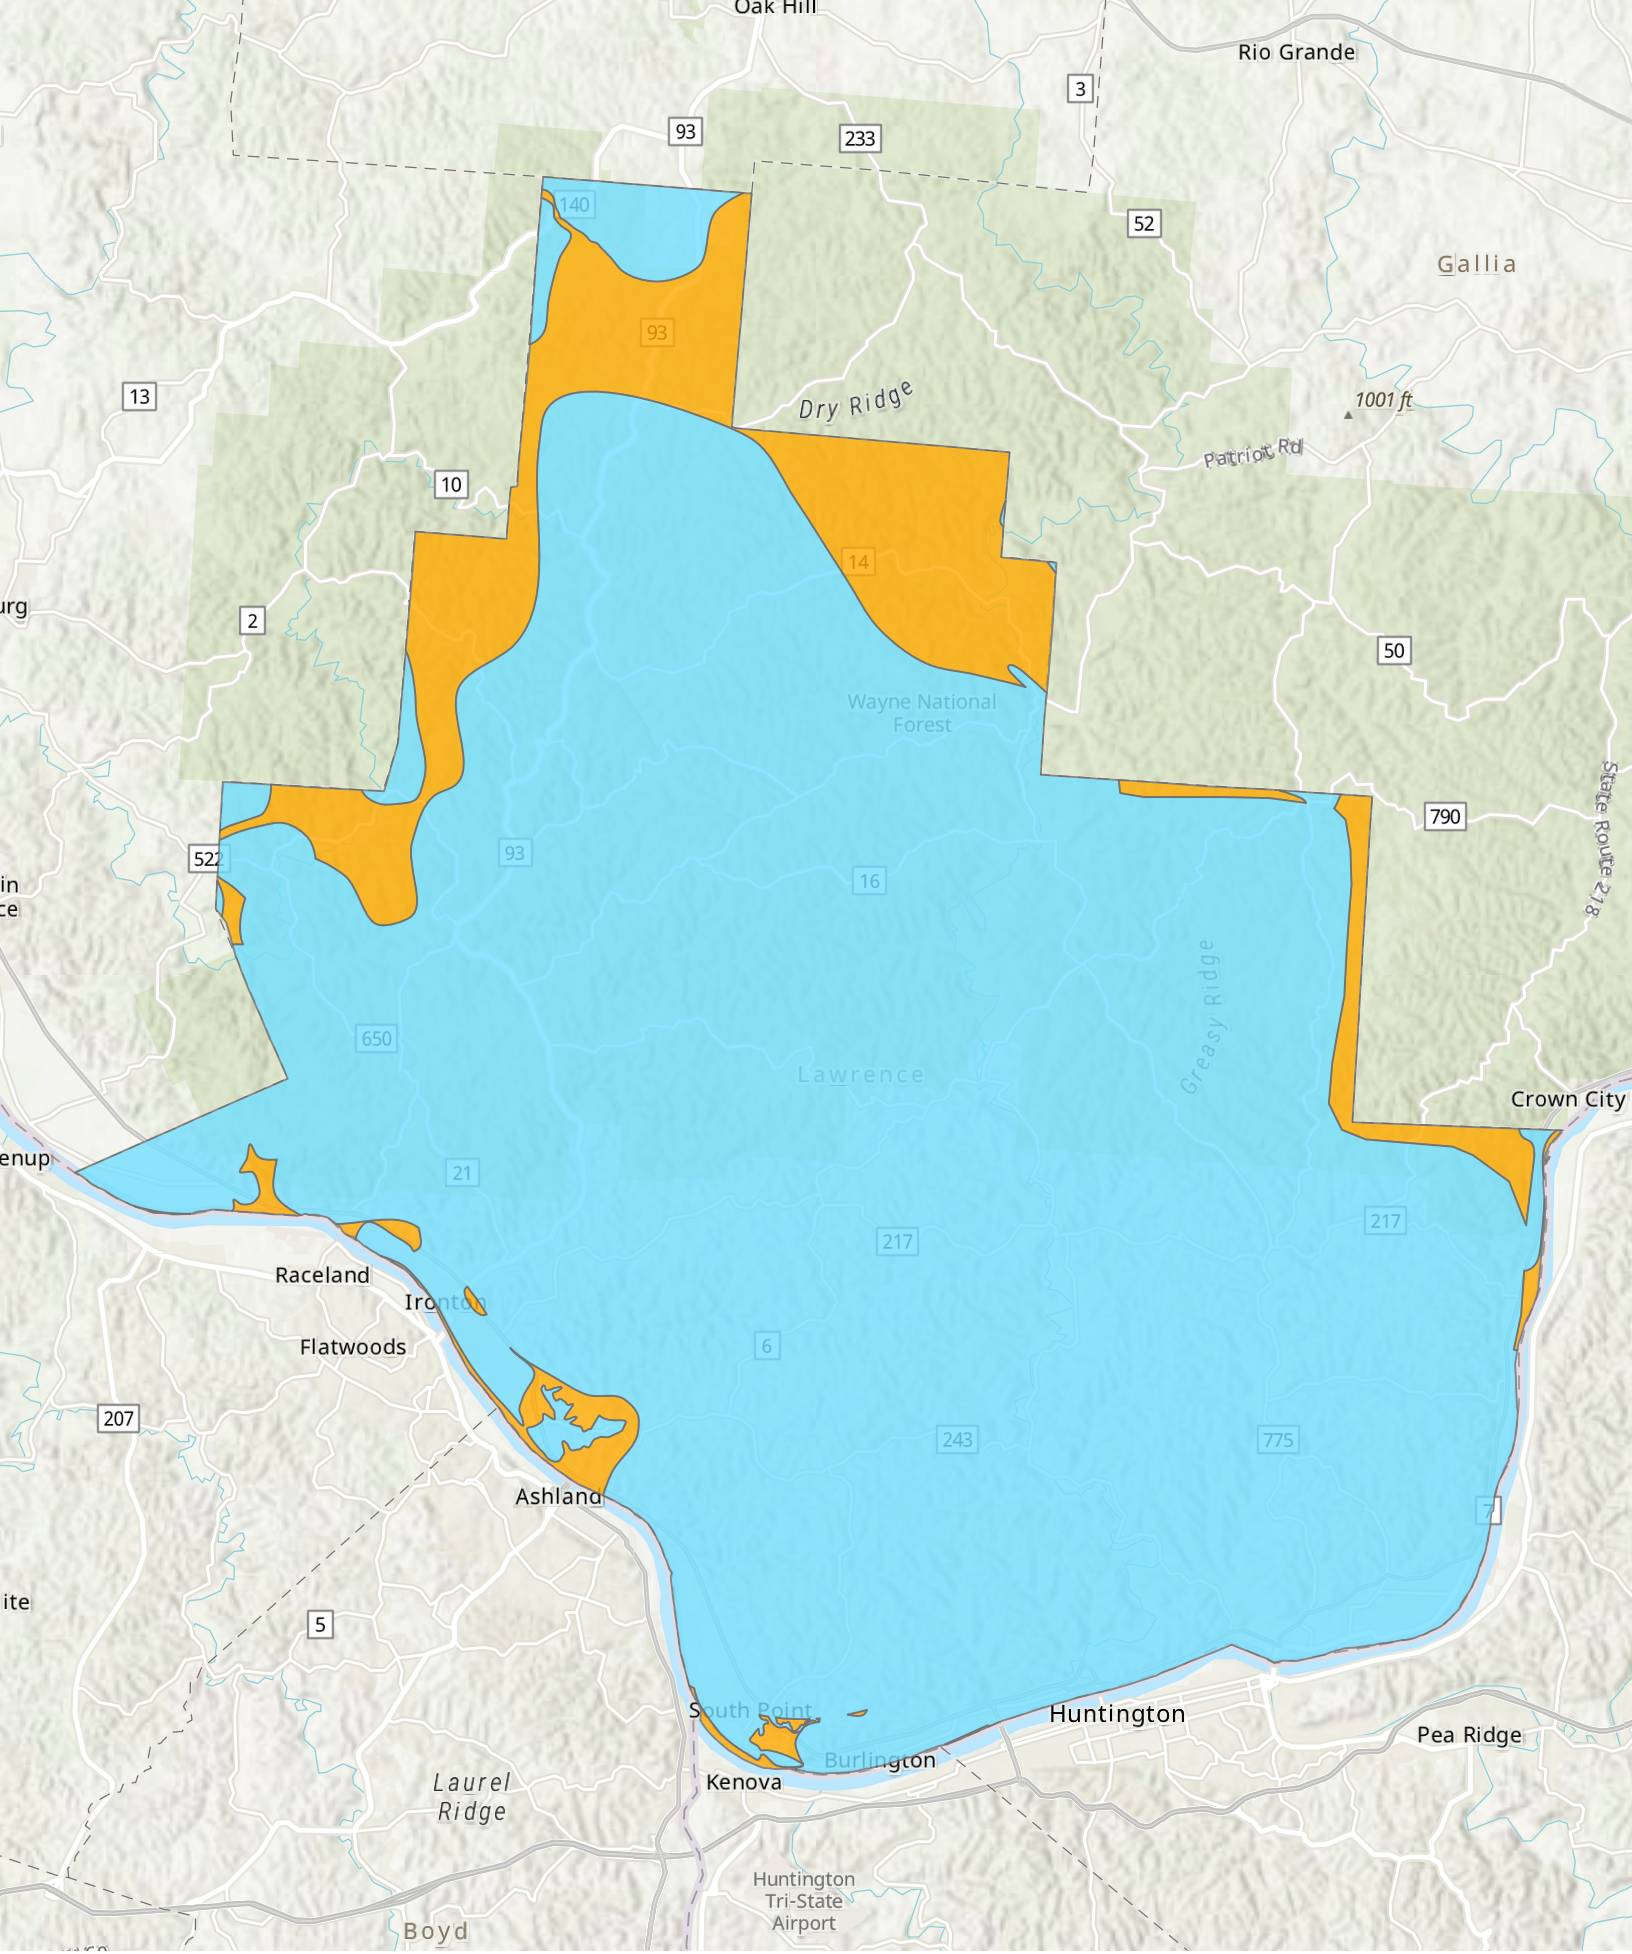

Lawrence County Water Access

Source: Ohio EPA, Community Water Systems coverage area data and/or line area data. Created by Ohio University Voinovich School June, 2022