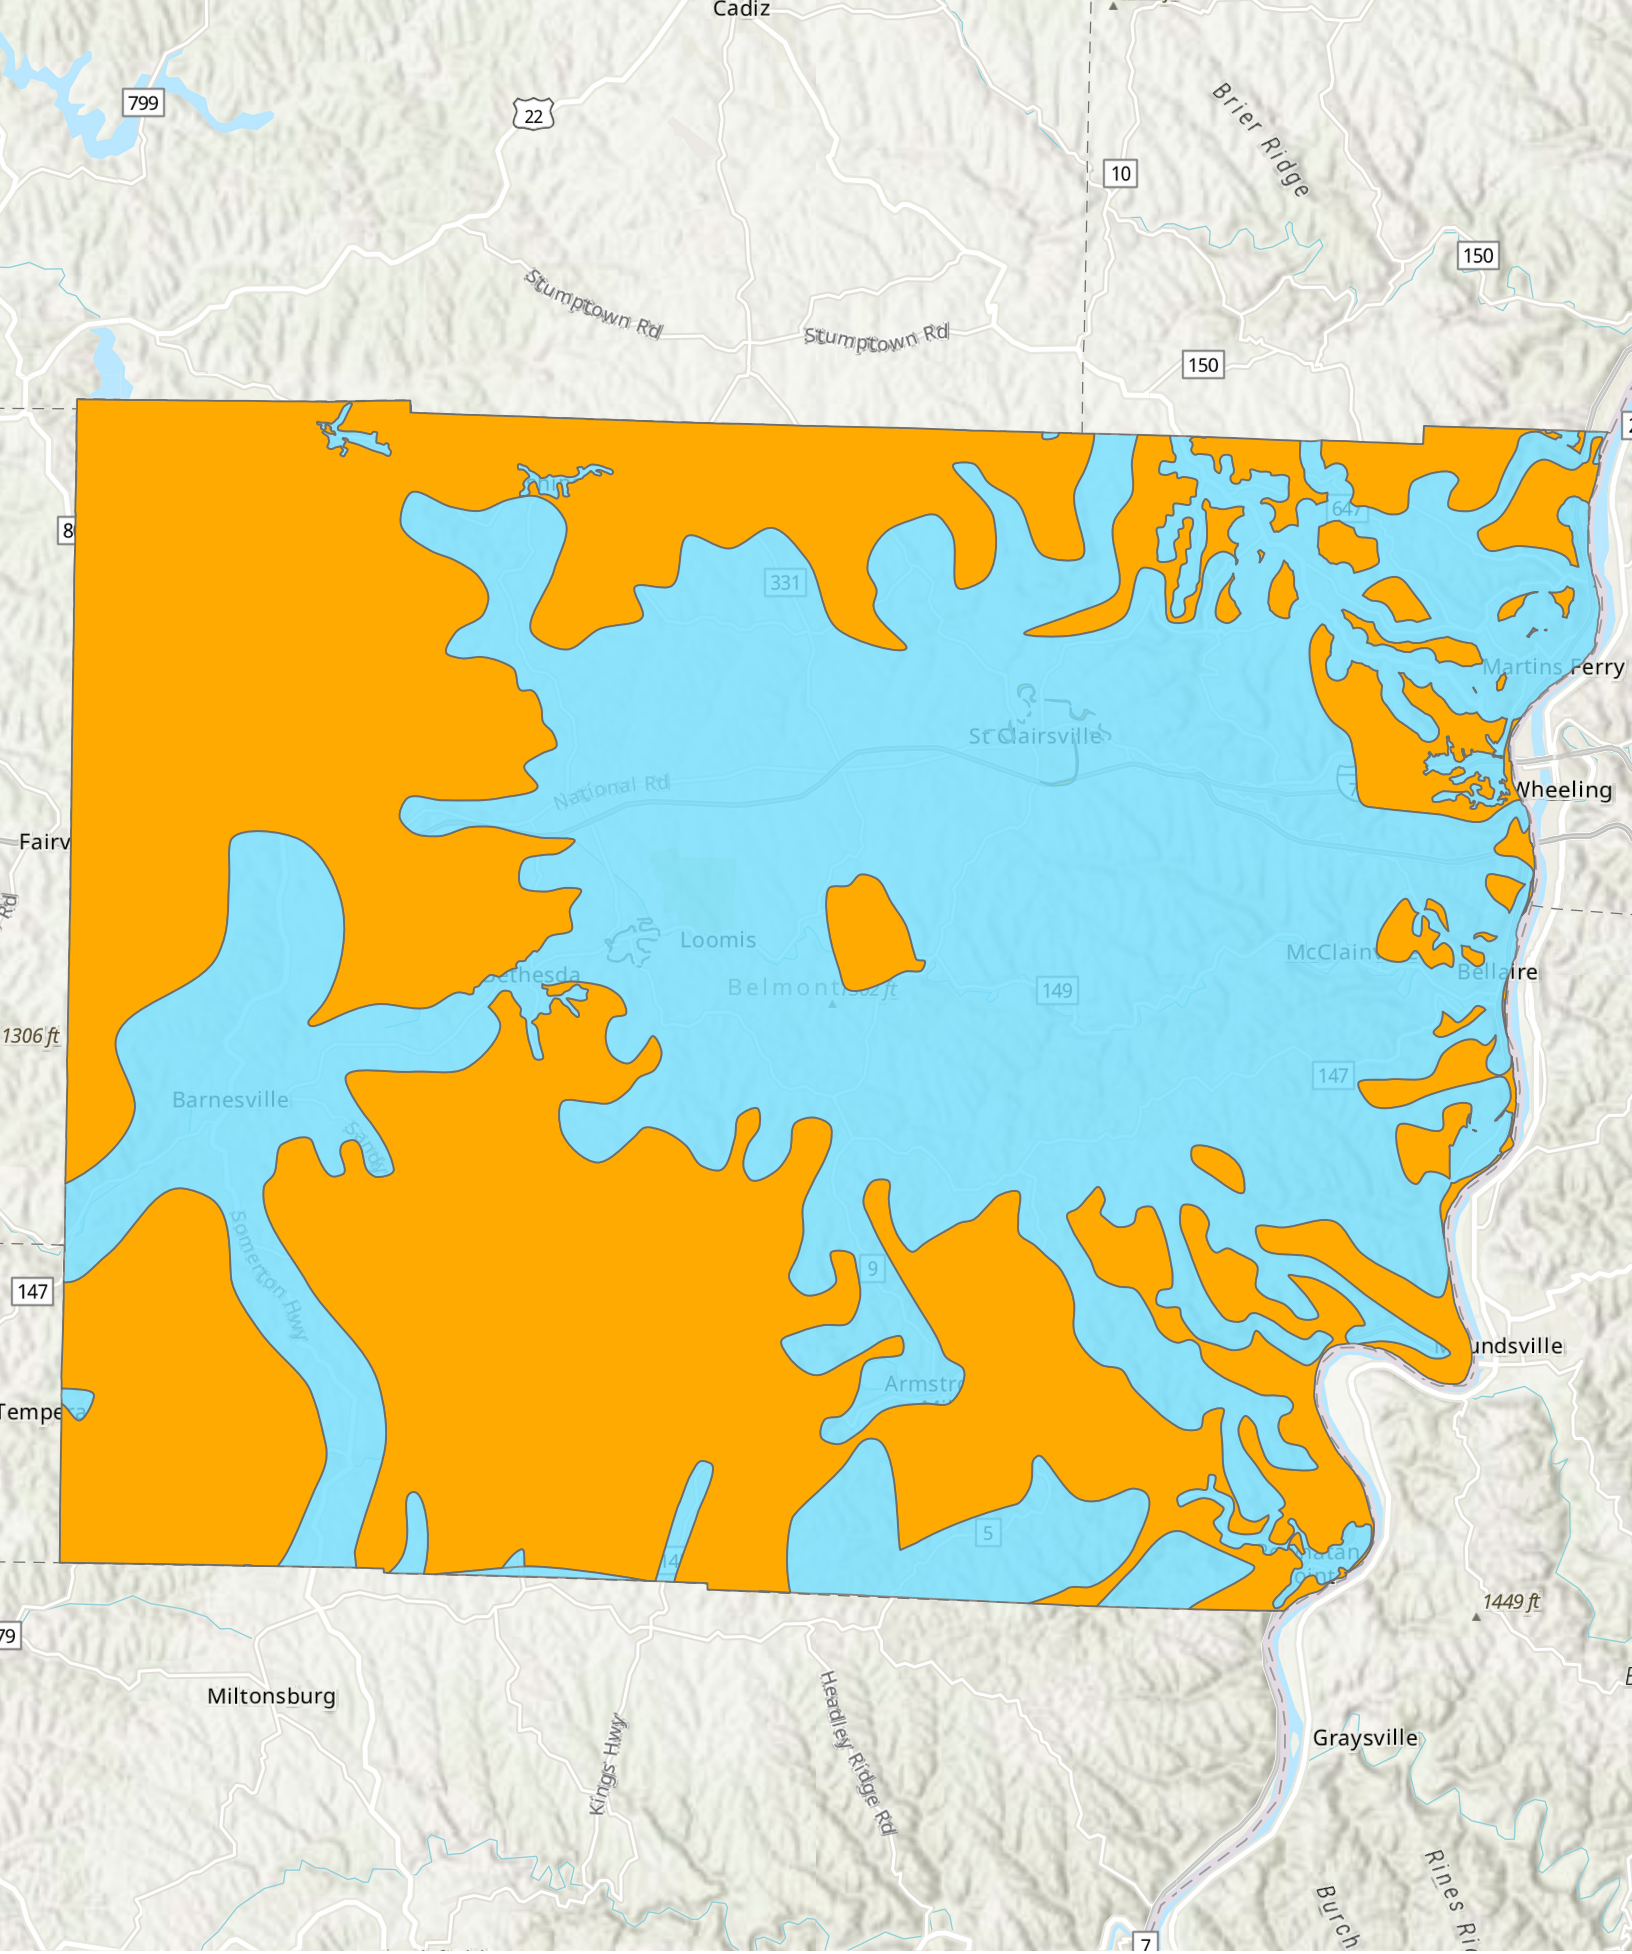

Belmont County Generalized Water Coverage

Source: Ohio EPA, Community Water Systems coverage area data and/or line area data. Created by Ohio University Voinovich School June, 2022