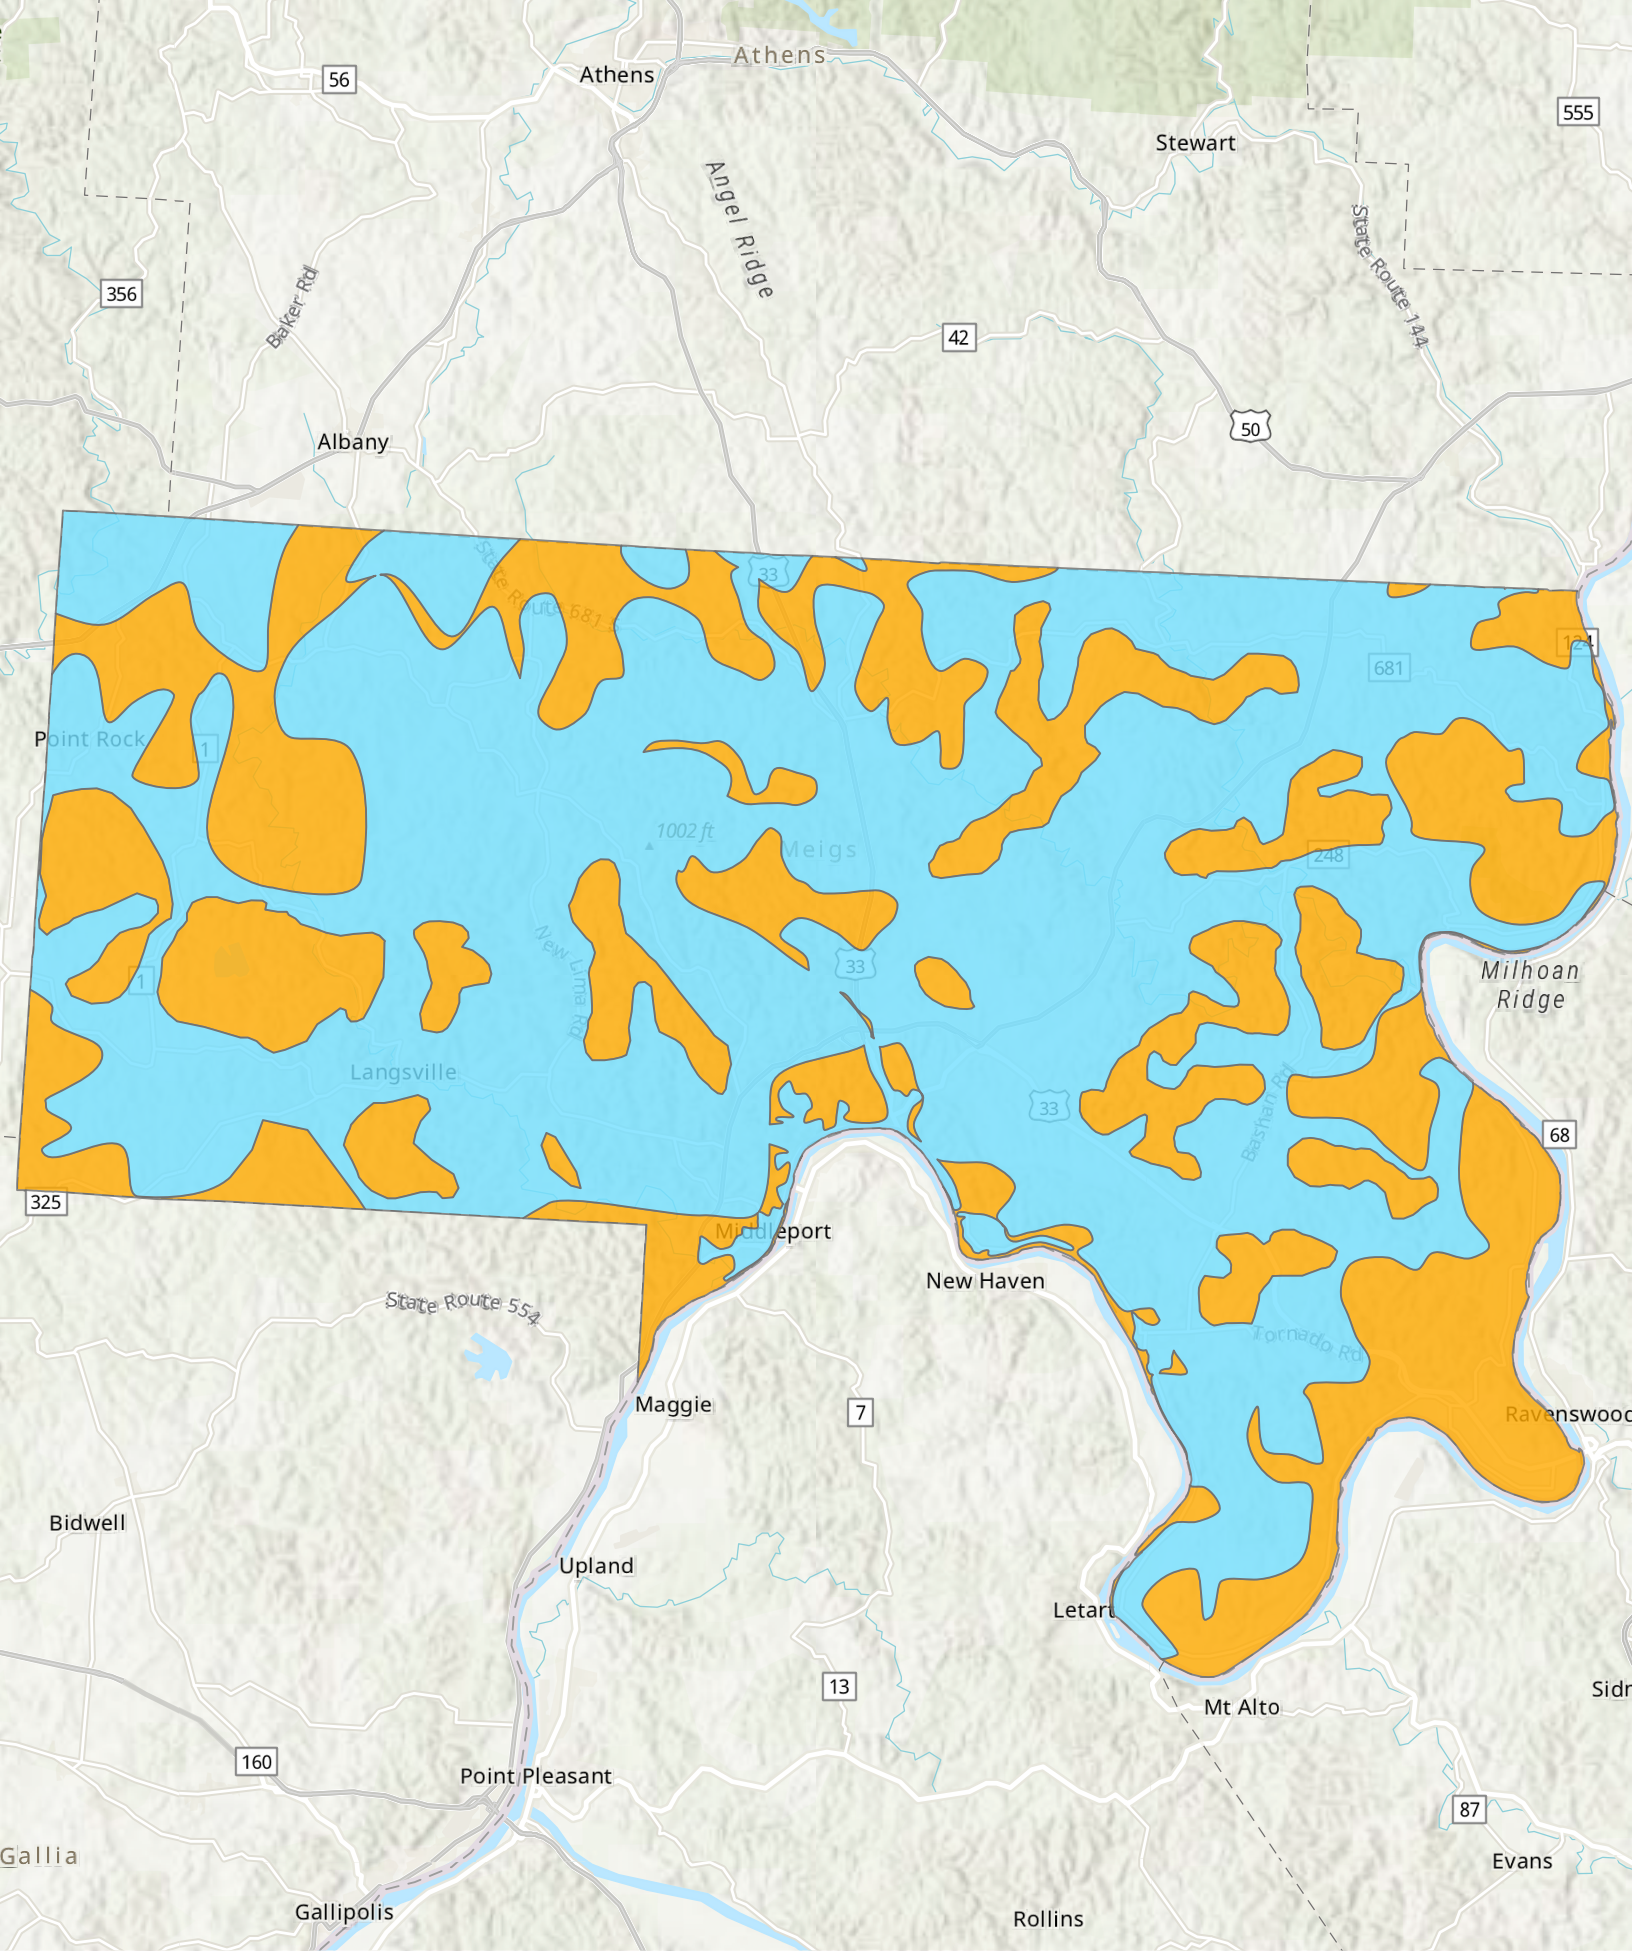

Meigs County Water Access

Source: Ohio EPA, Community Water Systems coverage area data and/or line area data. Created by Ohio University Voinovich School June, 2022