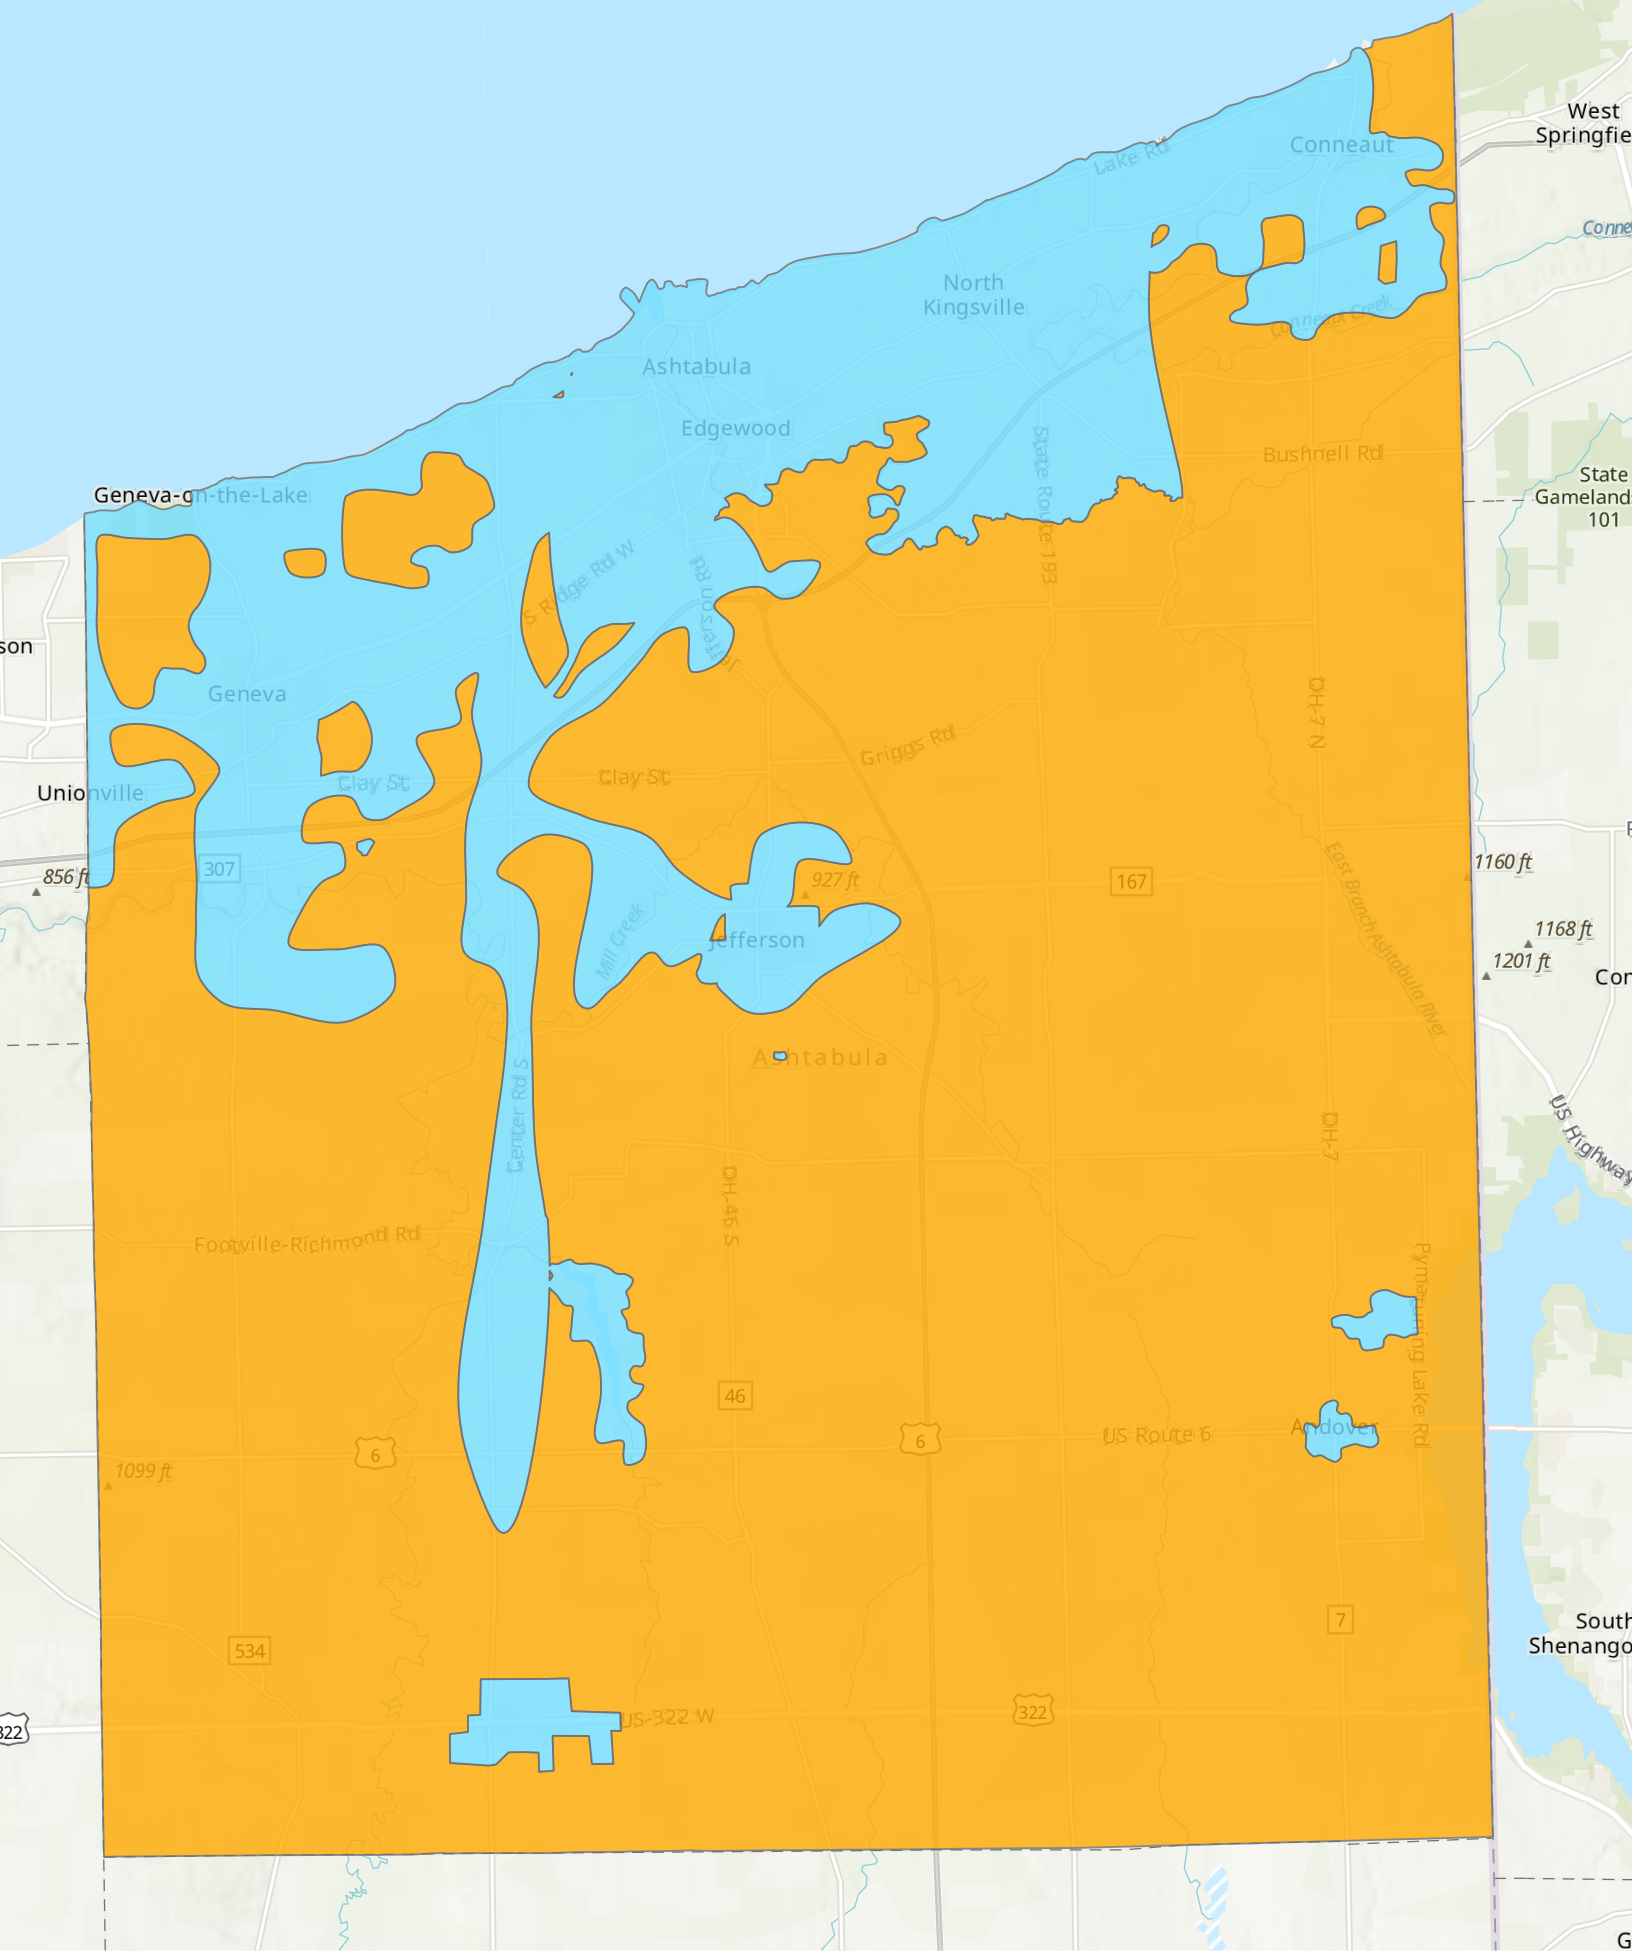

- Adams Co With Water
- Adams Co Without Water

Adams County Generalized Water Coverage

Source: Ohio EPA, Community Water Systems coverage area data and/or line area data. Created by Ohio University Voinovich School June, 2022

- Ashtabula Co With Water
- Ashtabula Co Without Water

Ashtabula County Generalized Water Coverage

Source: Ohio EPA, Community Water Systems coverage area data and/or line area data. Created by Ohio University Voinovich School June, 2022