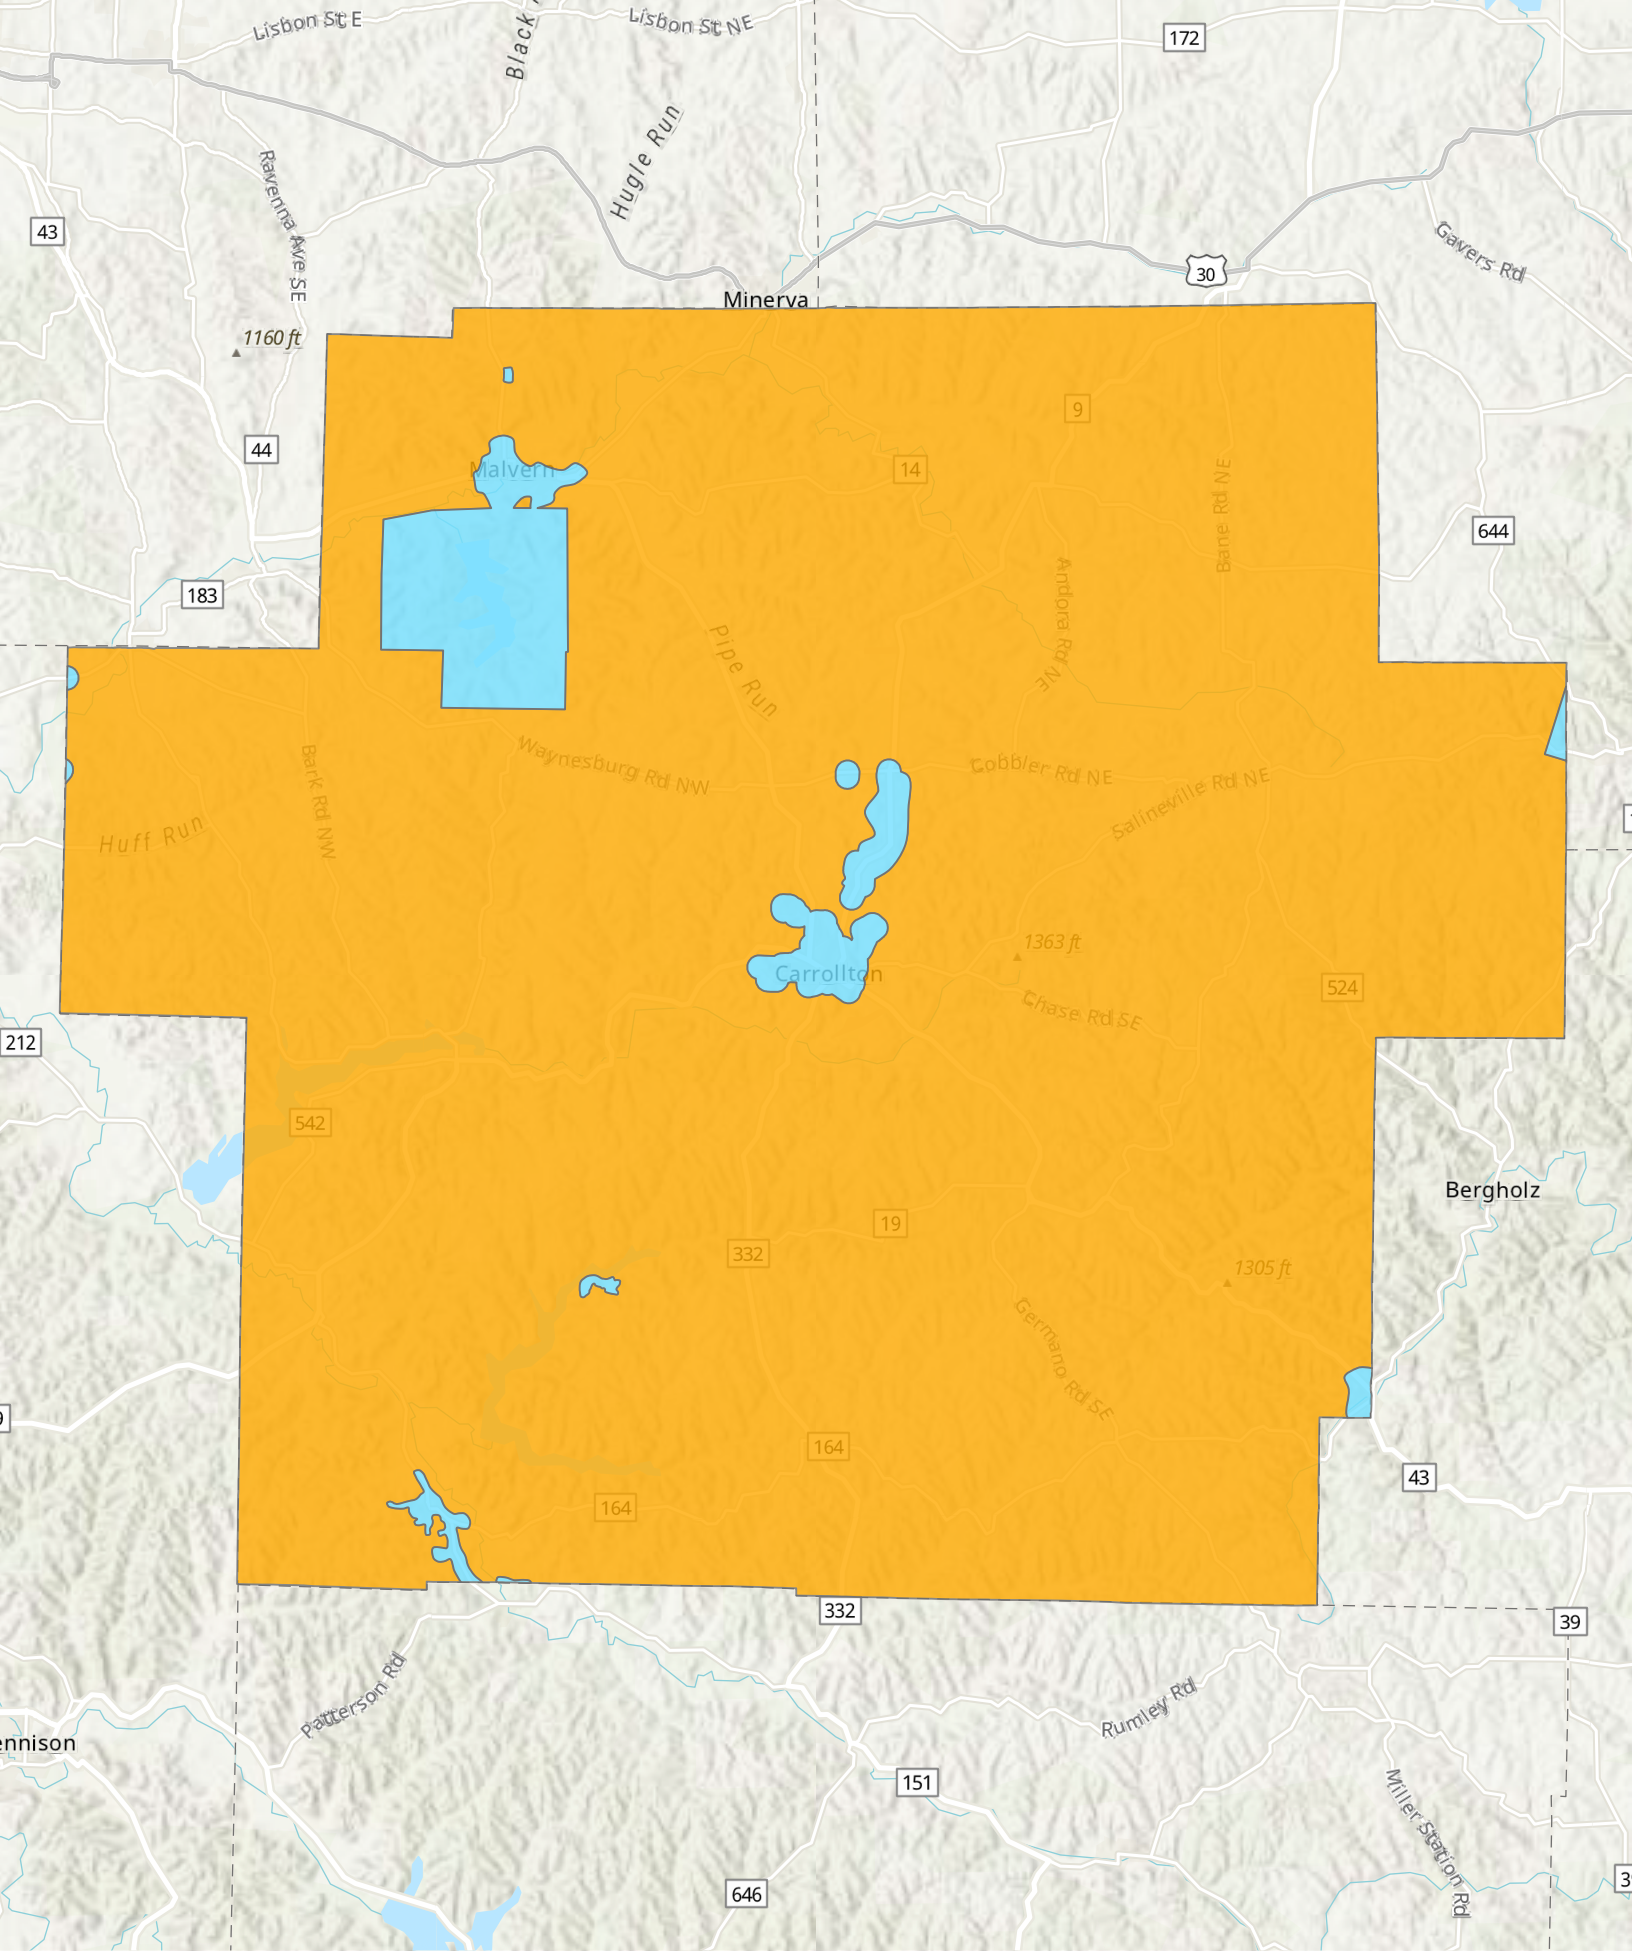

Source: Ohio EPA, Community Water Systems coverage area data and/or line area data. Created by Ohio University Voinovich School June, 2022

Brown County Generalized Water Coverage

Source: Ohio EPA, Community Water Systems coverage area data and/or line area data. Created by Ohio University Voinovich School June, 2022

- Brown Co With Water
- Brown Co Without Water

Carroll County Generalized Water Coverage

Source: Ohio EPA, Community Water Systems coverage area data and/or line area data. Created by Ohio University Voinovich School June, 2022