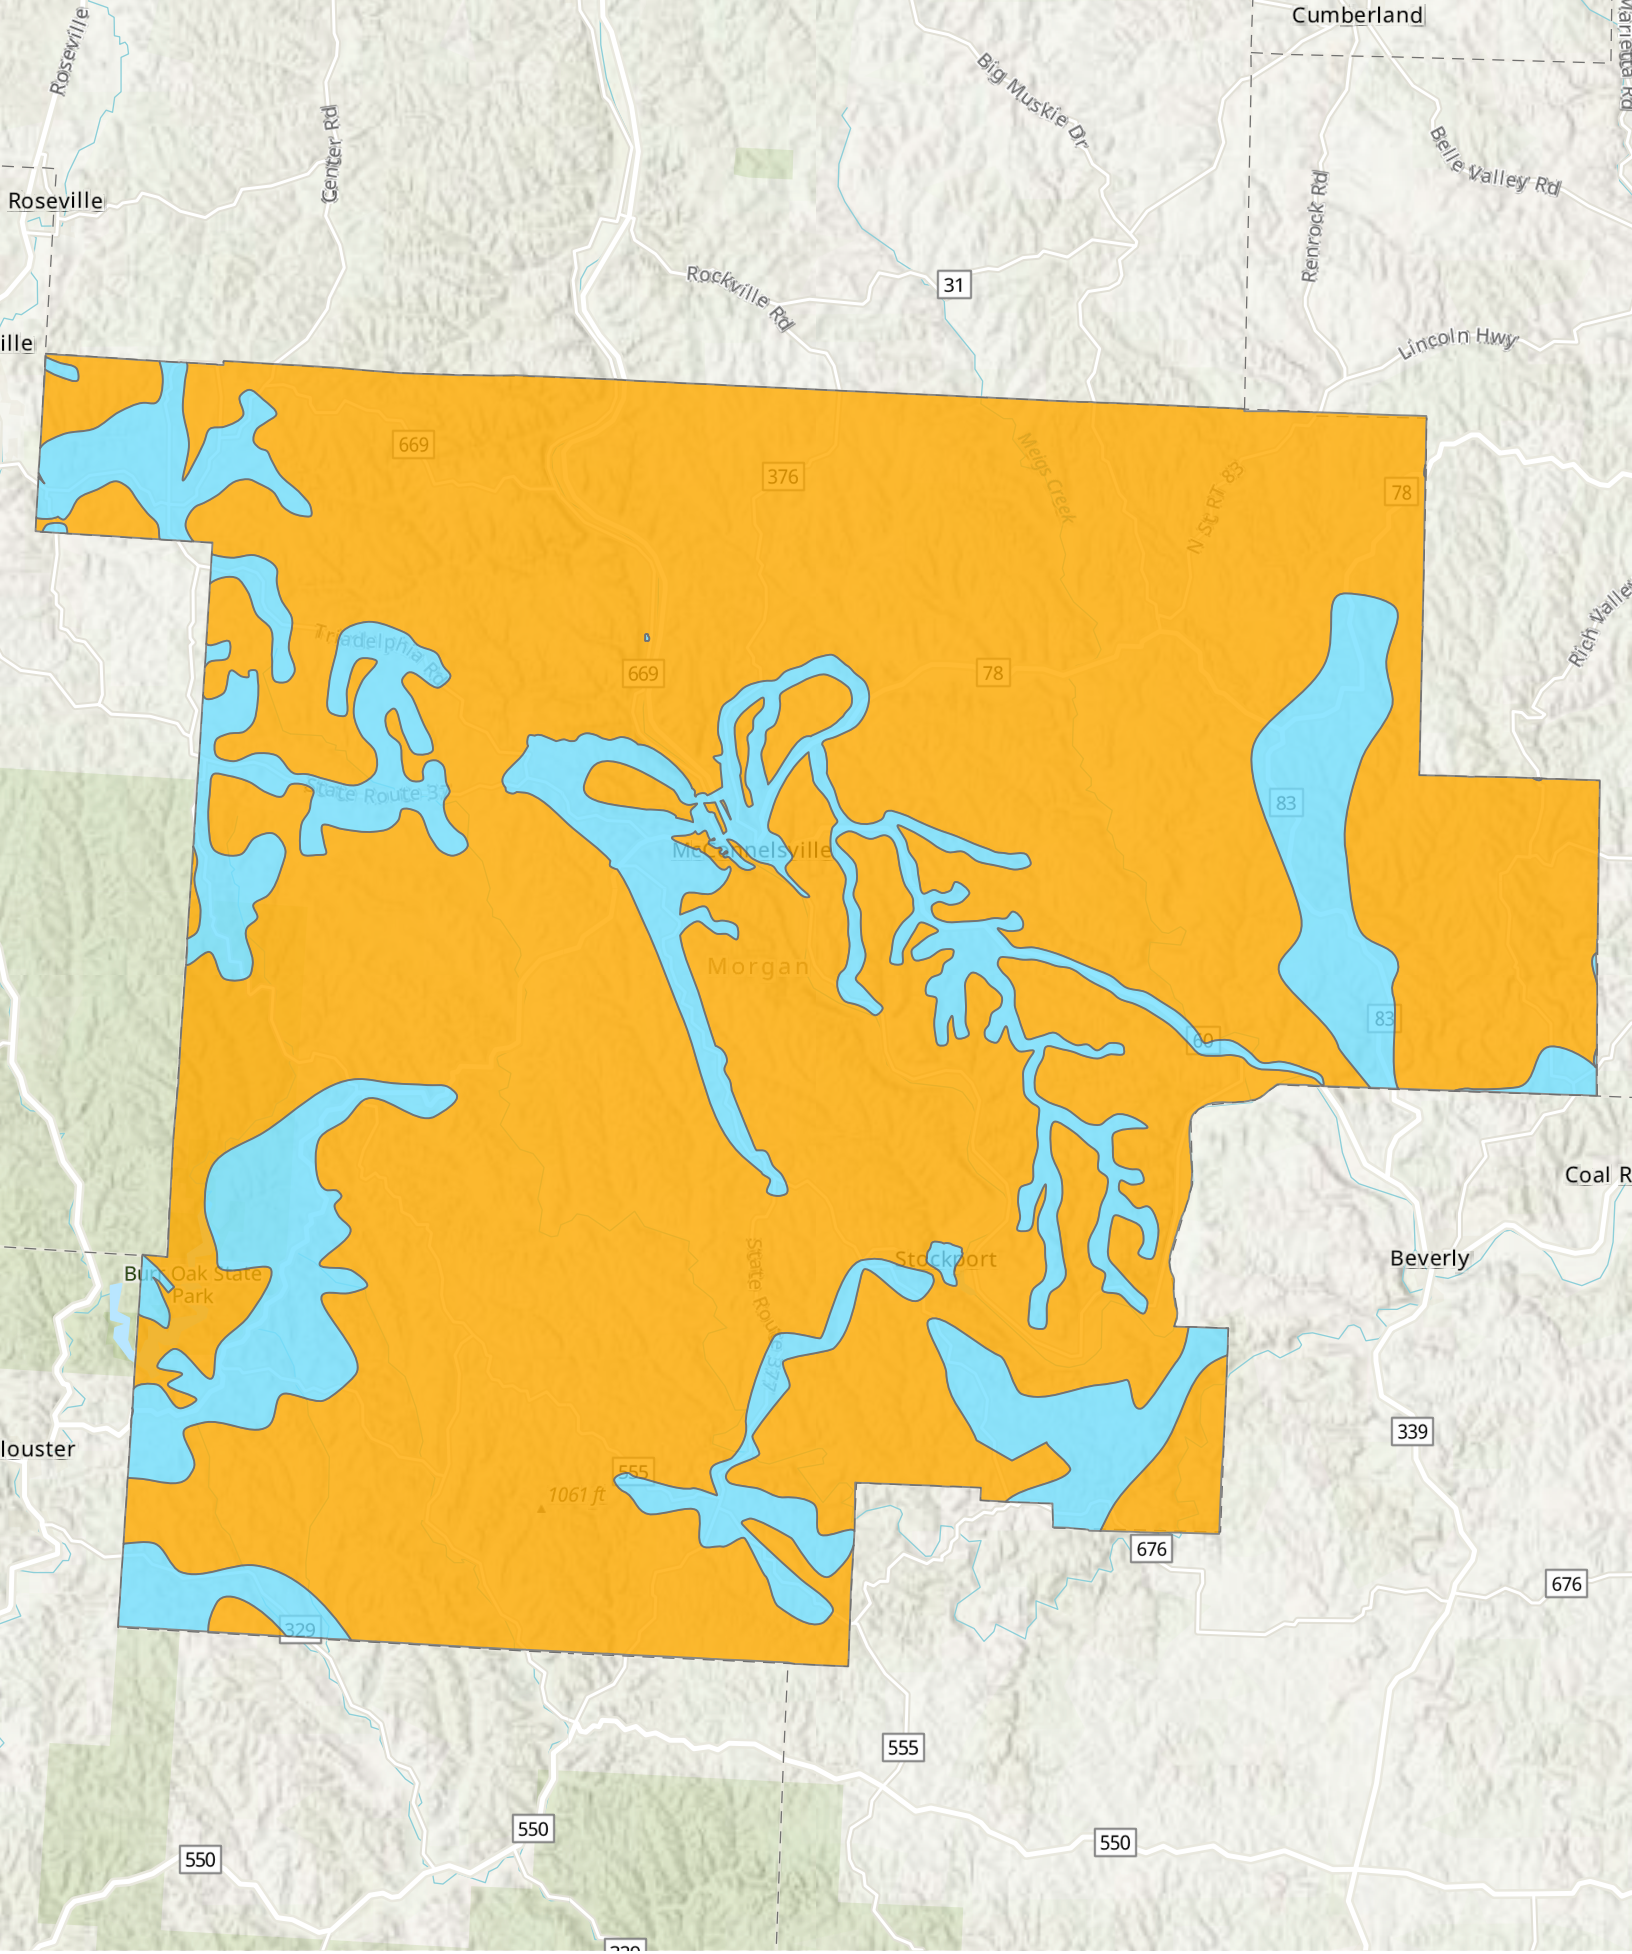

- Morgan Co With Water
- Morgan Co Without Water

Morgan County Generalized Water Coverage

Source: Ohio EPA, Community Water Systems coverage area data and/or line area data. Created by Ohio University Voinovich School June, 2022