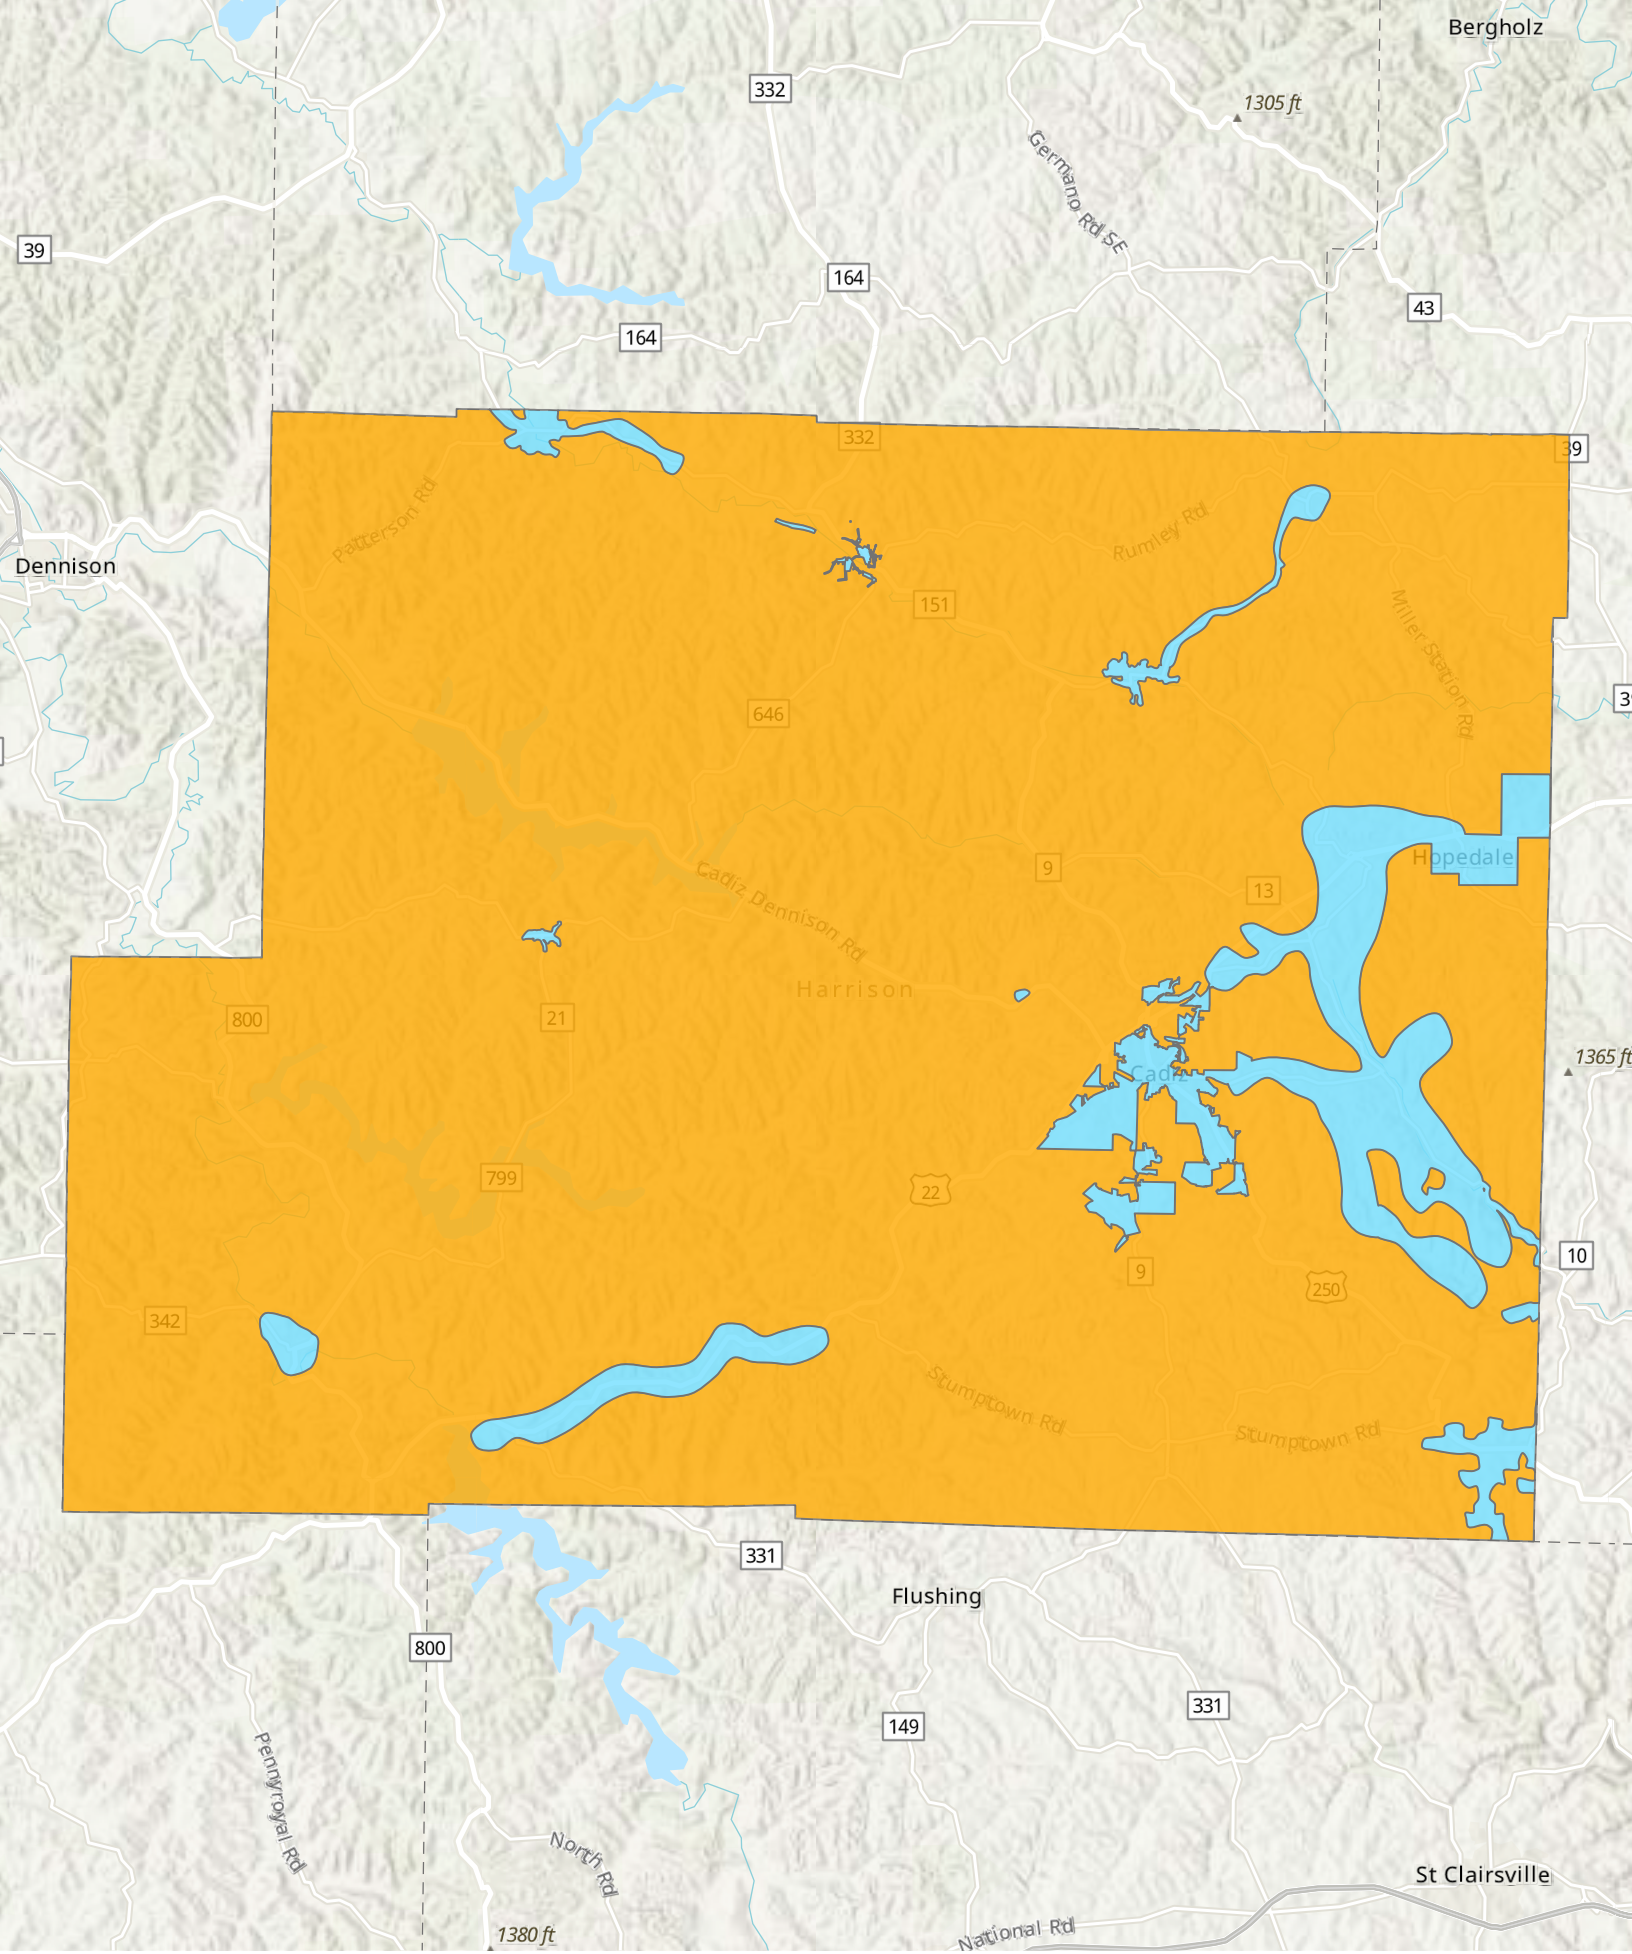

Harrison County Generalized Water Coverage

Source: Ohio EPA, Community Water Systems coverage area data and/or line area data. Created by Ohio University Voinovich School June, 2022