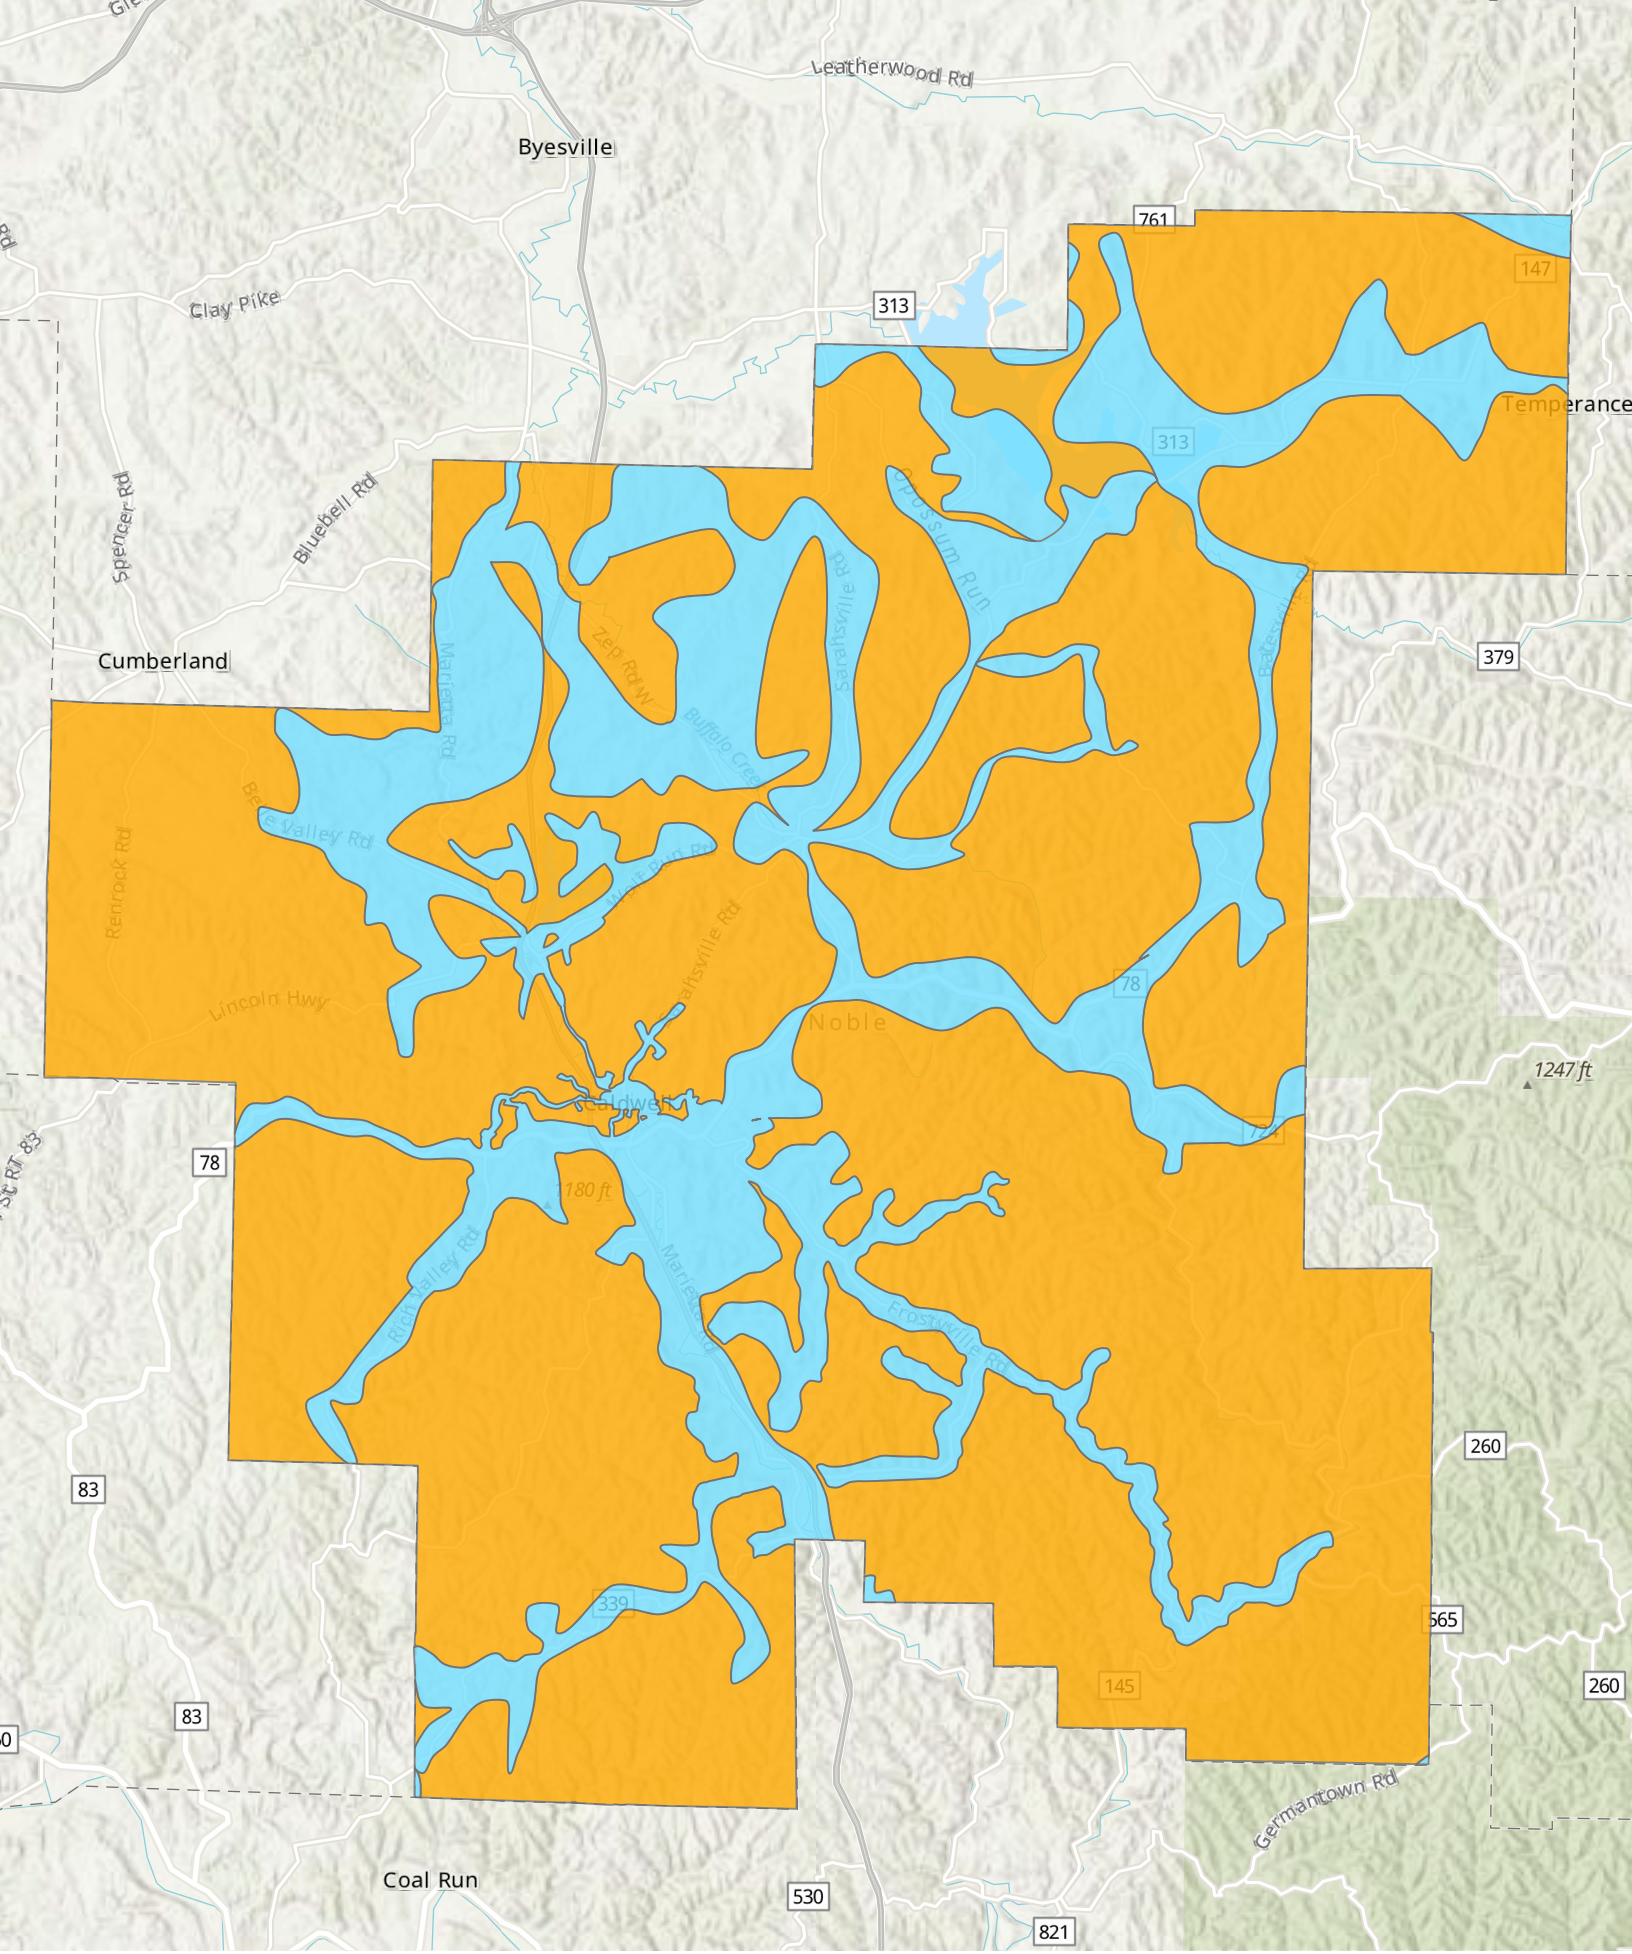

Noble County Generalized Water Coverage

Source: Ohio EPA, Community Water Systems coverage area data and/or line area data. Created by Ohio University Voinovich School June, 2022