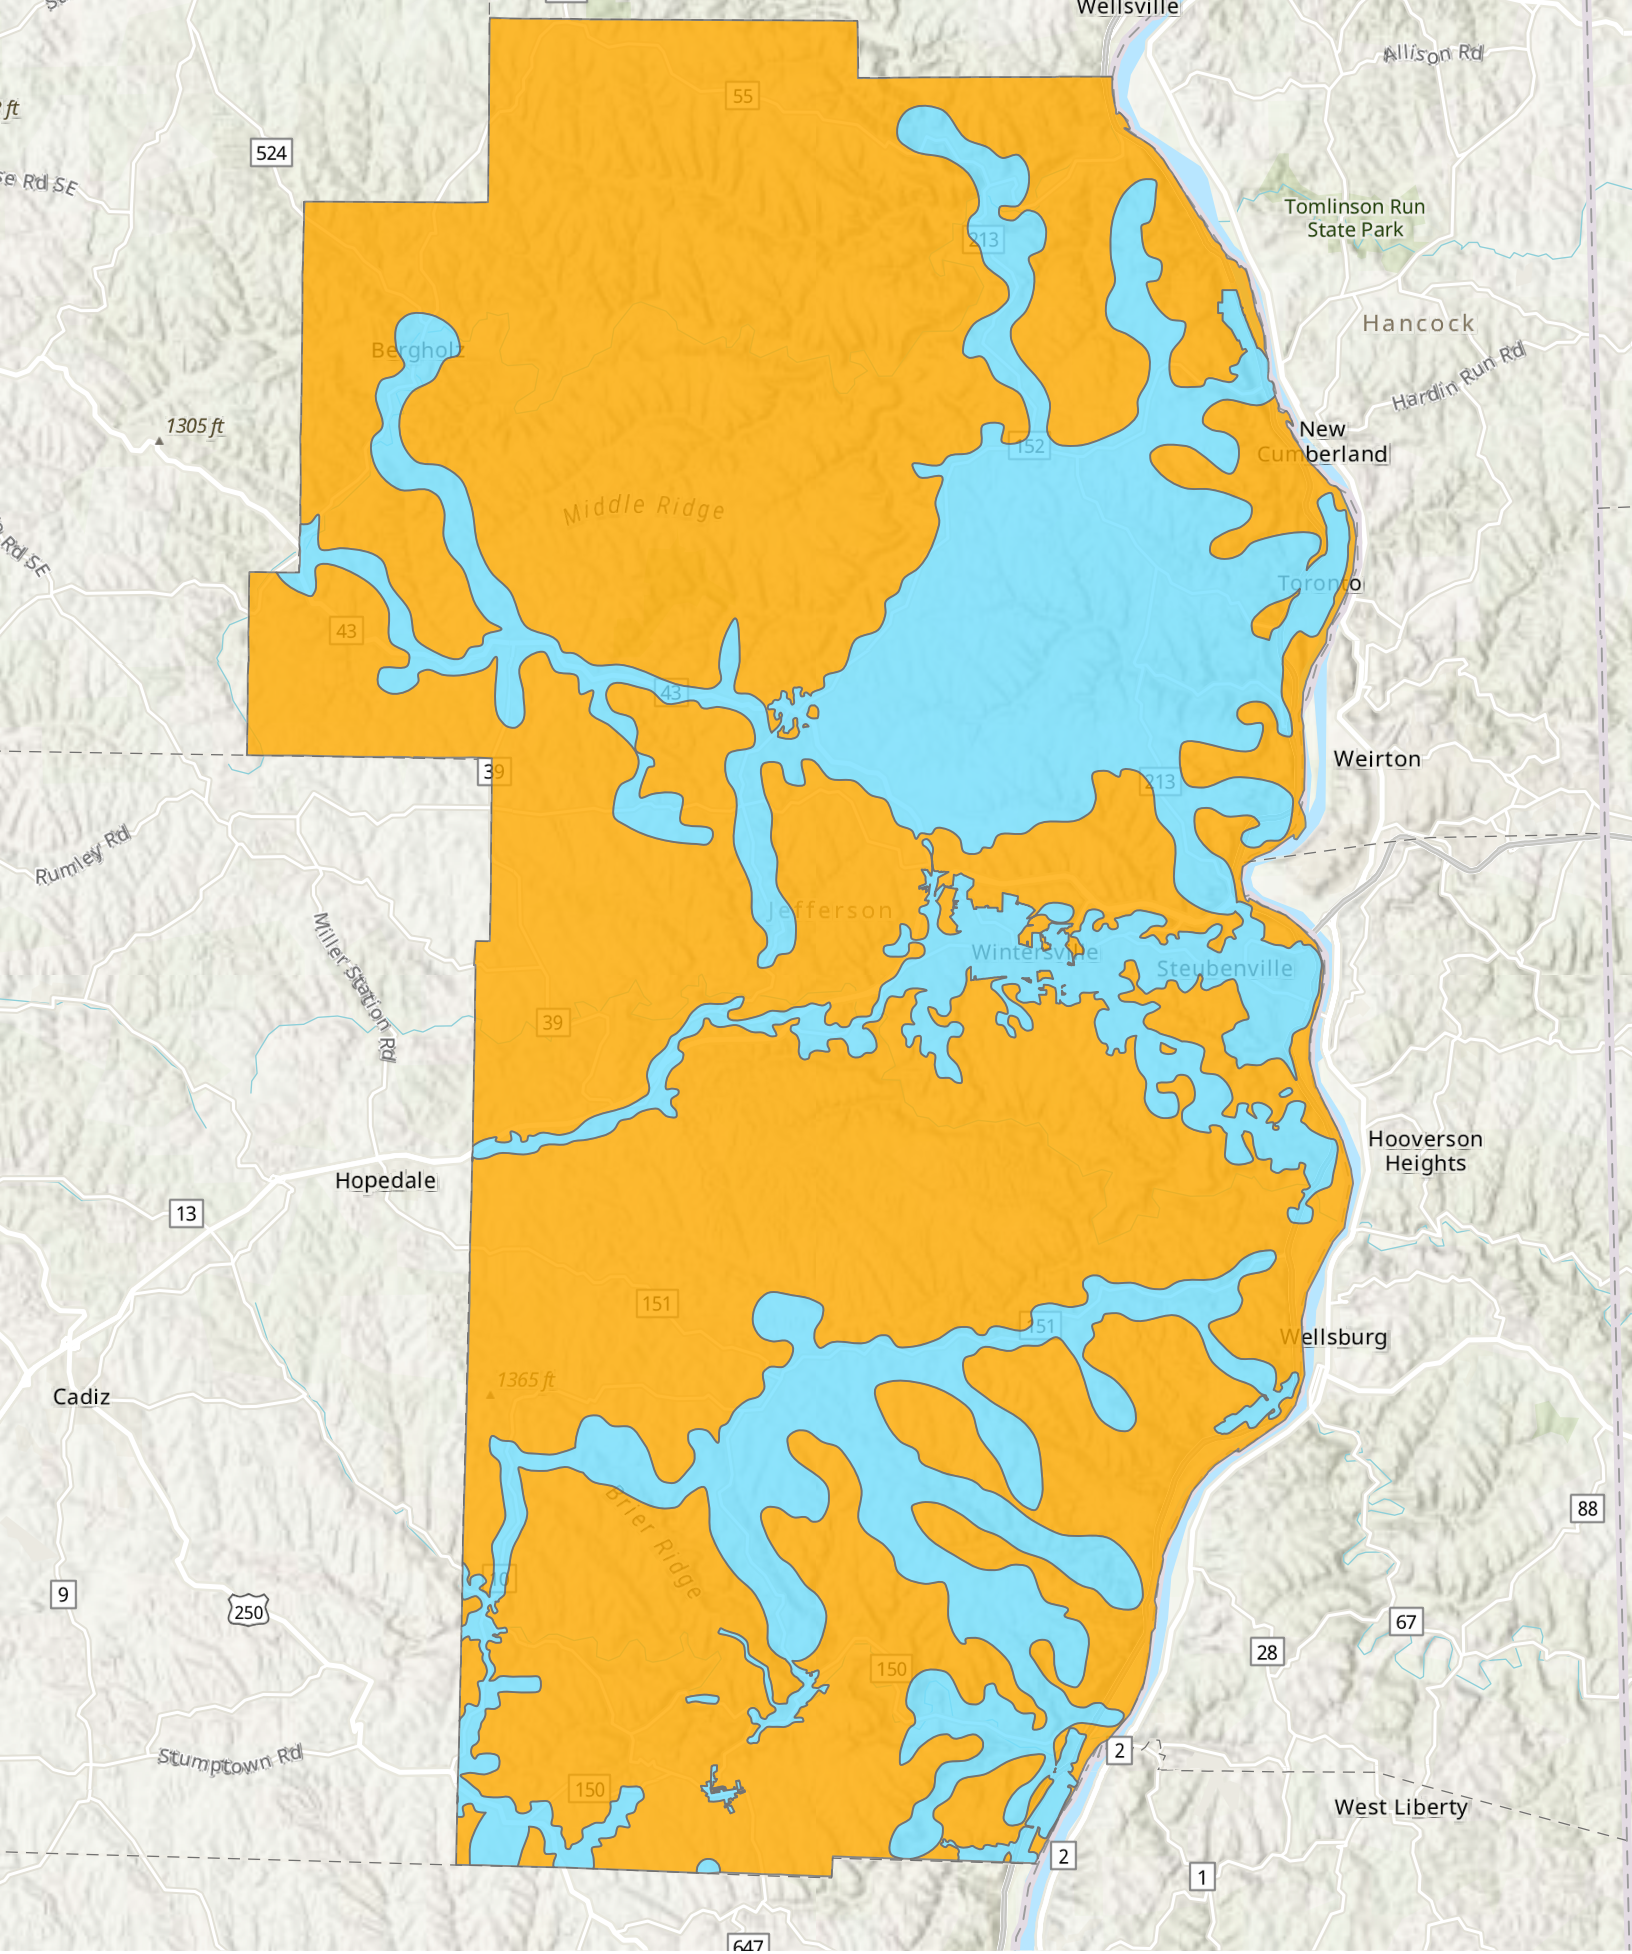

Jefferson County Generalized Water Coverage

Source: Ohio EPA, Community Water Systems coverage area data and/or line area data. Created by Ohio University Voinovich School June, 2022