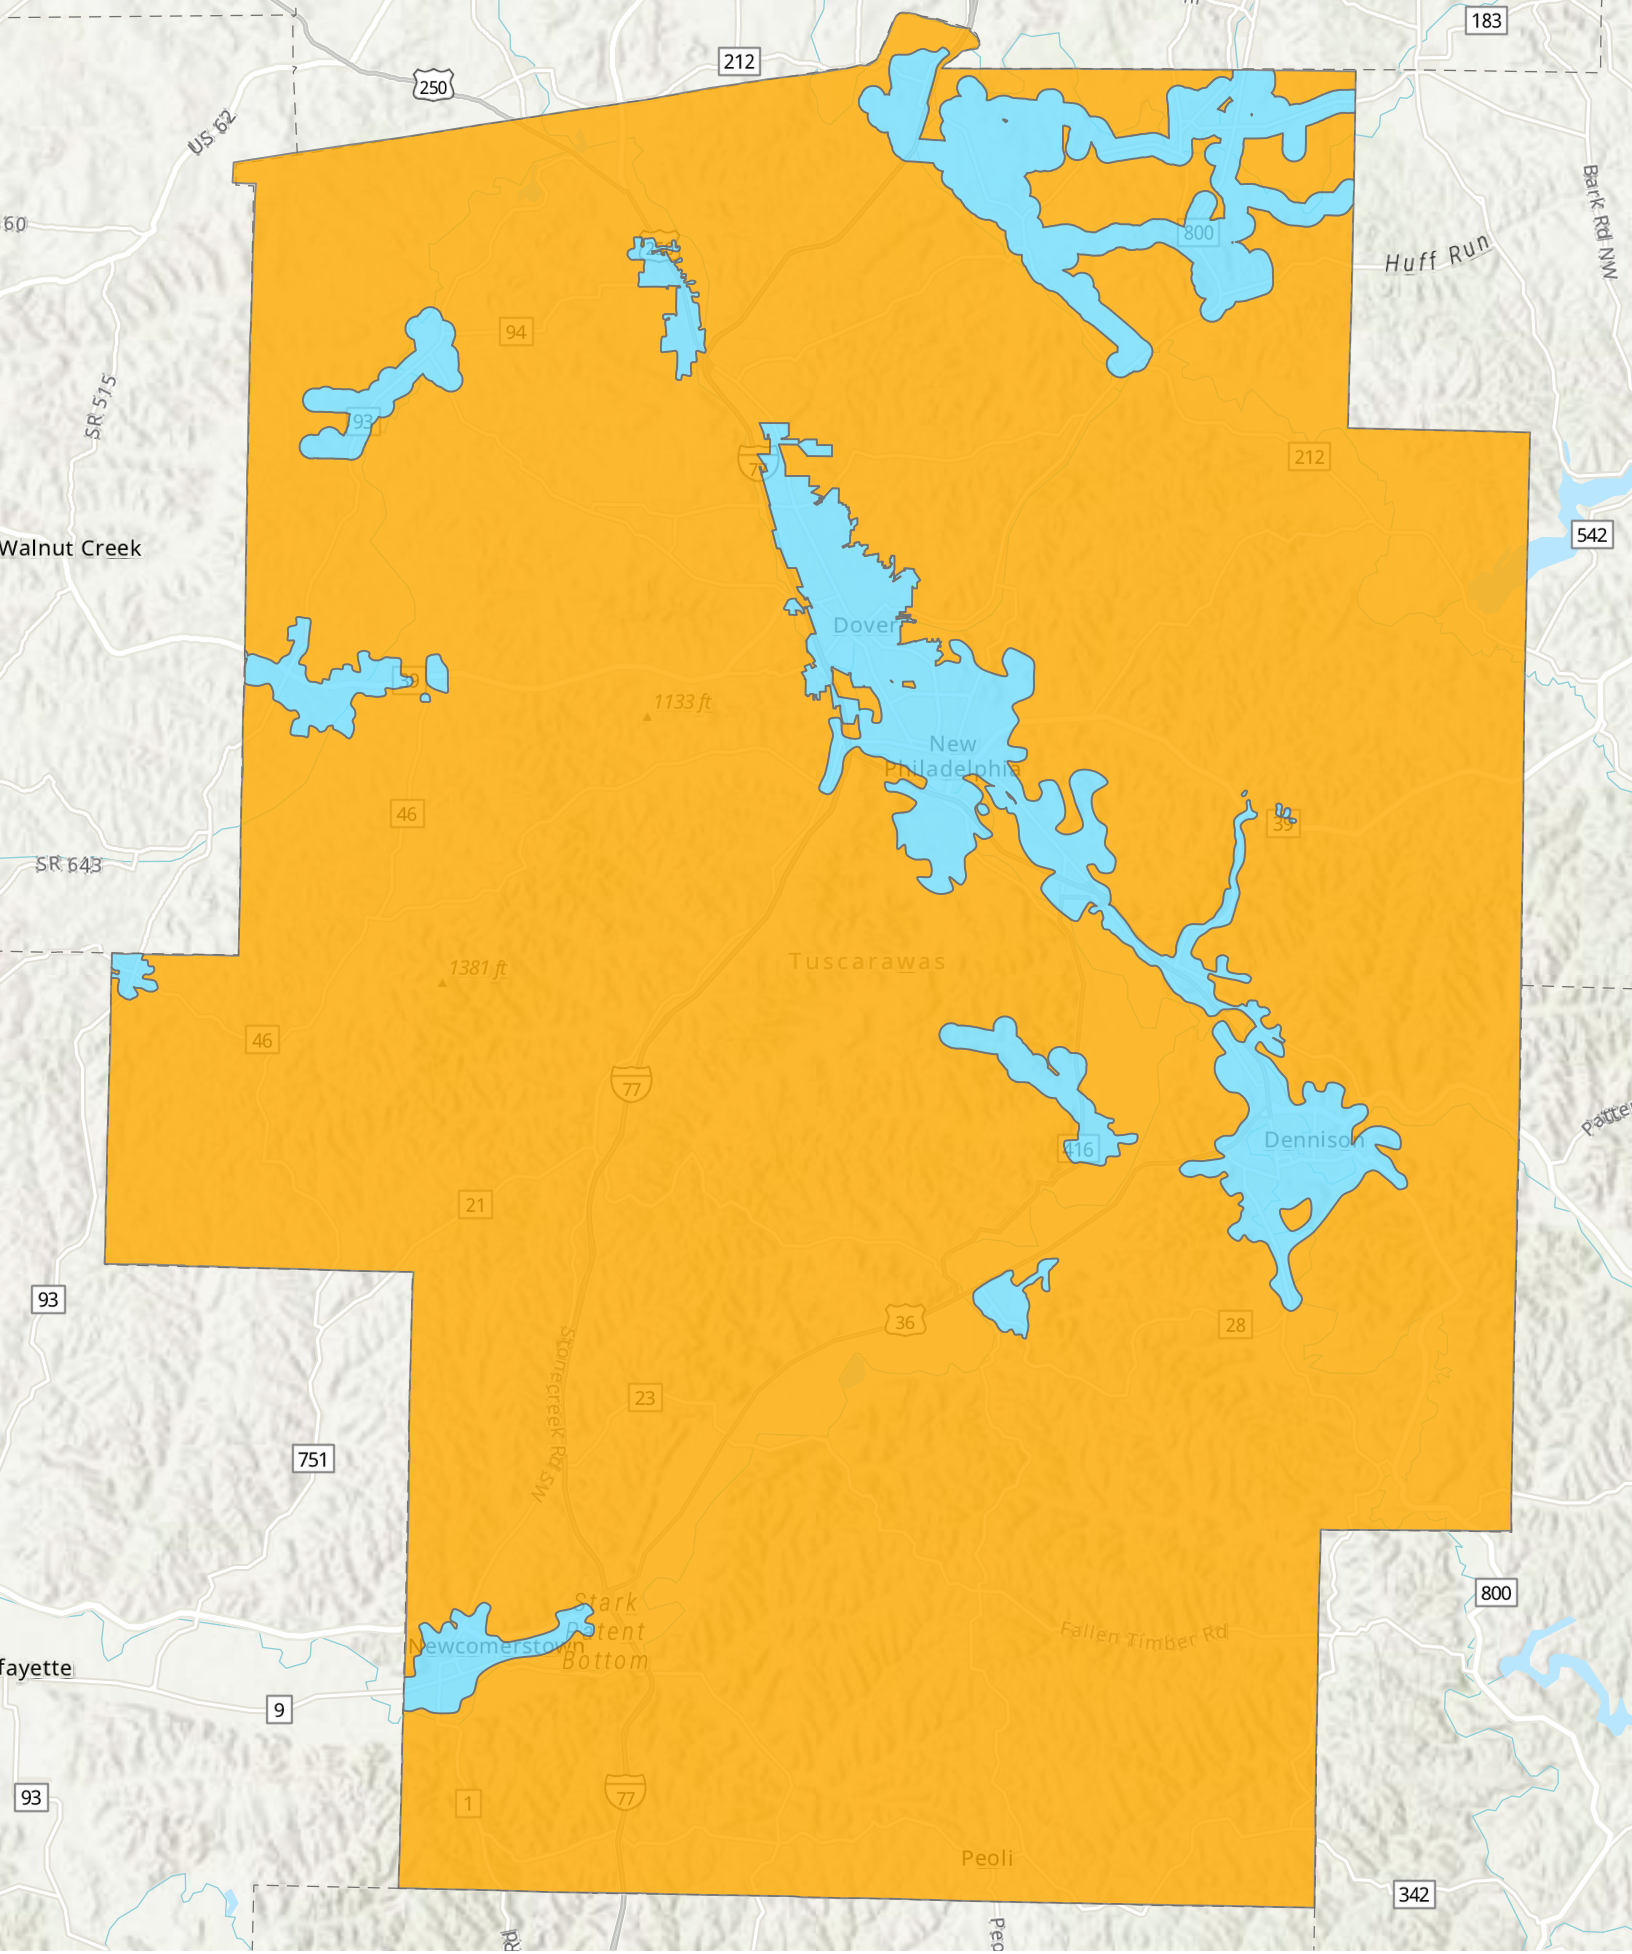

- Tuscarawas Co With Water
- Tuscarawas Co Without Water

Tuscarawas County Generalized Water Coverage

Source: Ohio EPA, Community Water Systems coverage area data and/or line area data. Created by Ohio University Voinovich School June, 2022