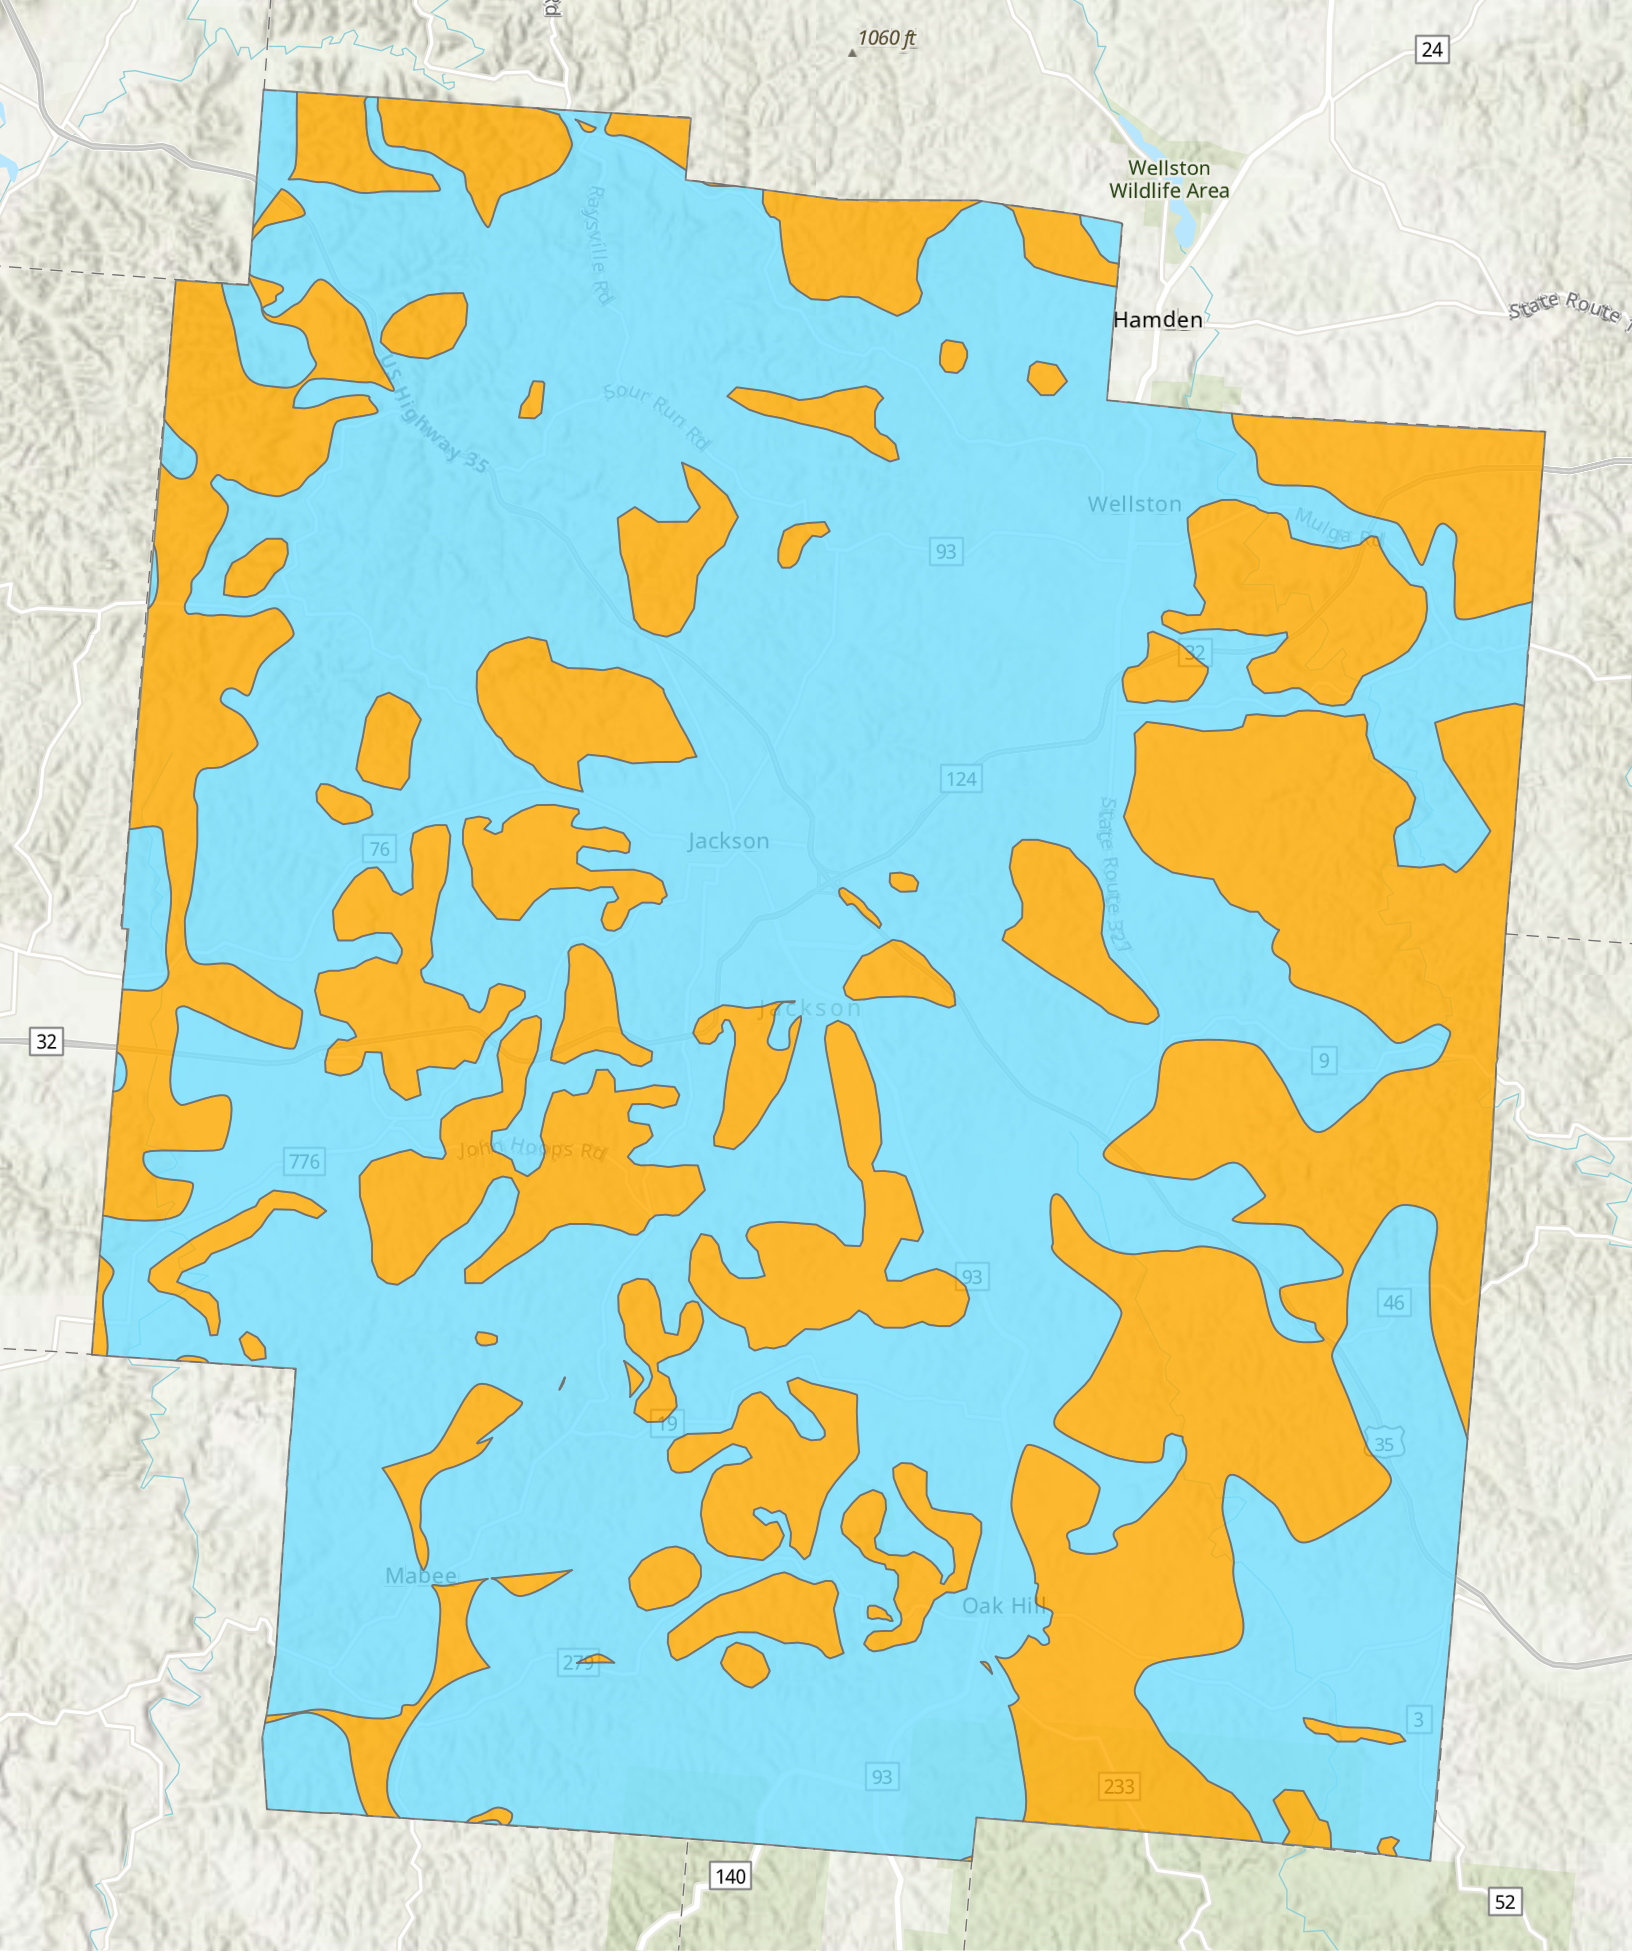

Hocking County Generalized Water Coverage

Source: Ohio EPA, Community Water Systems coverage area data and/or line area data. Created by Ohio University Voinovich School June, 2022

- Holmes Co With Water
- Holmes Co Without Water

Holmes County Generalized Water Coverage

Source: Ohio EPA, Community Water Systems coverage area data and/or line area data. Created by Ohio University Voinovich School June, 2022

Jackson County Generalized Water Coverage