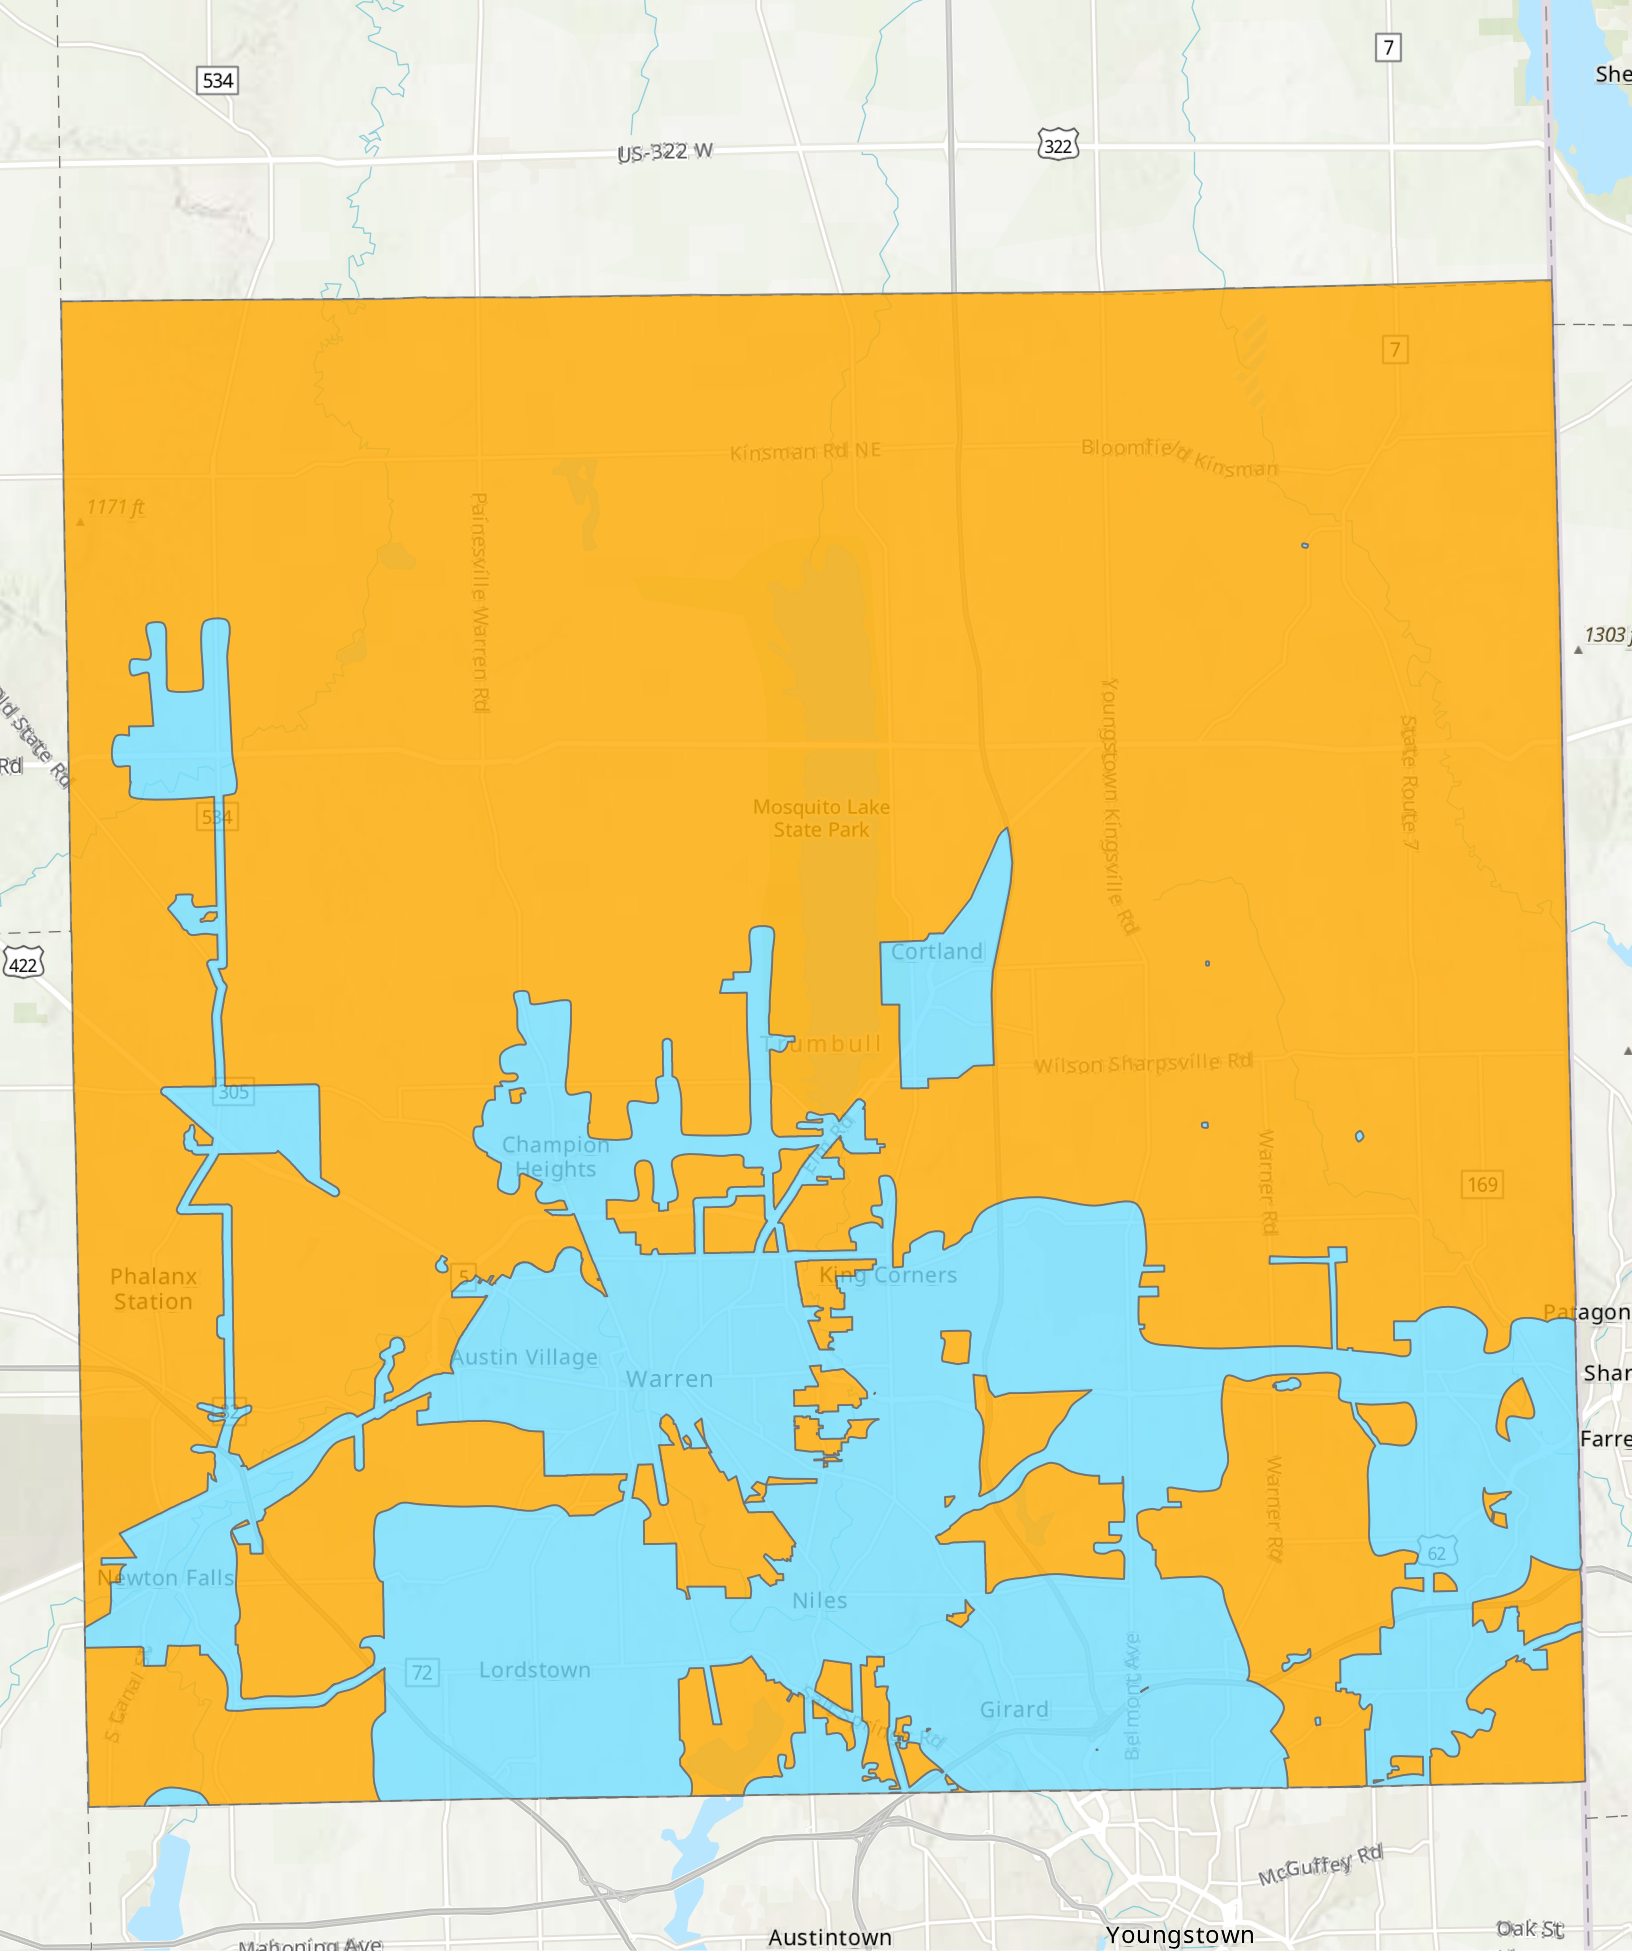

Source: Ohio EPA, Community Water Systems coverage area data and/or line area data. Created by Ohio University Voinovich School June, 2022

- Ross Co With Water
- Ross Co Without Water

Ross County Generalized Water Coverage

Source: Ohio EPA, Community Water Systems coverage area data and/or line area data. Created by Ohio University Voinovich School June, 2022

Scioto County Water Access

Source: Ohio EPA, Community Water Systems coverage area data and/or line area data. Created by Ohio University Voinovich School June, 2022