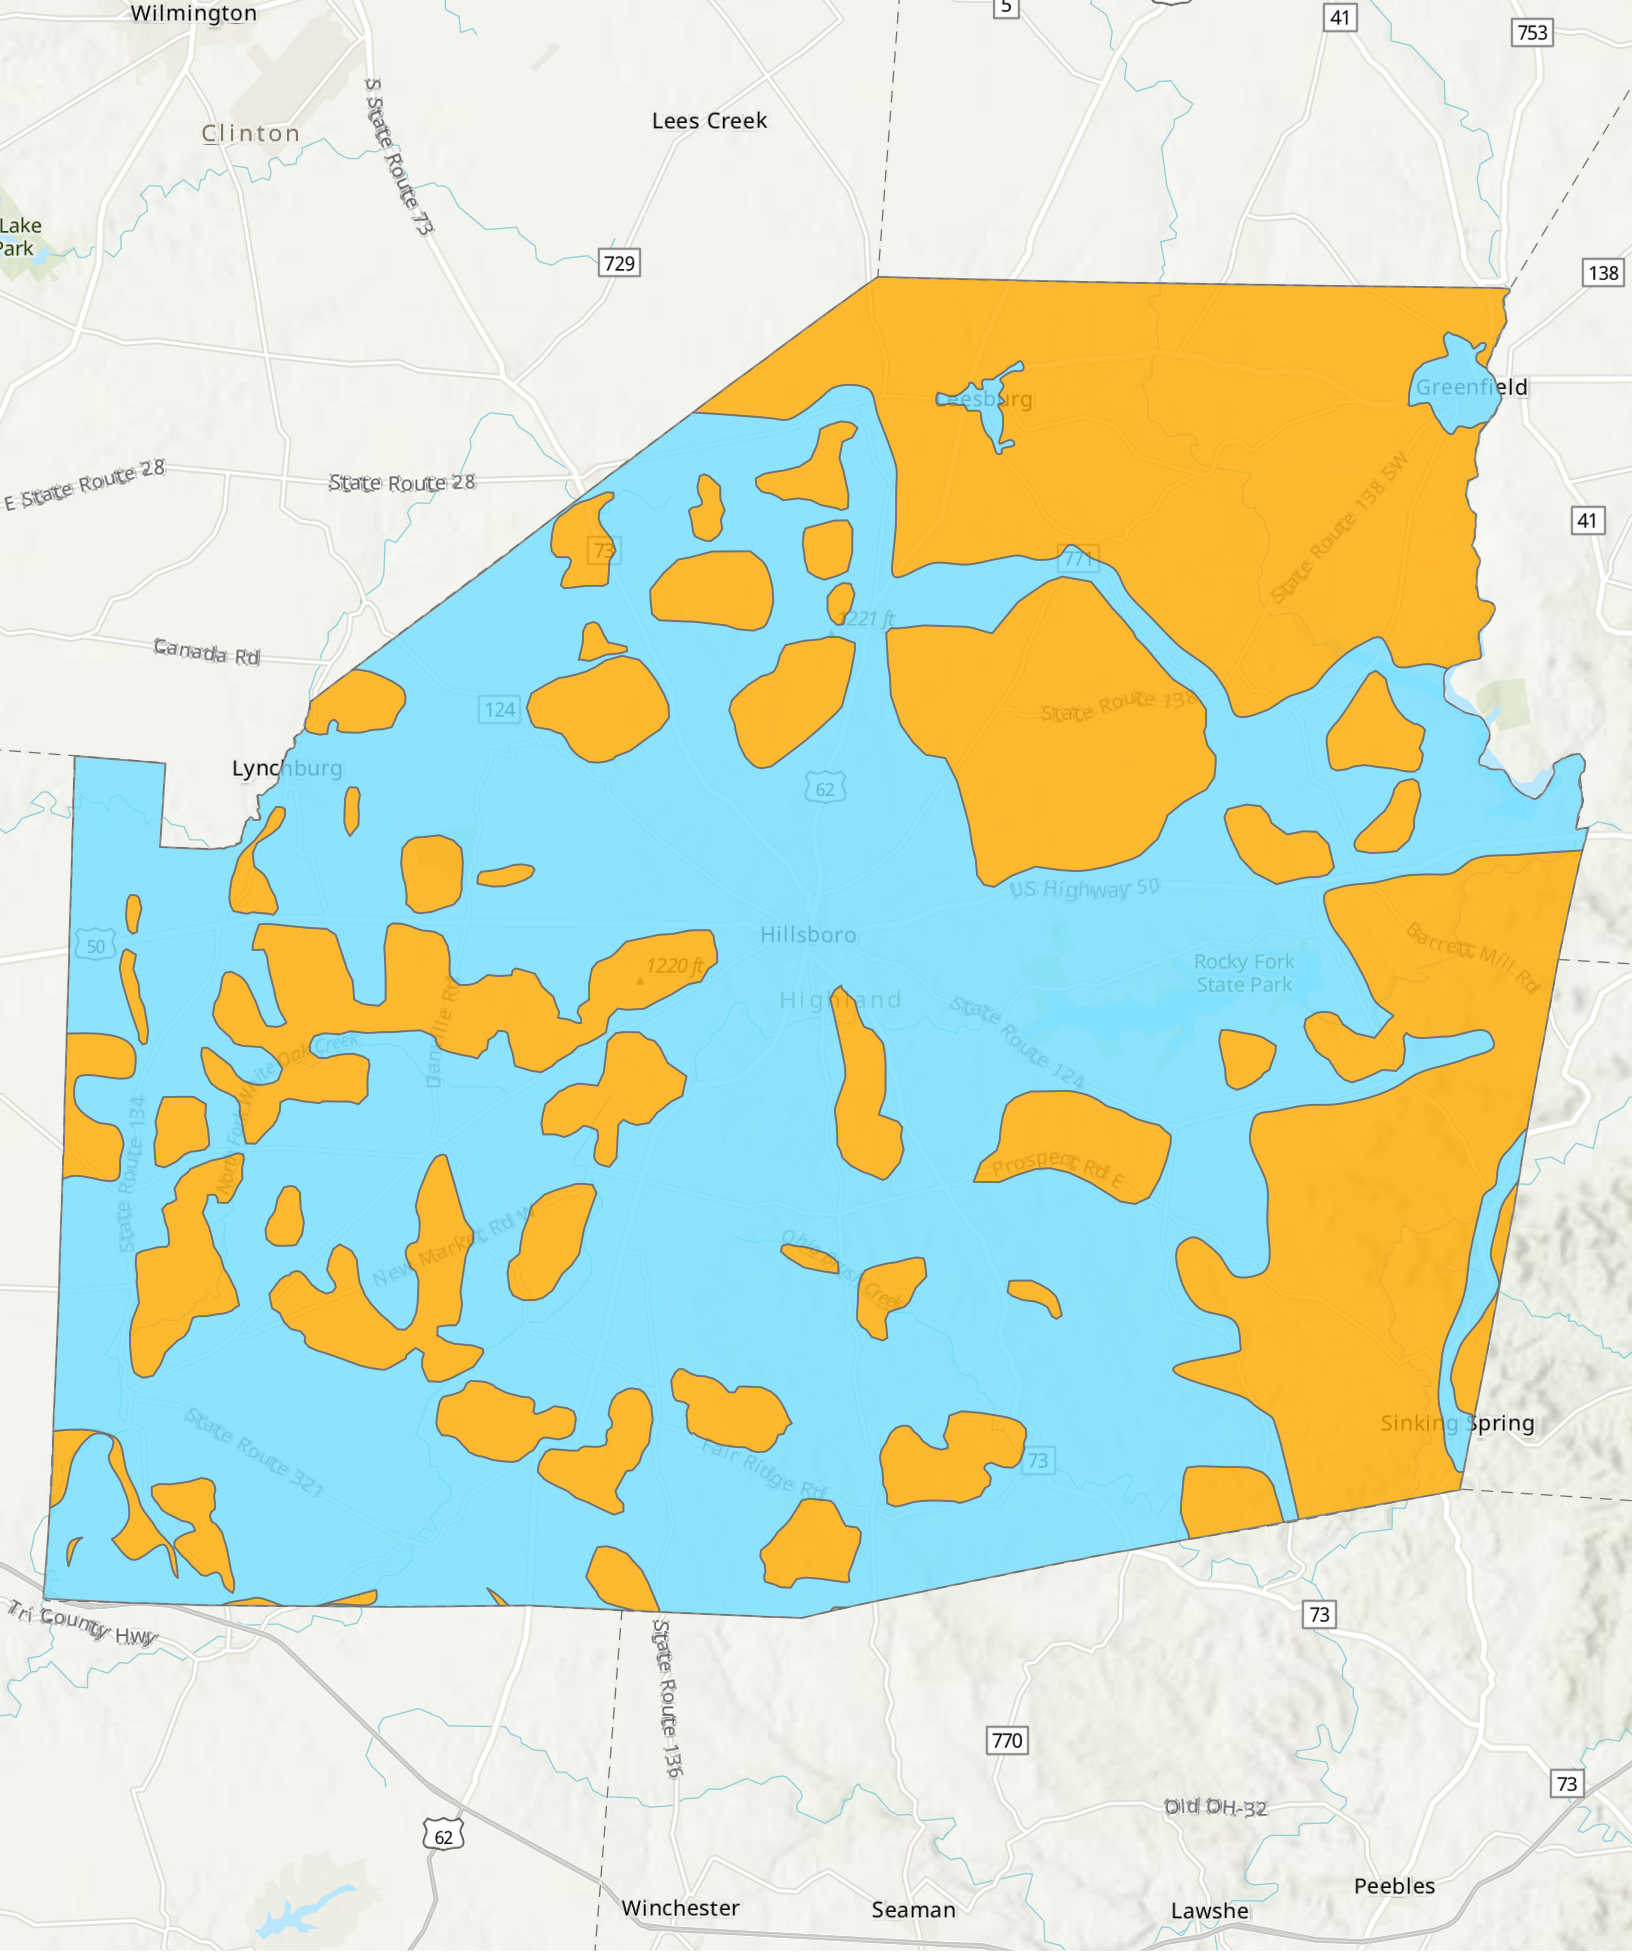

Source: Ohio EPA, Community Water Systems coverage area data and/or line area data. Created by Ohio University Voinovich School June, 2022

- Gallia Co With Water
- Gallia Co Without Water

Gallia County Water Access

Source: Ohio EPA, Community Water Systems coverage area data and/or line area data. Created by Ohio University Voinovich School June, 2022

Harrison County Generalized Water Coverage

Source: Ohio EPA, Community Water Systems coverage area data and/or line area data. Created by Ohio University Voinovich School June, 2022