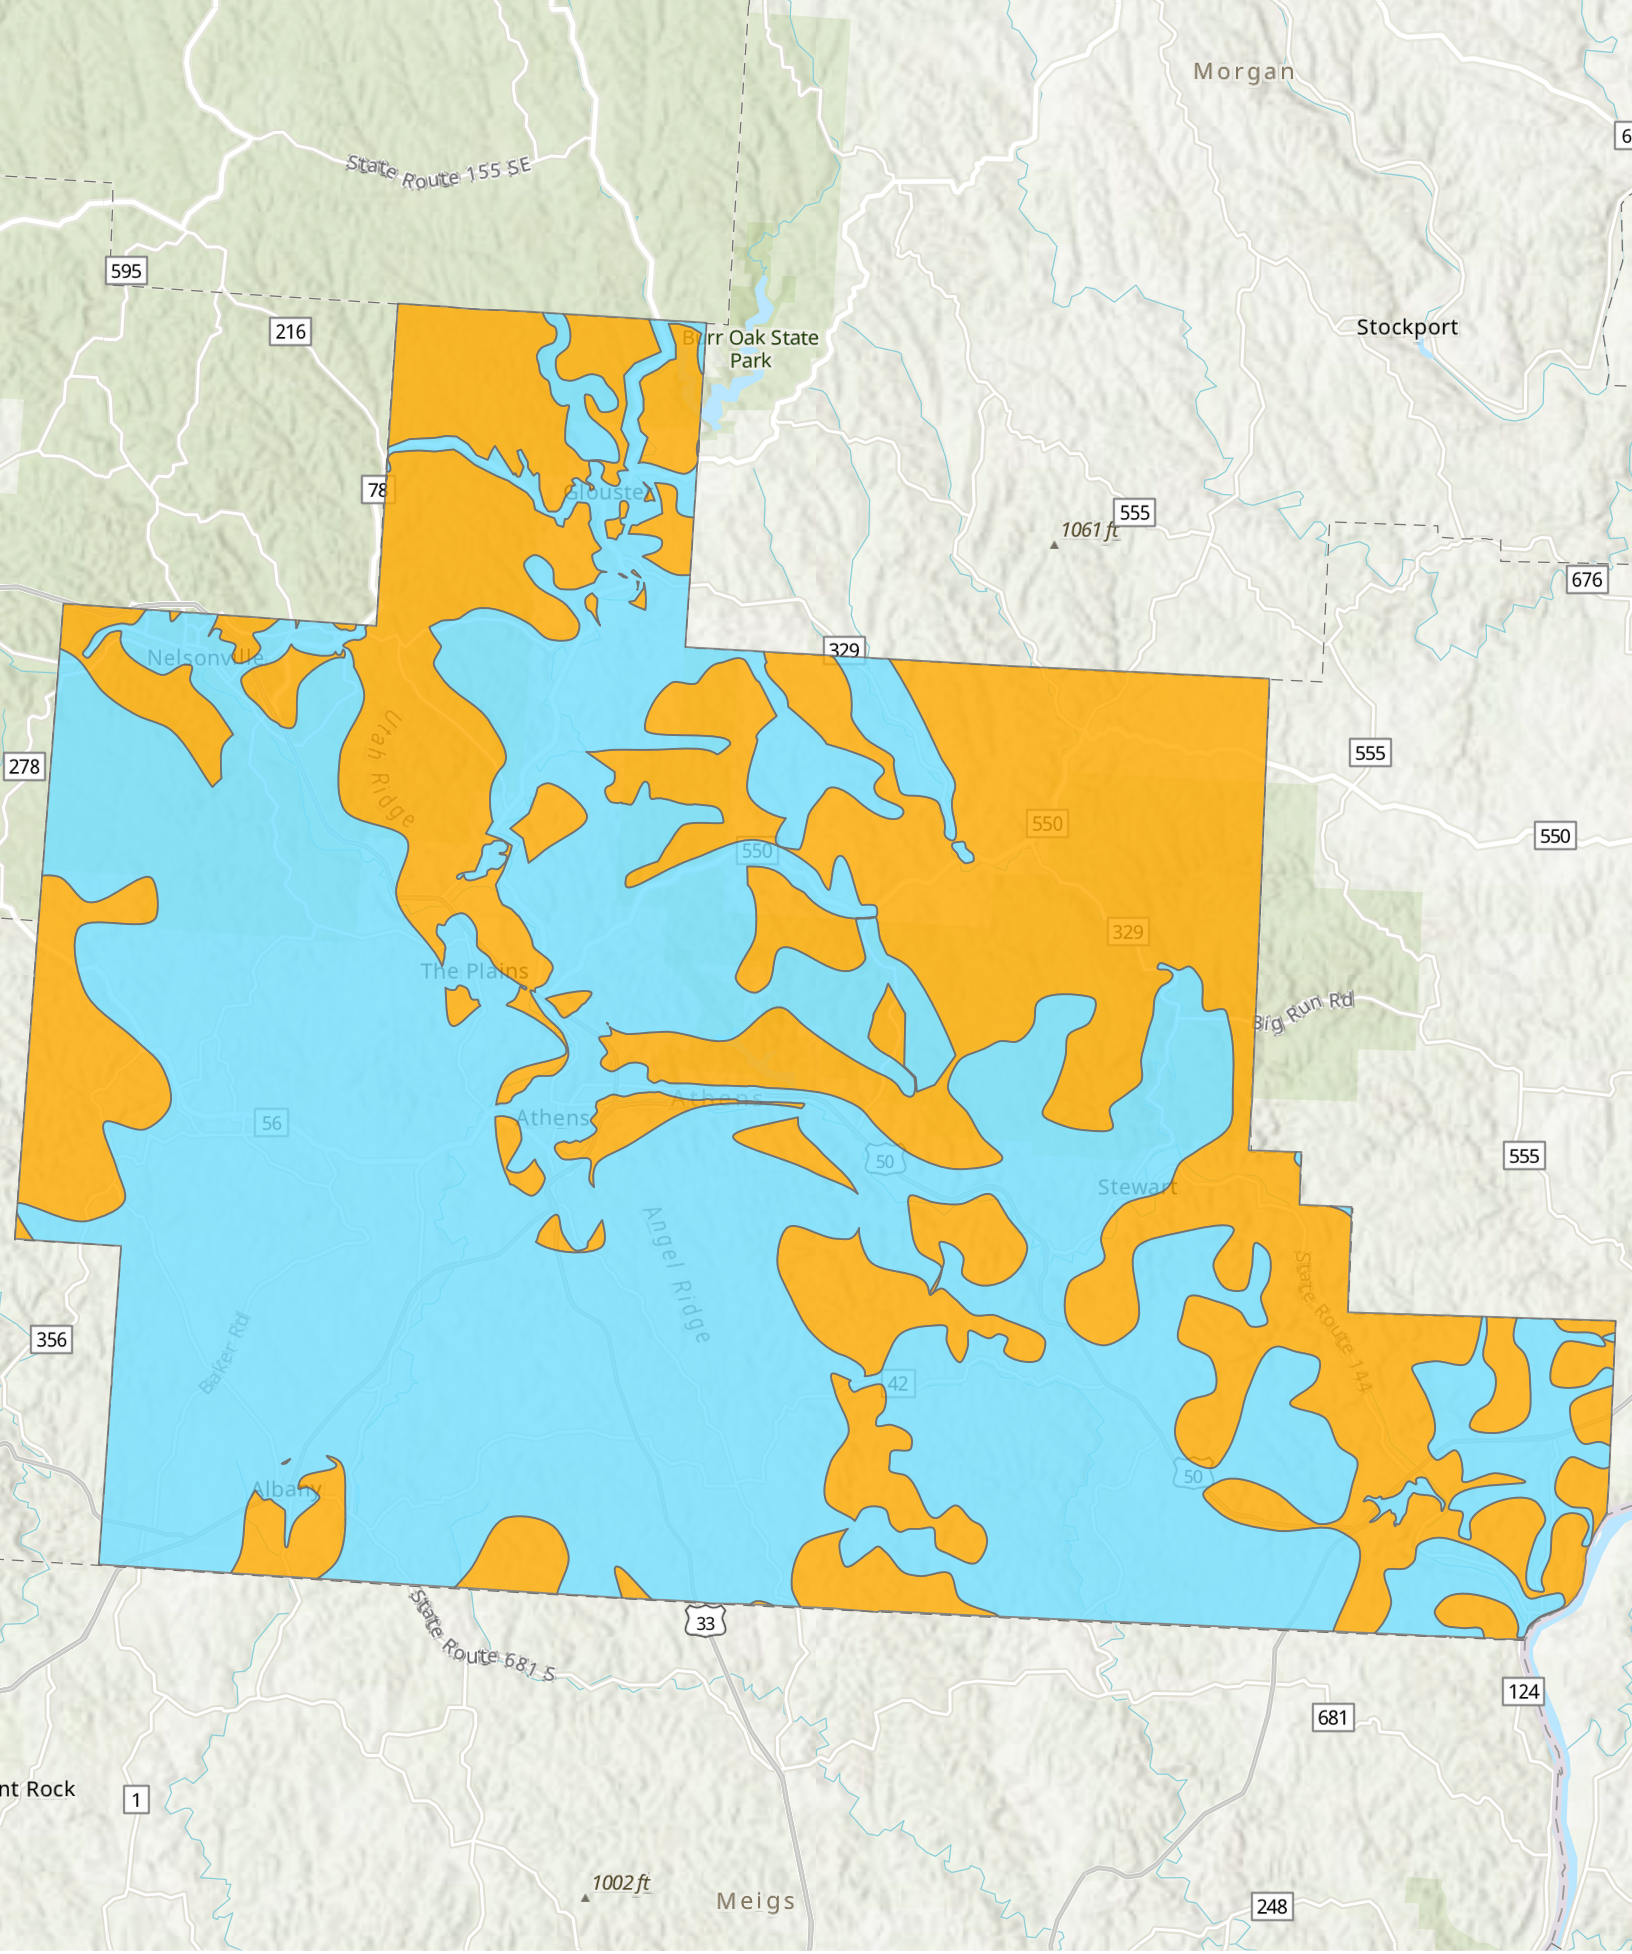

- Adams Co With Water
- Adams Co Without Water

Adams County Generalized Water Coverage

Source: Ohio EPA, Community Water Systems coverage area data and/or line area data. Created by Ohio University Voinovich School June, 2022

- Ashtabula Co With Water
- Ashtabula Co Without Water

Ashtabula County Generalized Water Coverage

Source: Ohio EPA, Community Water Systems coverage area data and/or line area data. Created by Ohio University Voinovich School June, 2022