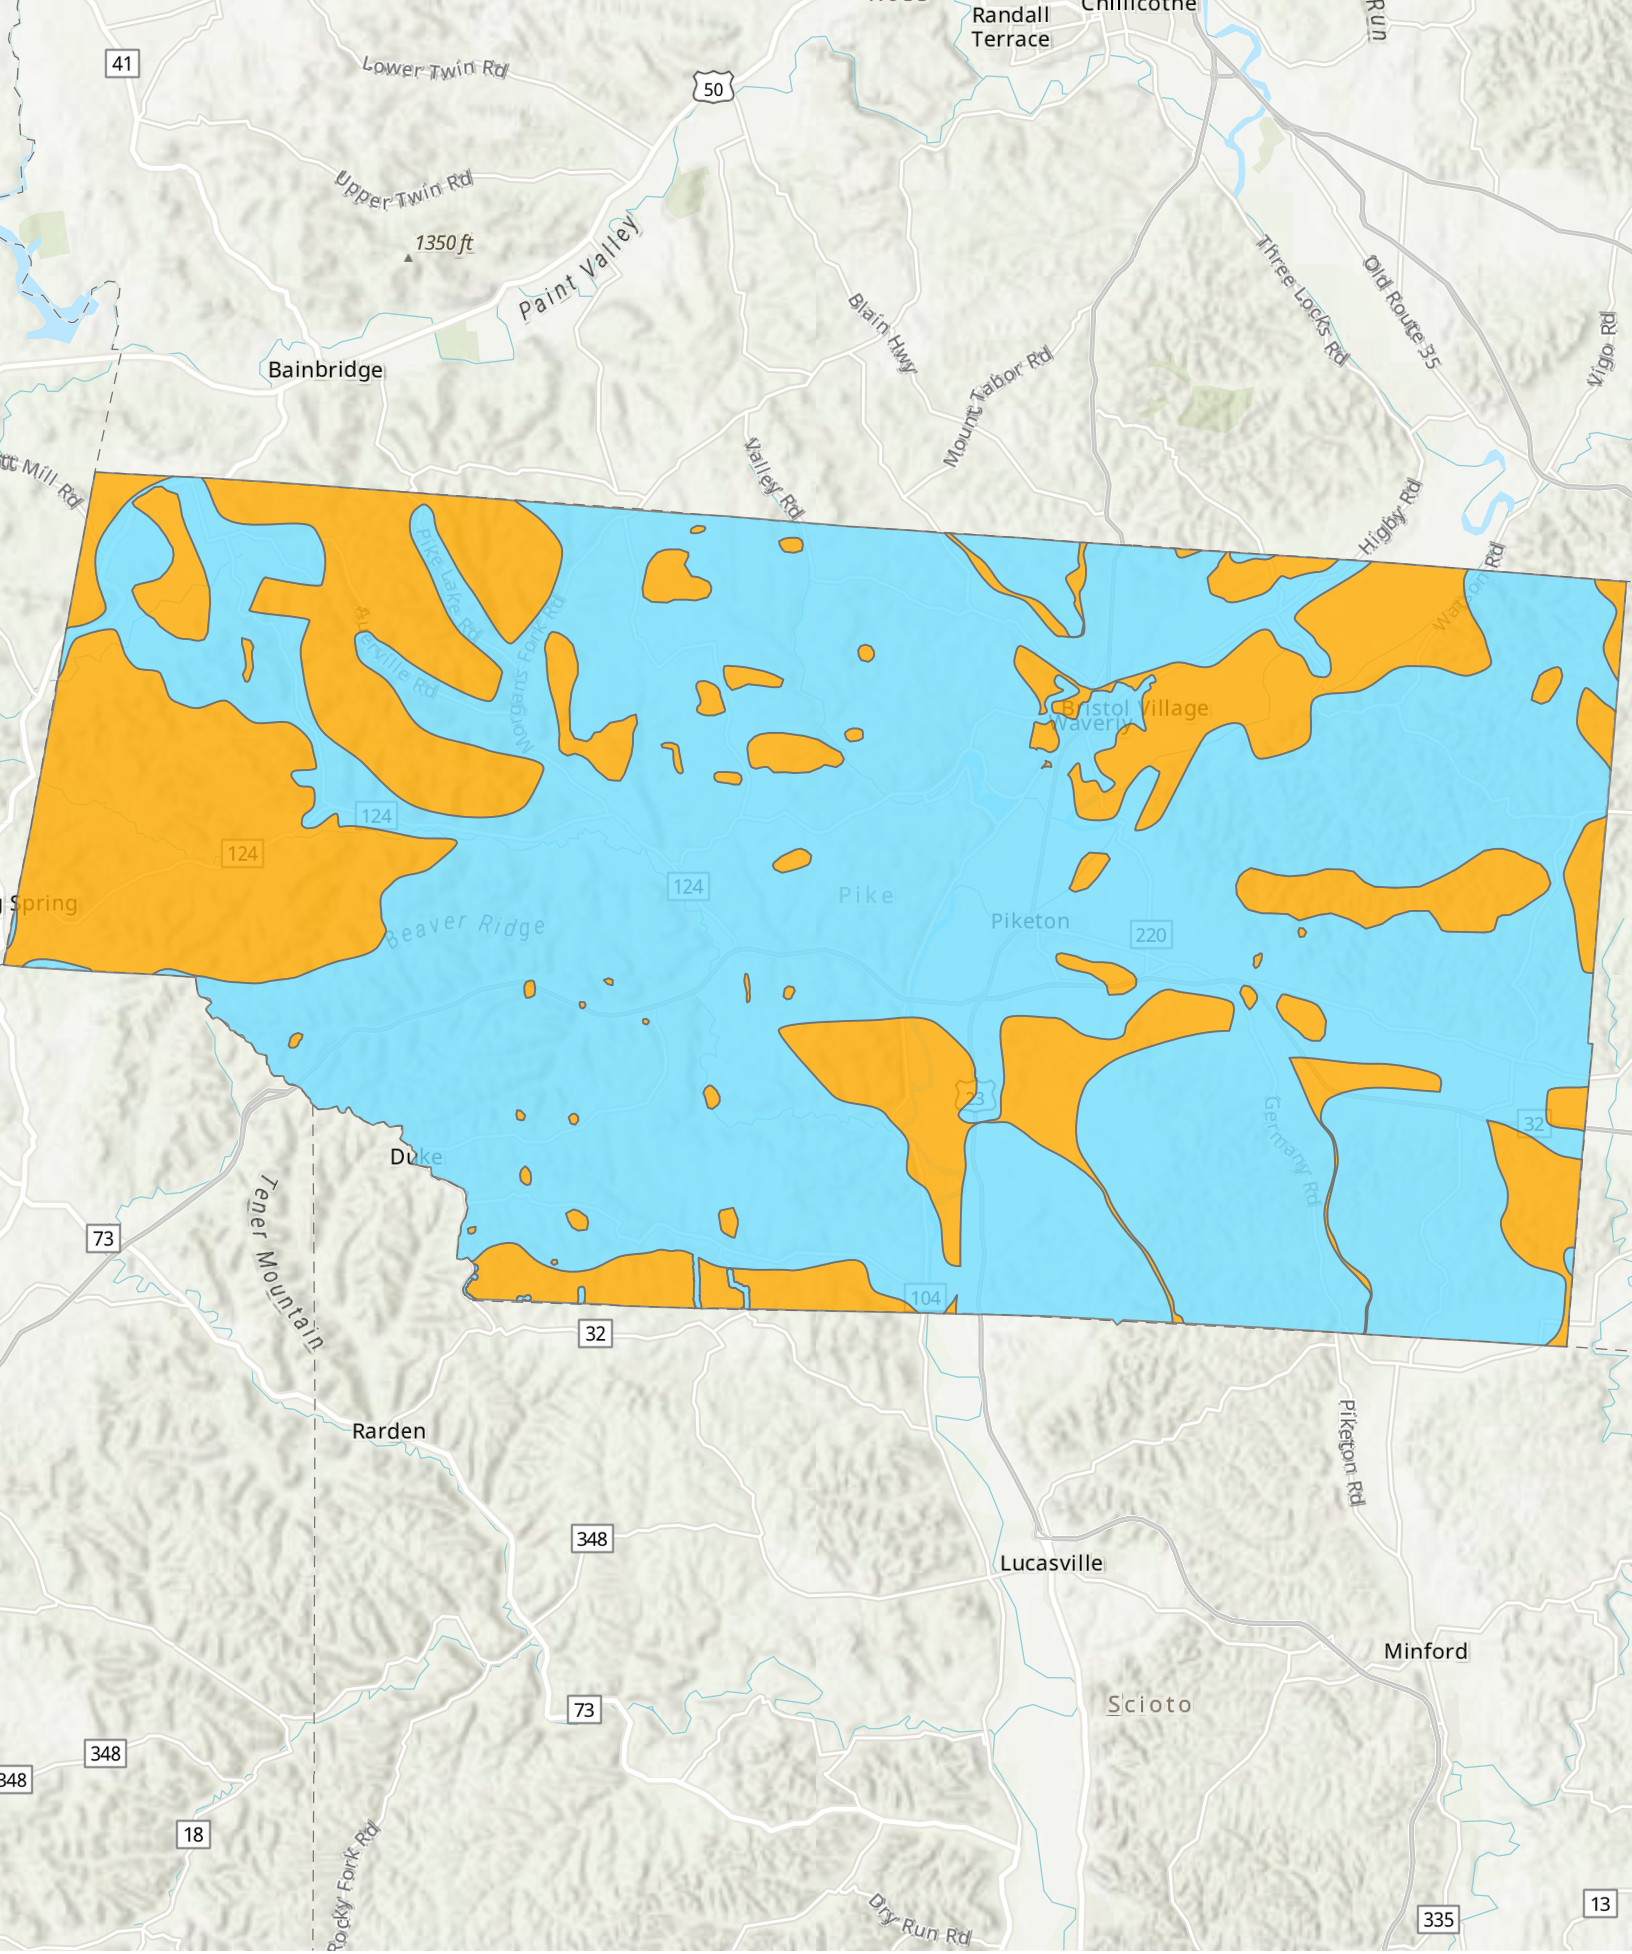

- Pike Co With Water
- Pike Co Without Water

Pike County Generalized Water Coverage

Source: Ohio EPA, Community Water Systems coverage area data and/or line area data. Created by Ohio University Voinovich School June, 2022