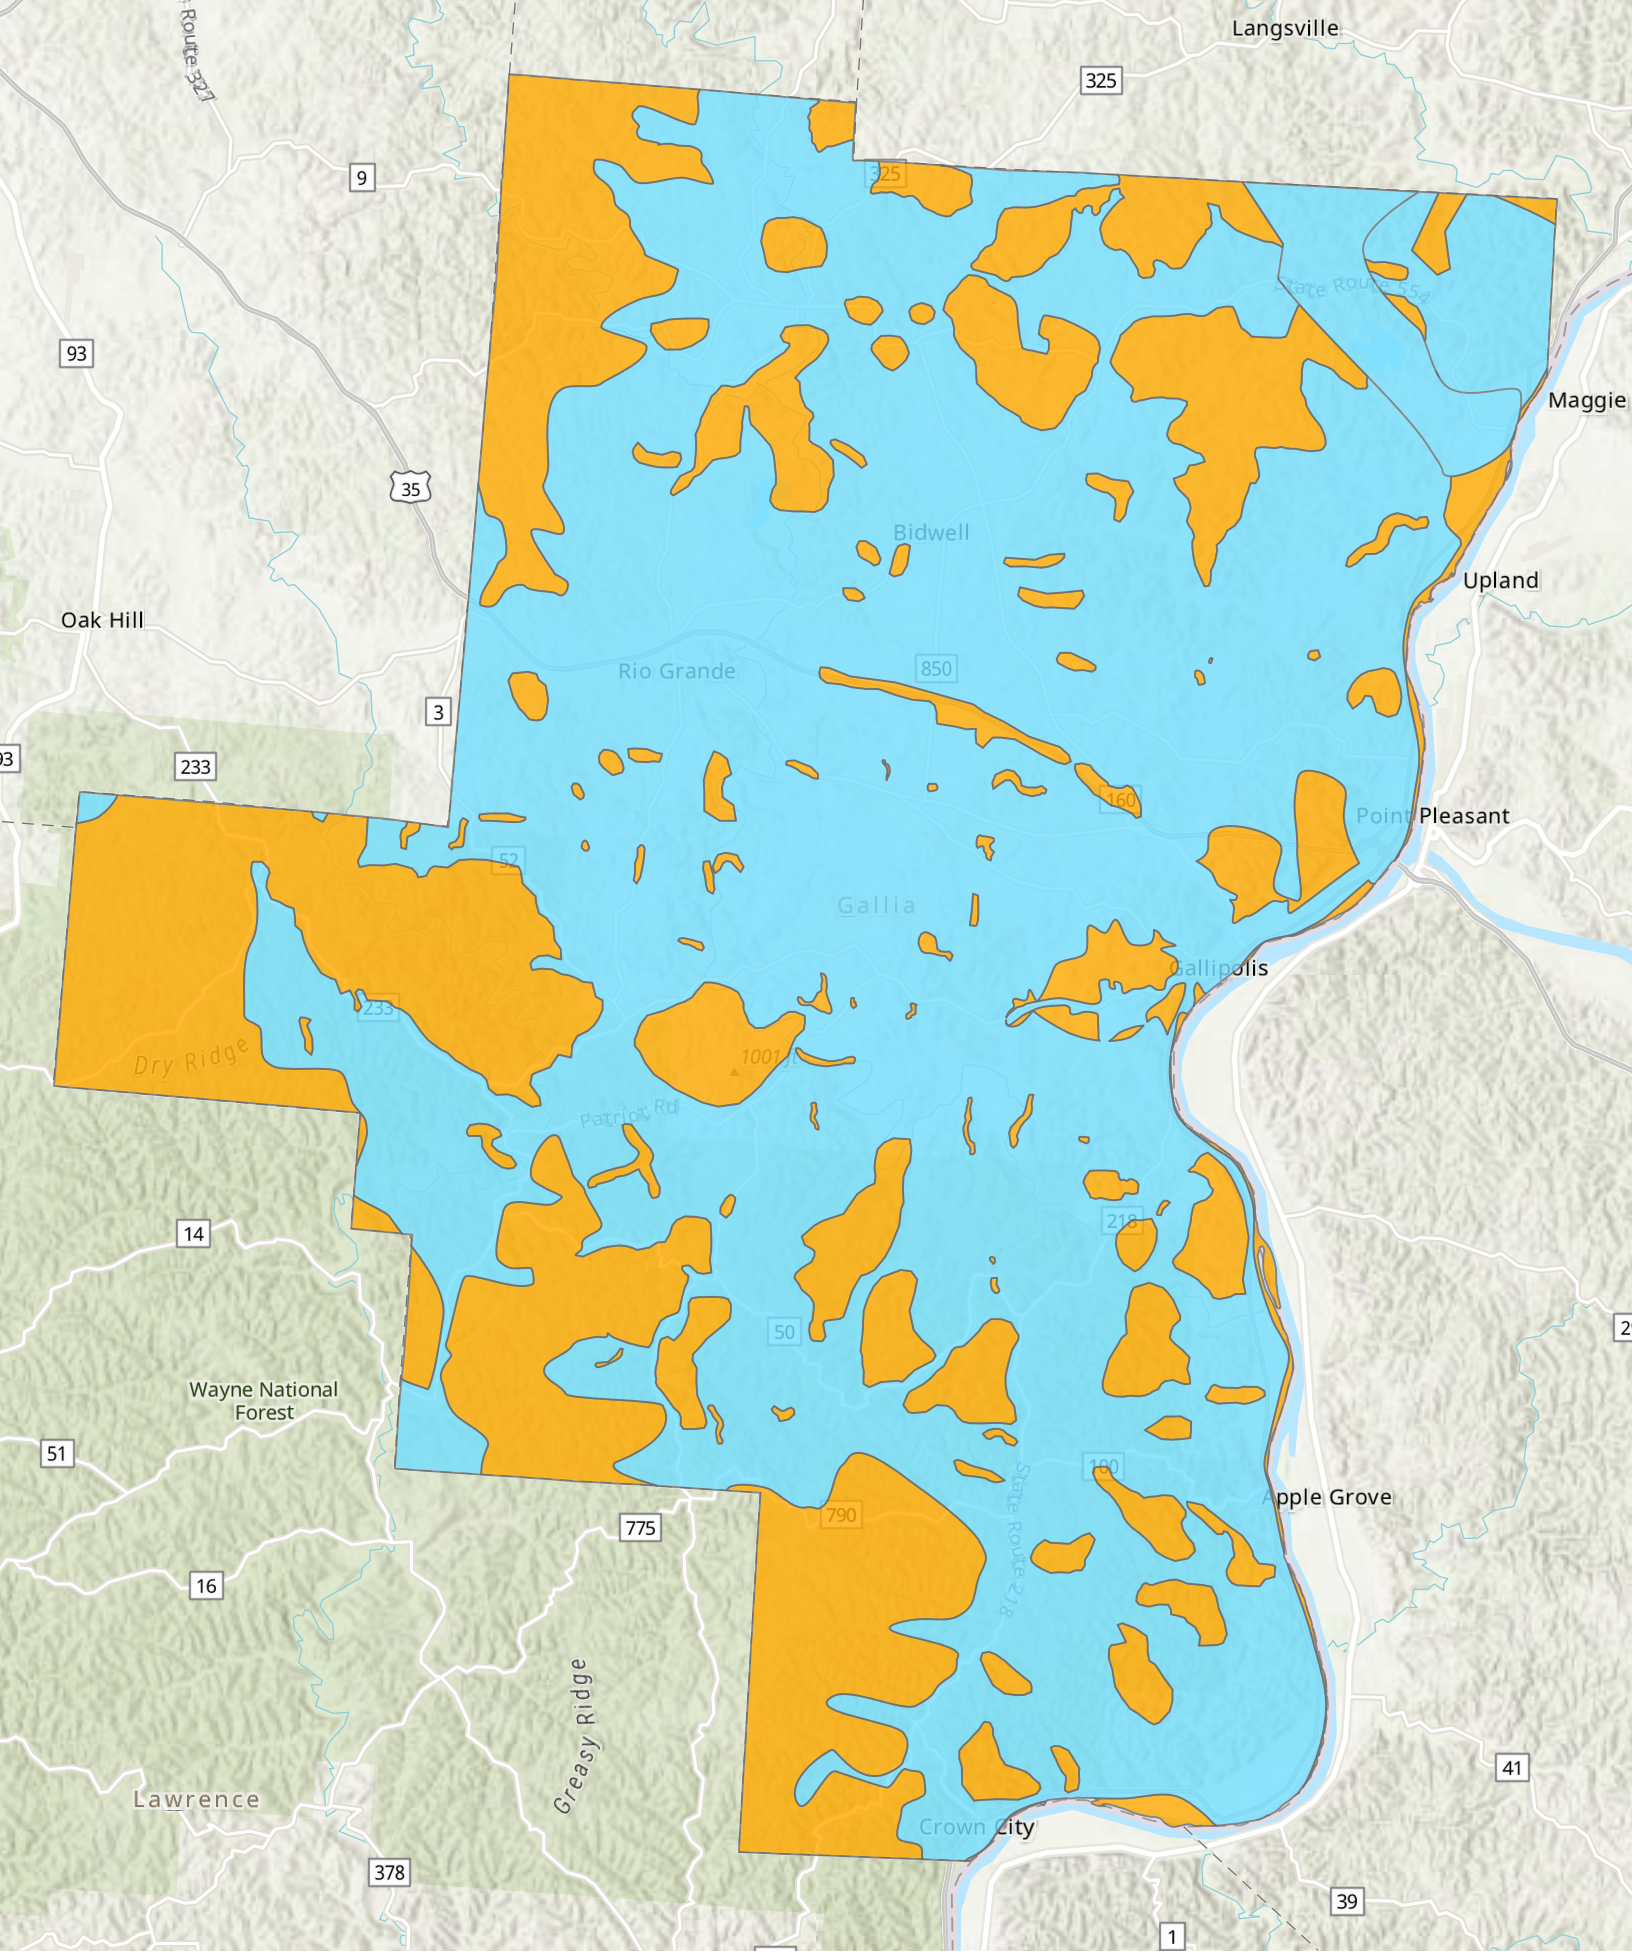

- Gallia Co With Water
- Gallia Co Without Water

Gallia County Water Access

Source: Ohio EPA, Community Water Systems coverage area data and/or line area data. Created by Ohio University Voinovich School June, 2022