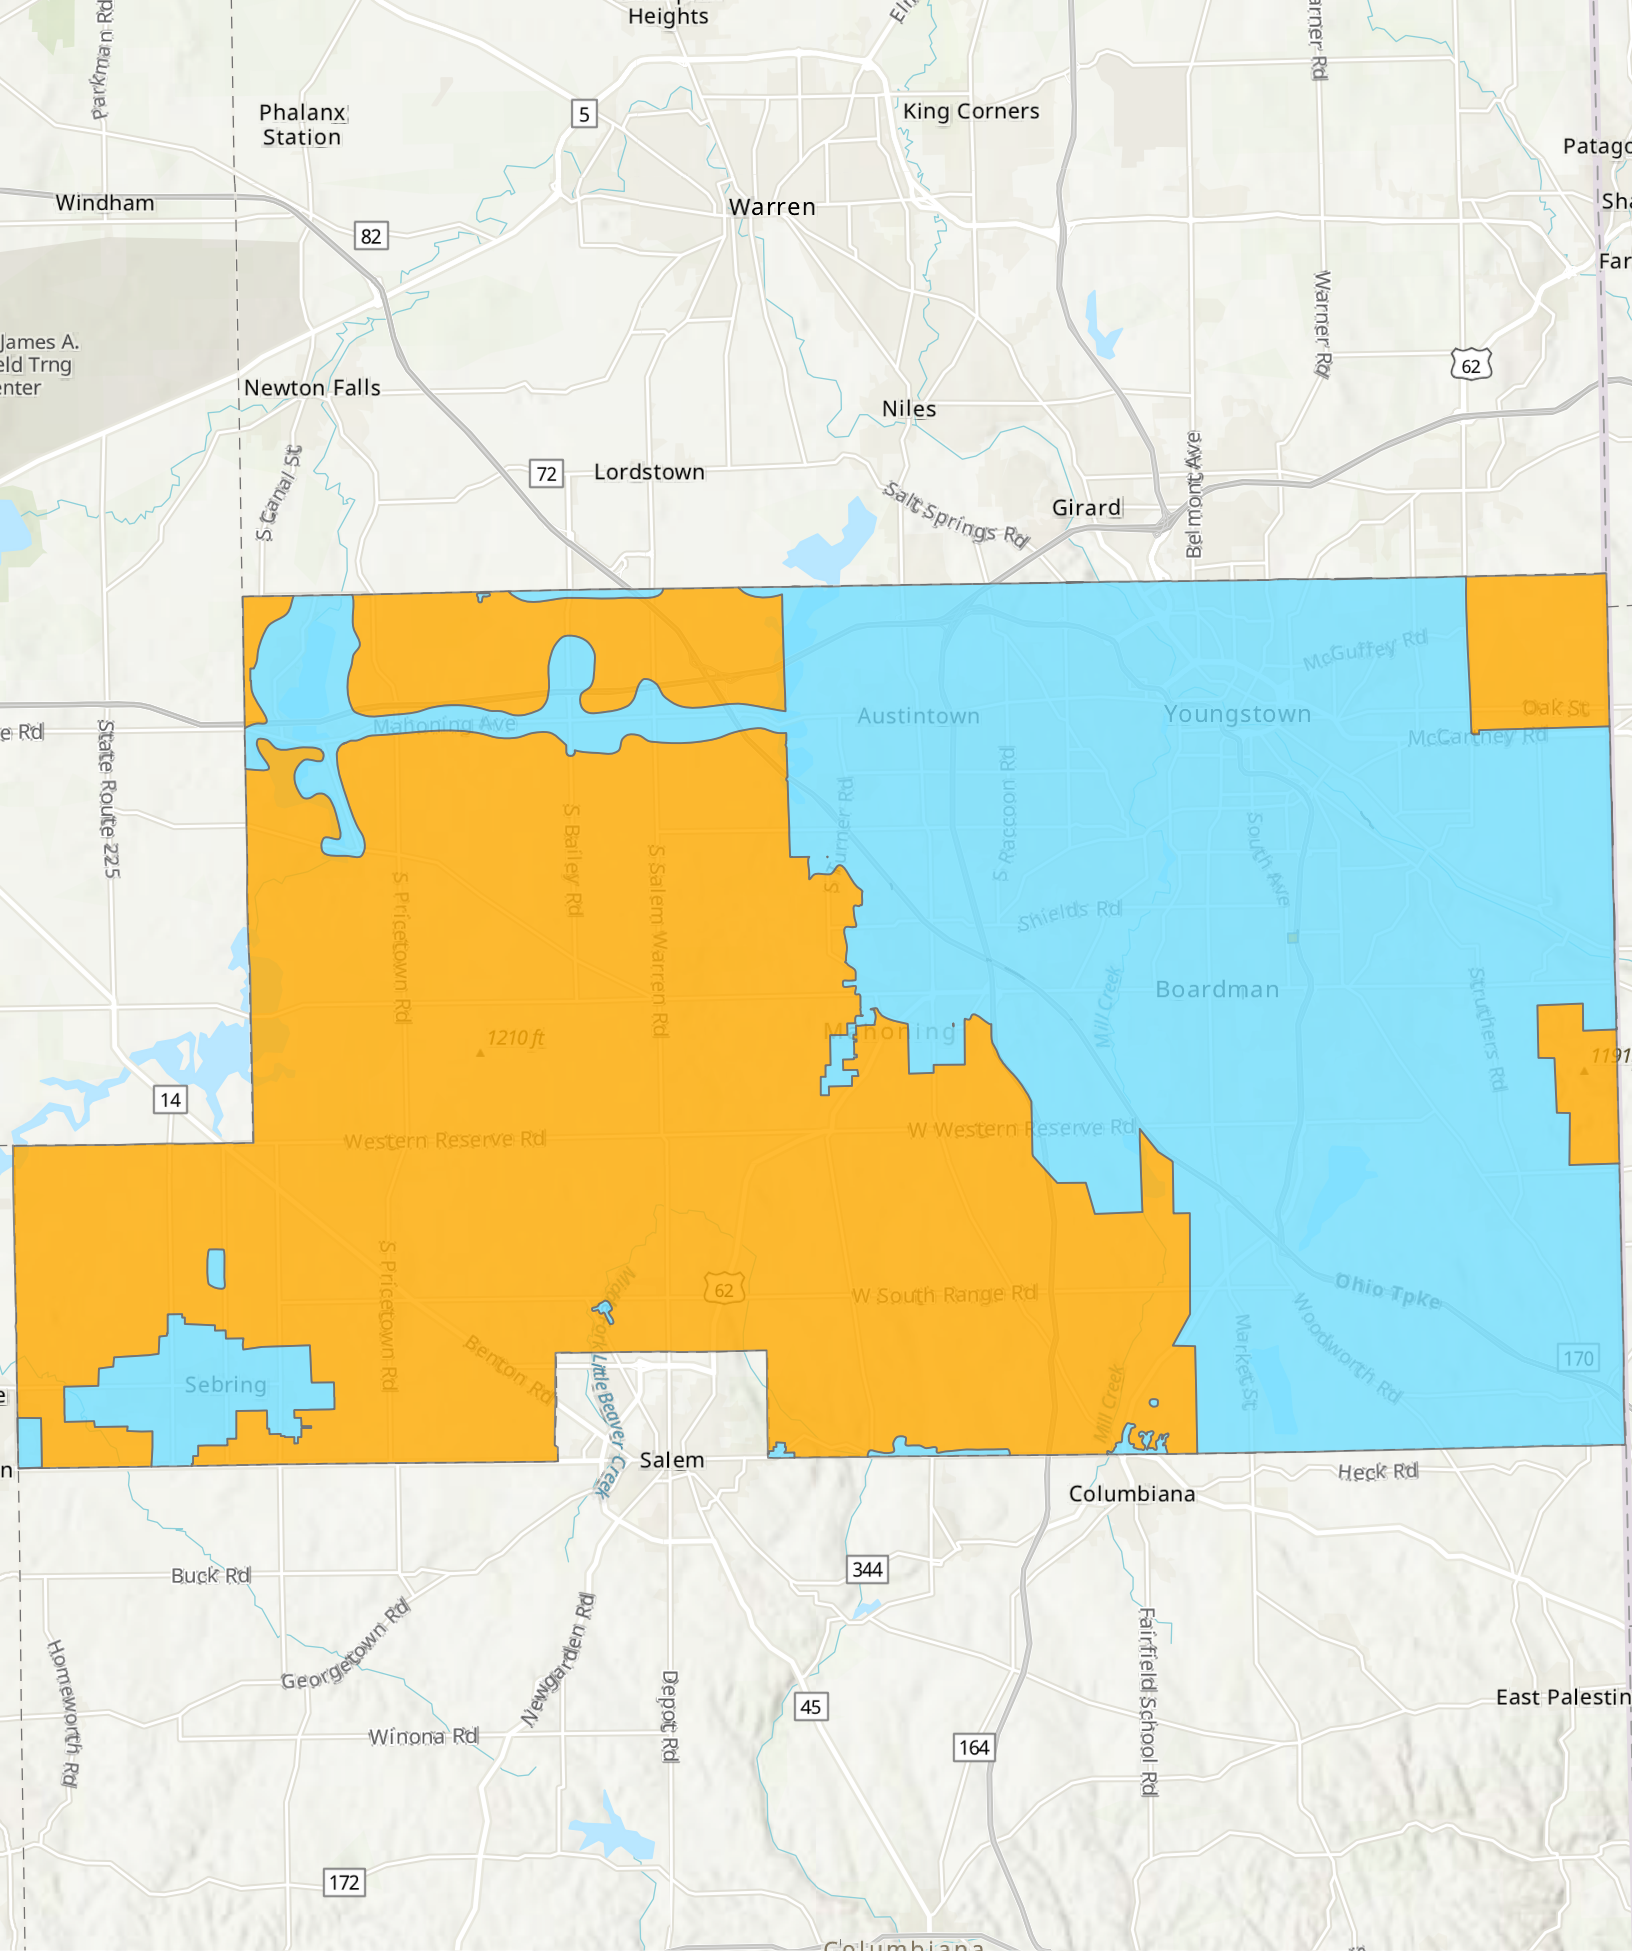

- Mahoning Co With Water
- Mahoning Co Without Water

Mahoning County Generalized Water Coverage

Source: Ohio EPA, Community Water Systems coverage area data and/or line area data. Created by Ohio University Voinovich School June, 2022