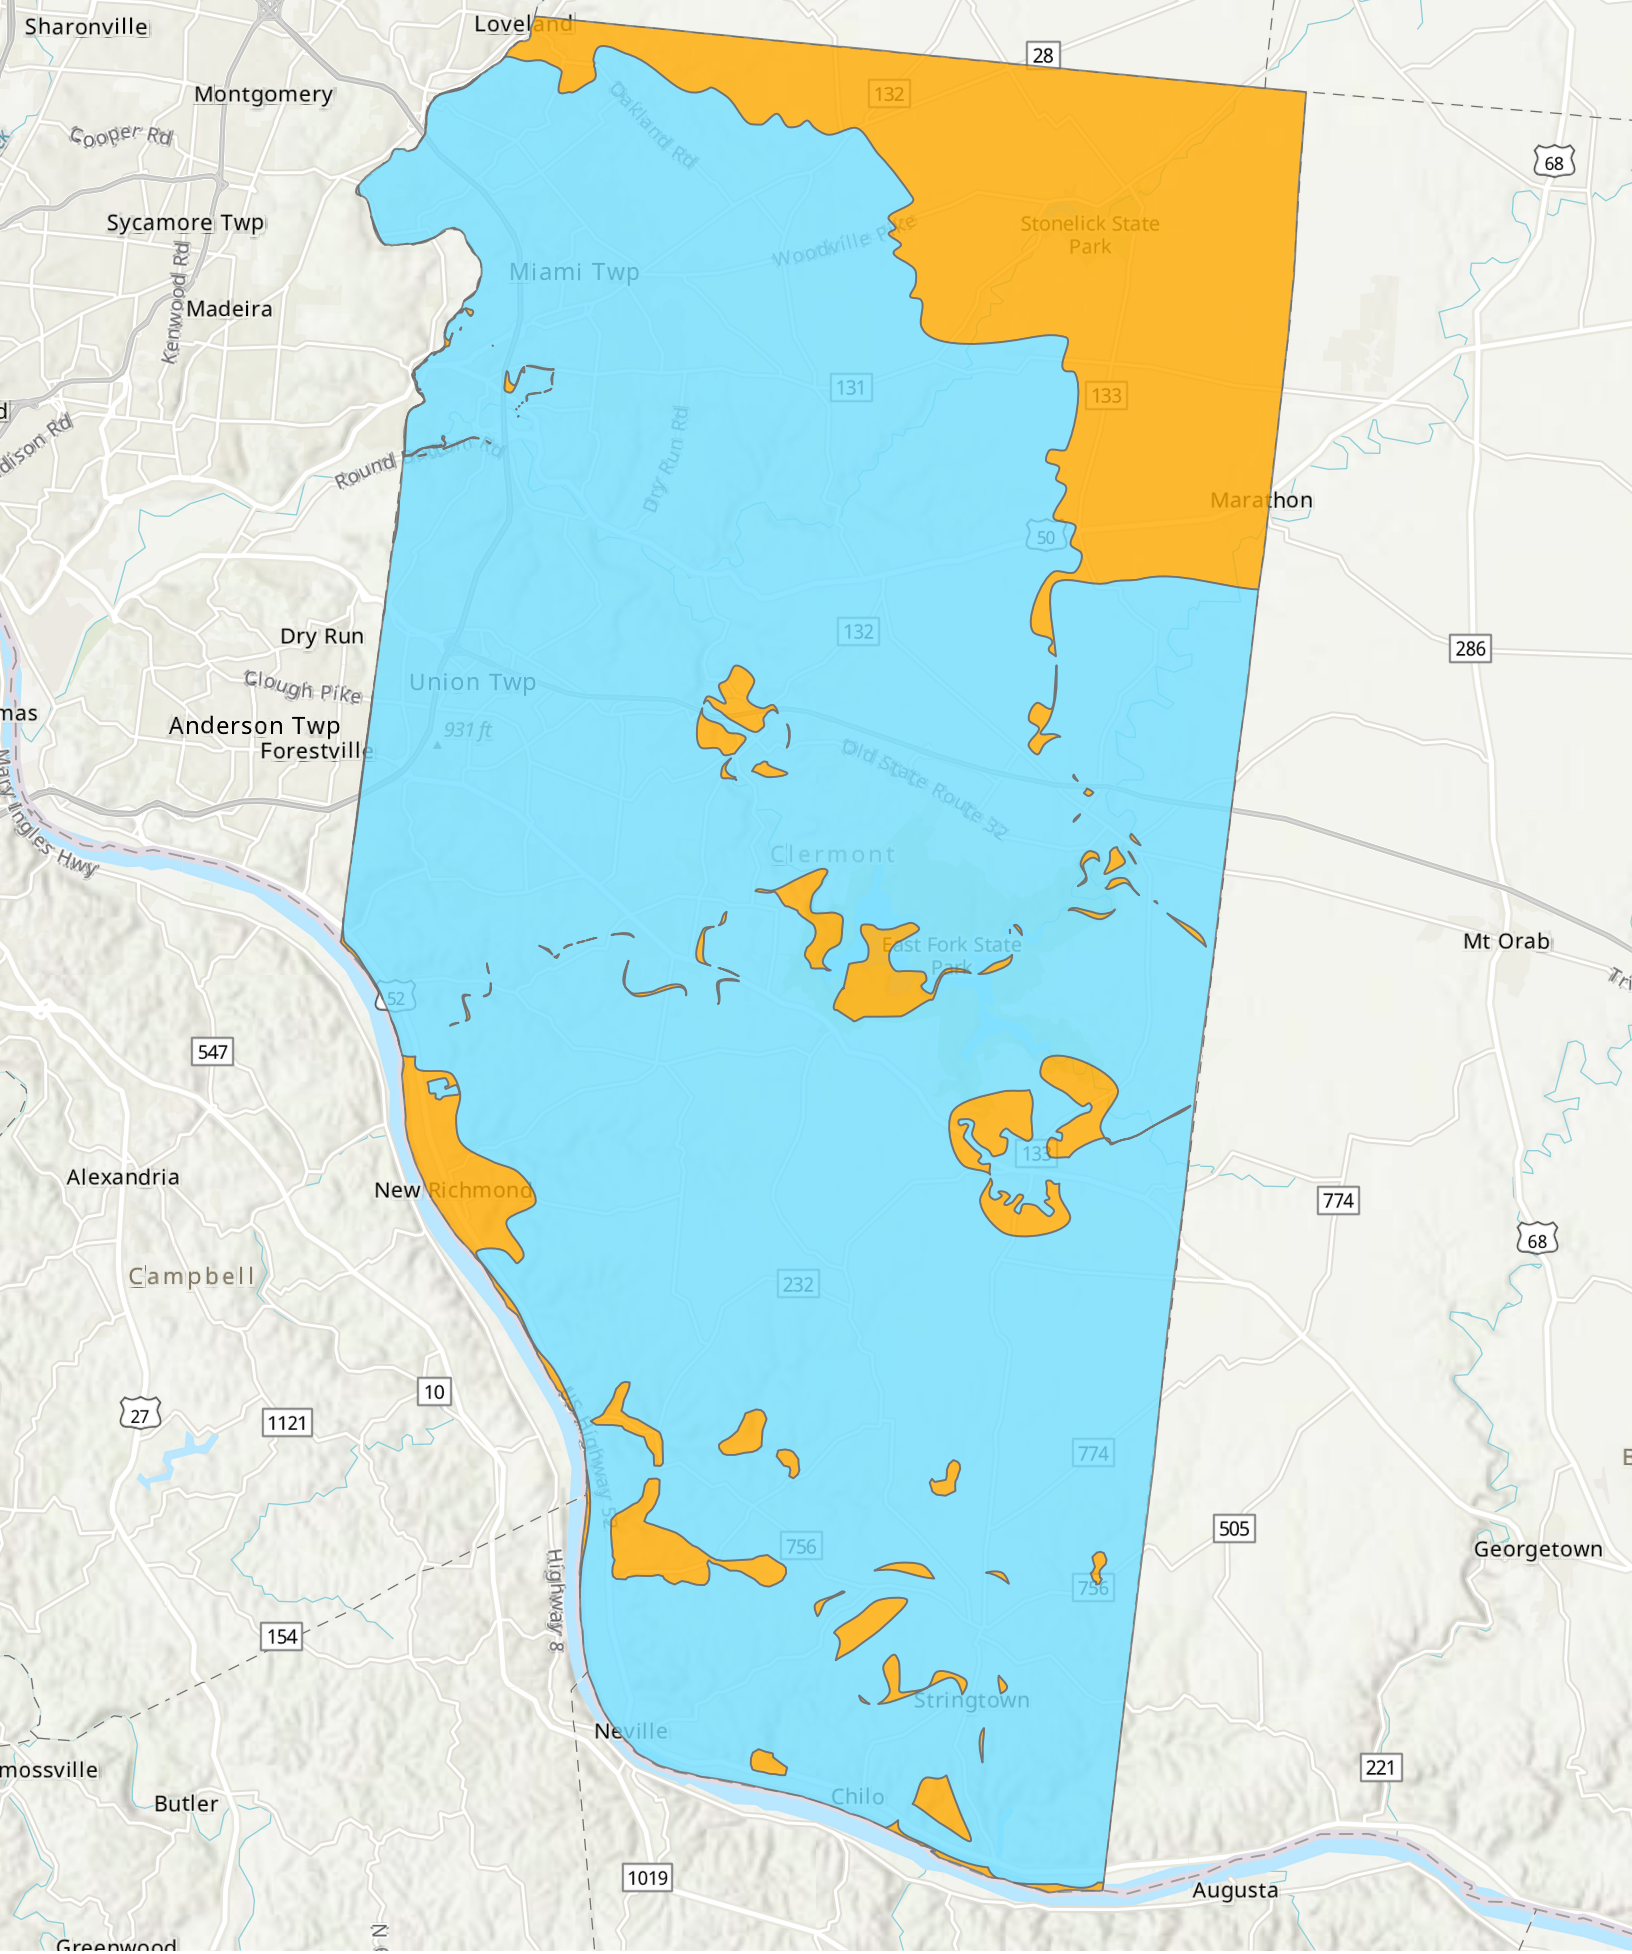

Source: Ohio EPA, Community Water Systems coverage area data and/or line area data. Created by Ohio University Voinovich School June, 2022

Brown County Generalized Water Coverage

Source: Ohio EPA, Community Water Systems coverage area data and/or line area data. Created by Ohio University Voinovich School June, 2022

- Brown Co With Water
- Brown Co Without Water

Carroll County Generalized Water Coverage

Source: Ohio EPA, Community Water Systems coverage area data and/or line area data. Created by Ohio University Voinovich School June, 2022