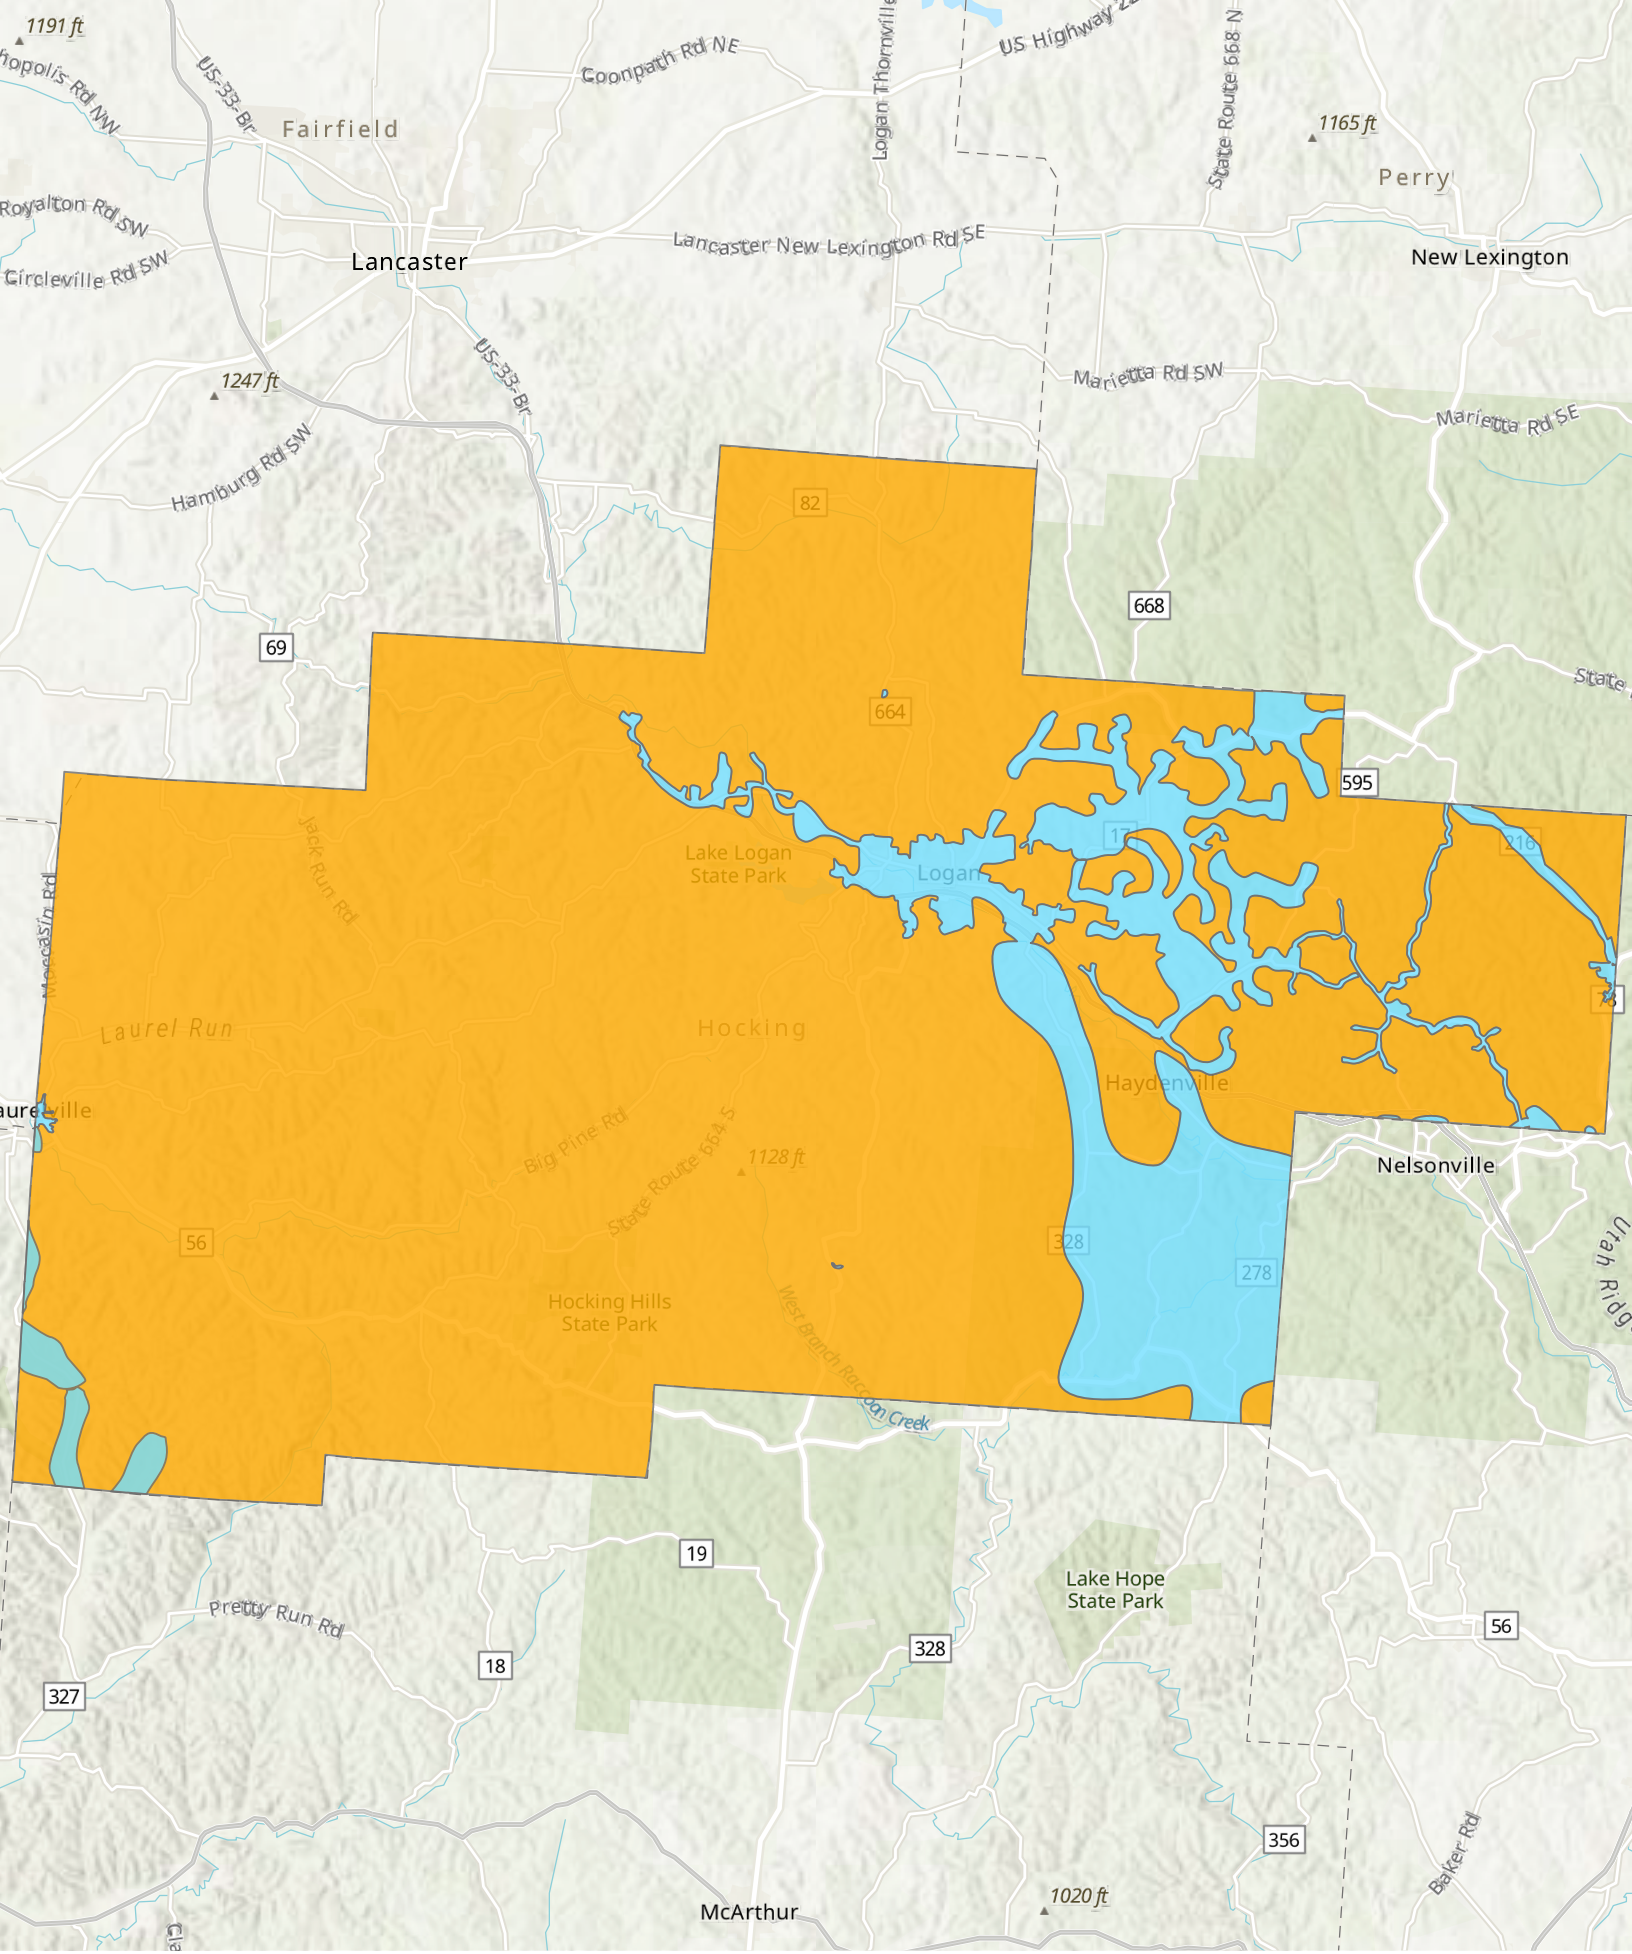

- Hocking Co With Water
- Hocking Co Without Water

Hocking County Generalized Water Coverage

Source: Ohio EPA, Community Water Systems coverage area data and/or line area data. Created by Ohio University Voinovich School June, 2022