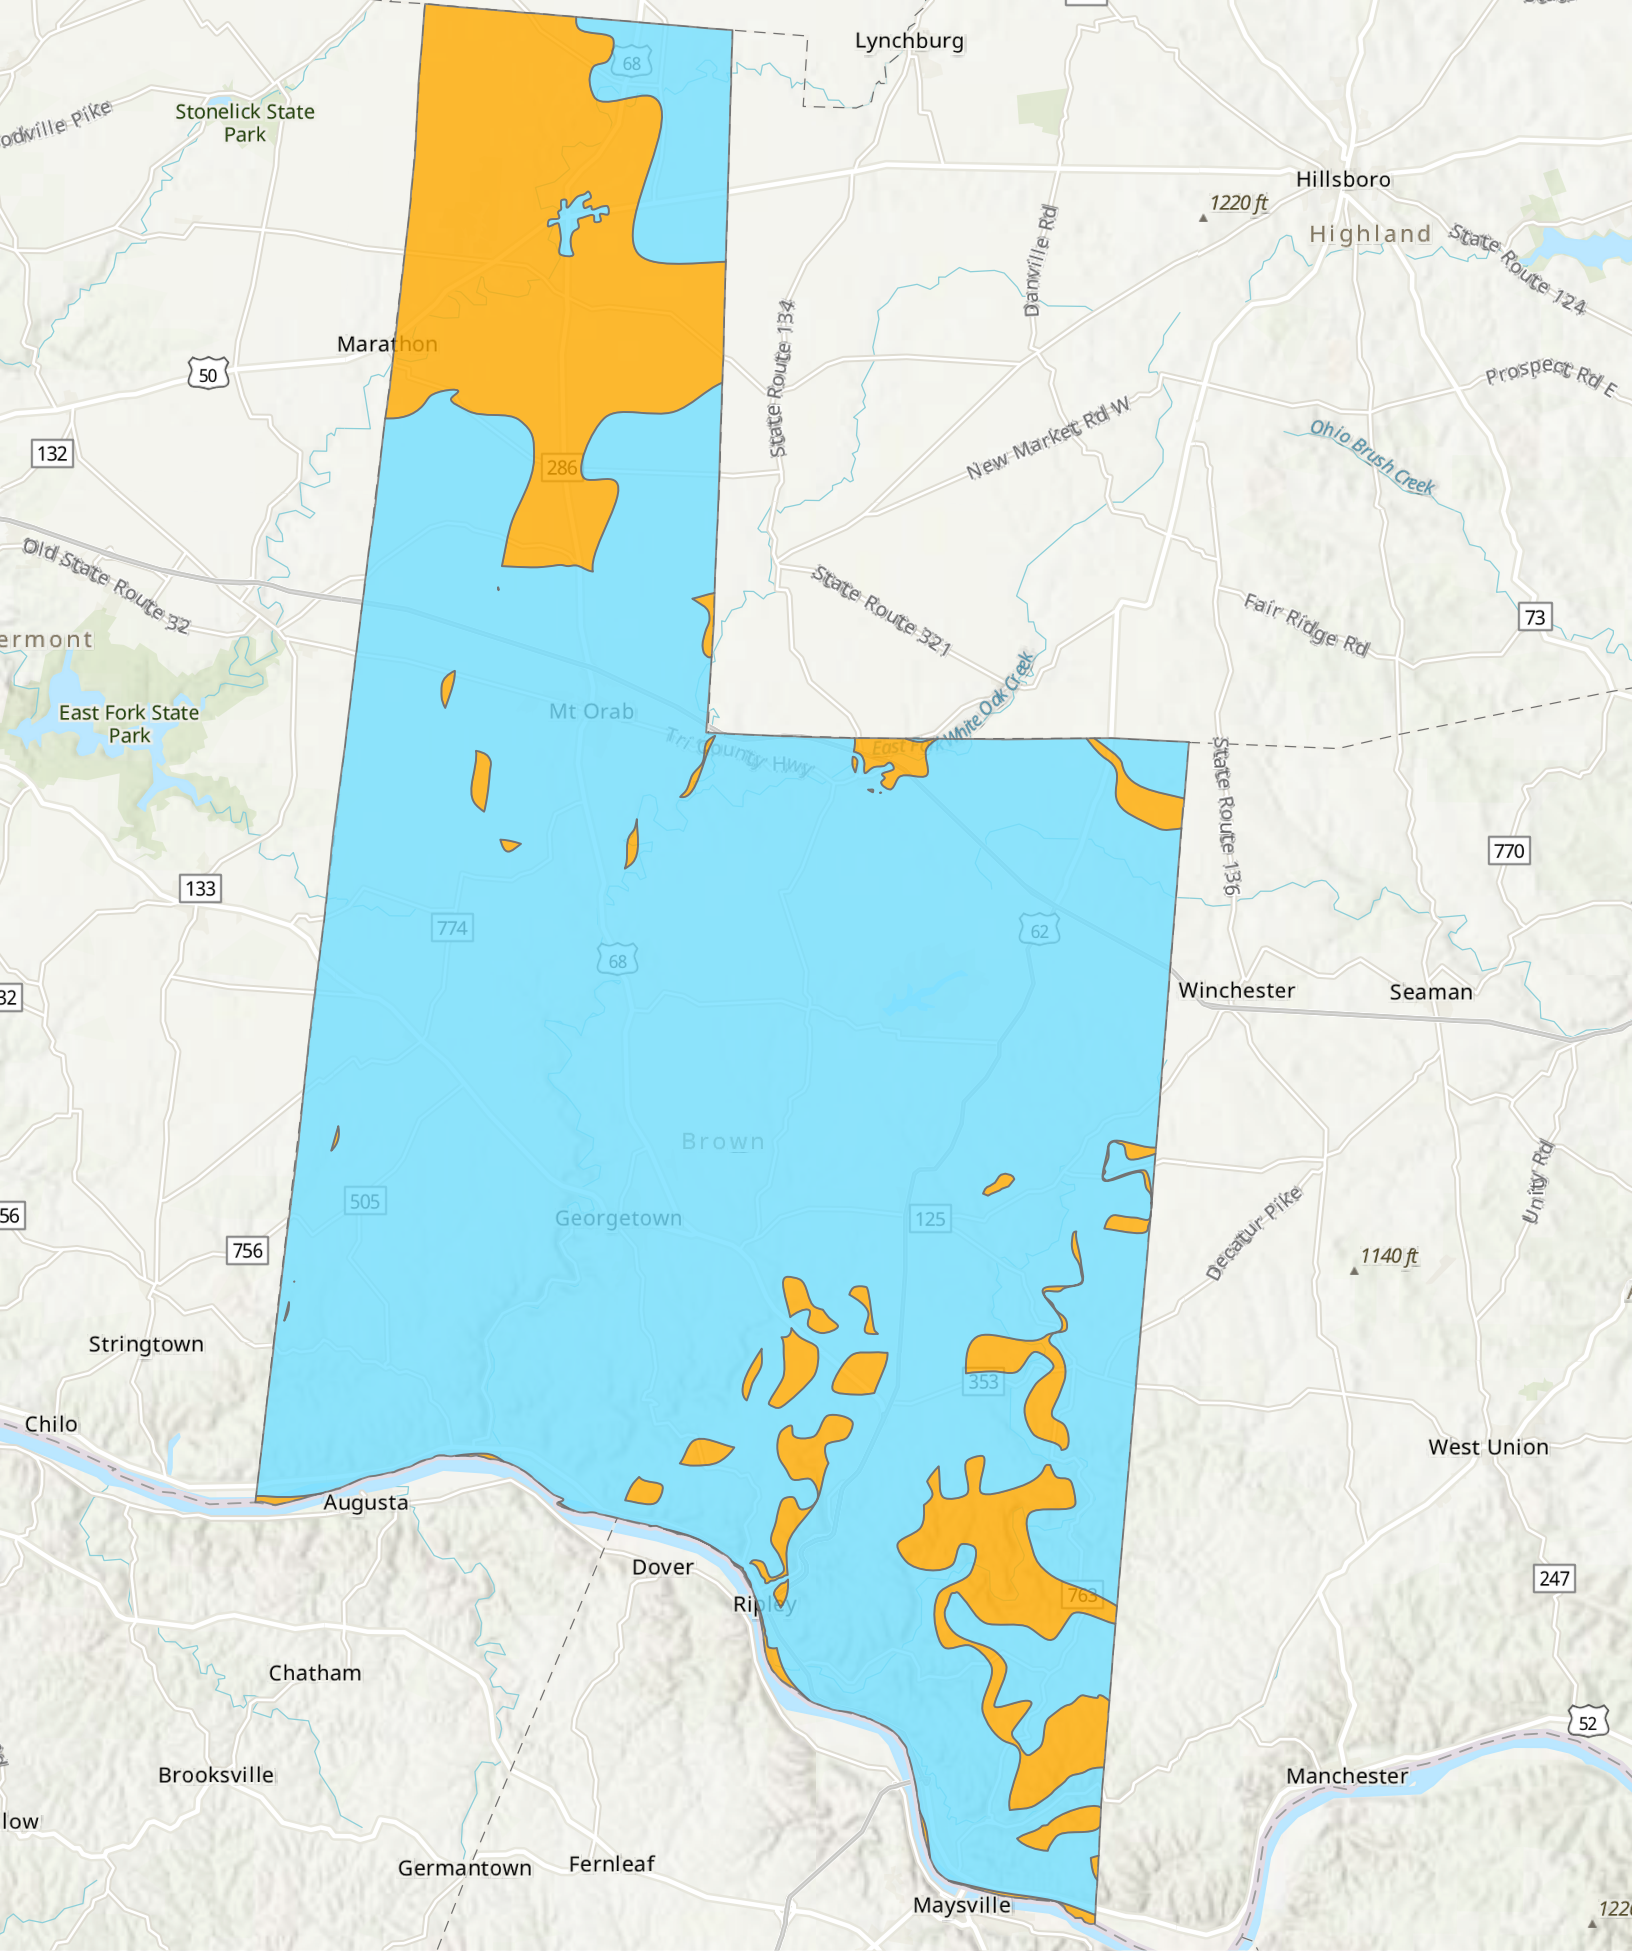

- Ashtabula Co With Water
- Ashtabula Co Without Water

Ashtabula County Generalized Water Coverage

Source: Ohio EPA, Community Water Systems coverage area data and/or line area data. Created by Ohio University Voinovich School June, 2022

Athens County Generalized Water Coverage

Source: Ohio EPA, Community Water Systems coverage area data and/or line area data. Created by Ohio University Voinovich School June, 2022

Belmont County Generalized Water Coverage

Source: Ohio EPA, Community Water Systems coverage area data and/or line area data. Created by Ohio University Voinovich School June, 2022

Brown County Generalized Water Coverage

Source: Ohio EPA, Community Water Systems coverage area data and/or line area data. Created by Ohio University Voinovich School June, 2022