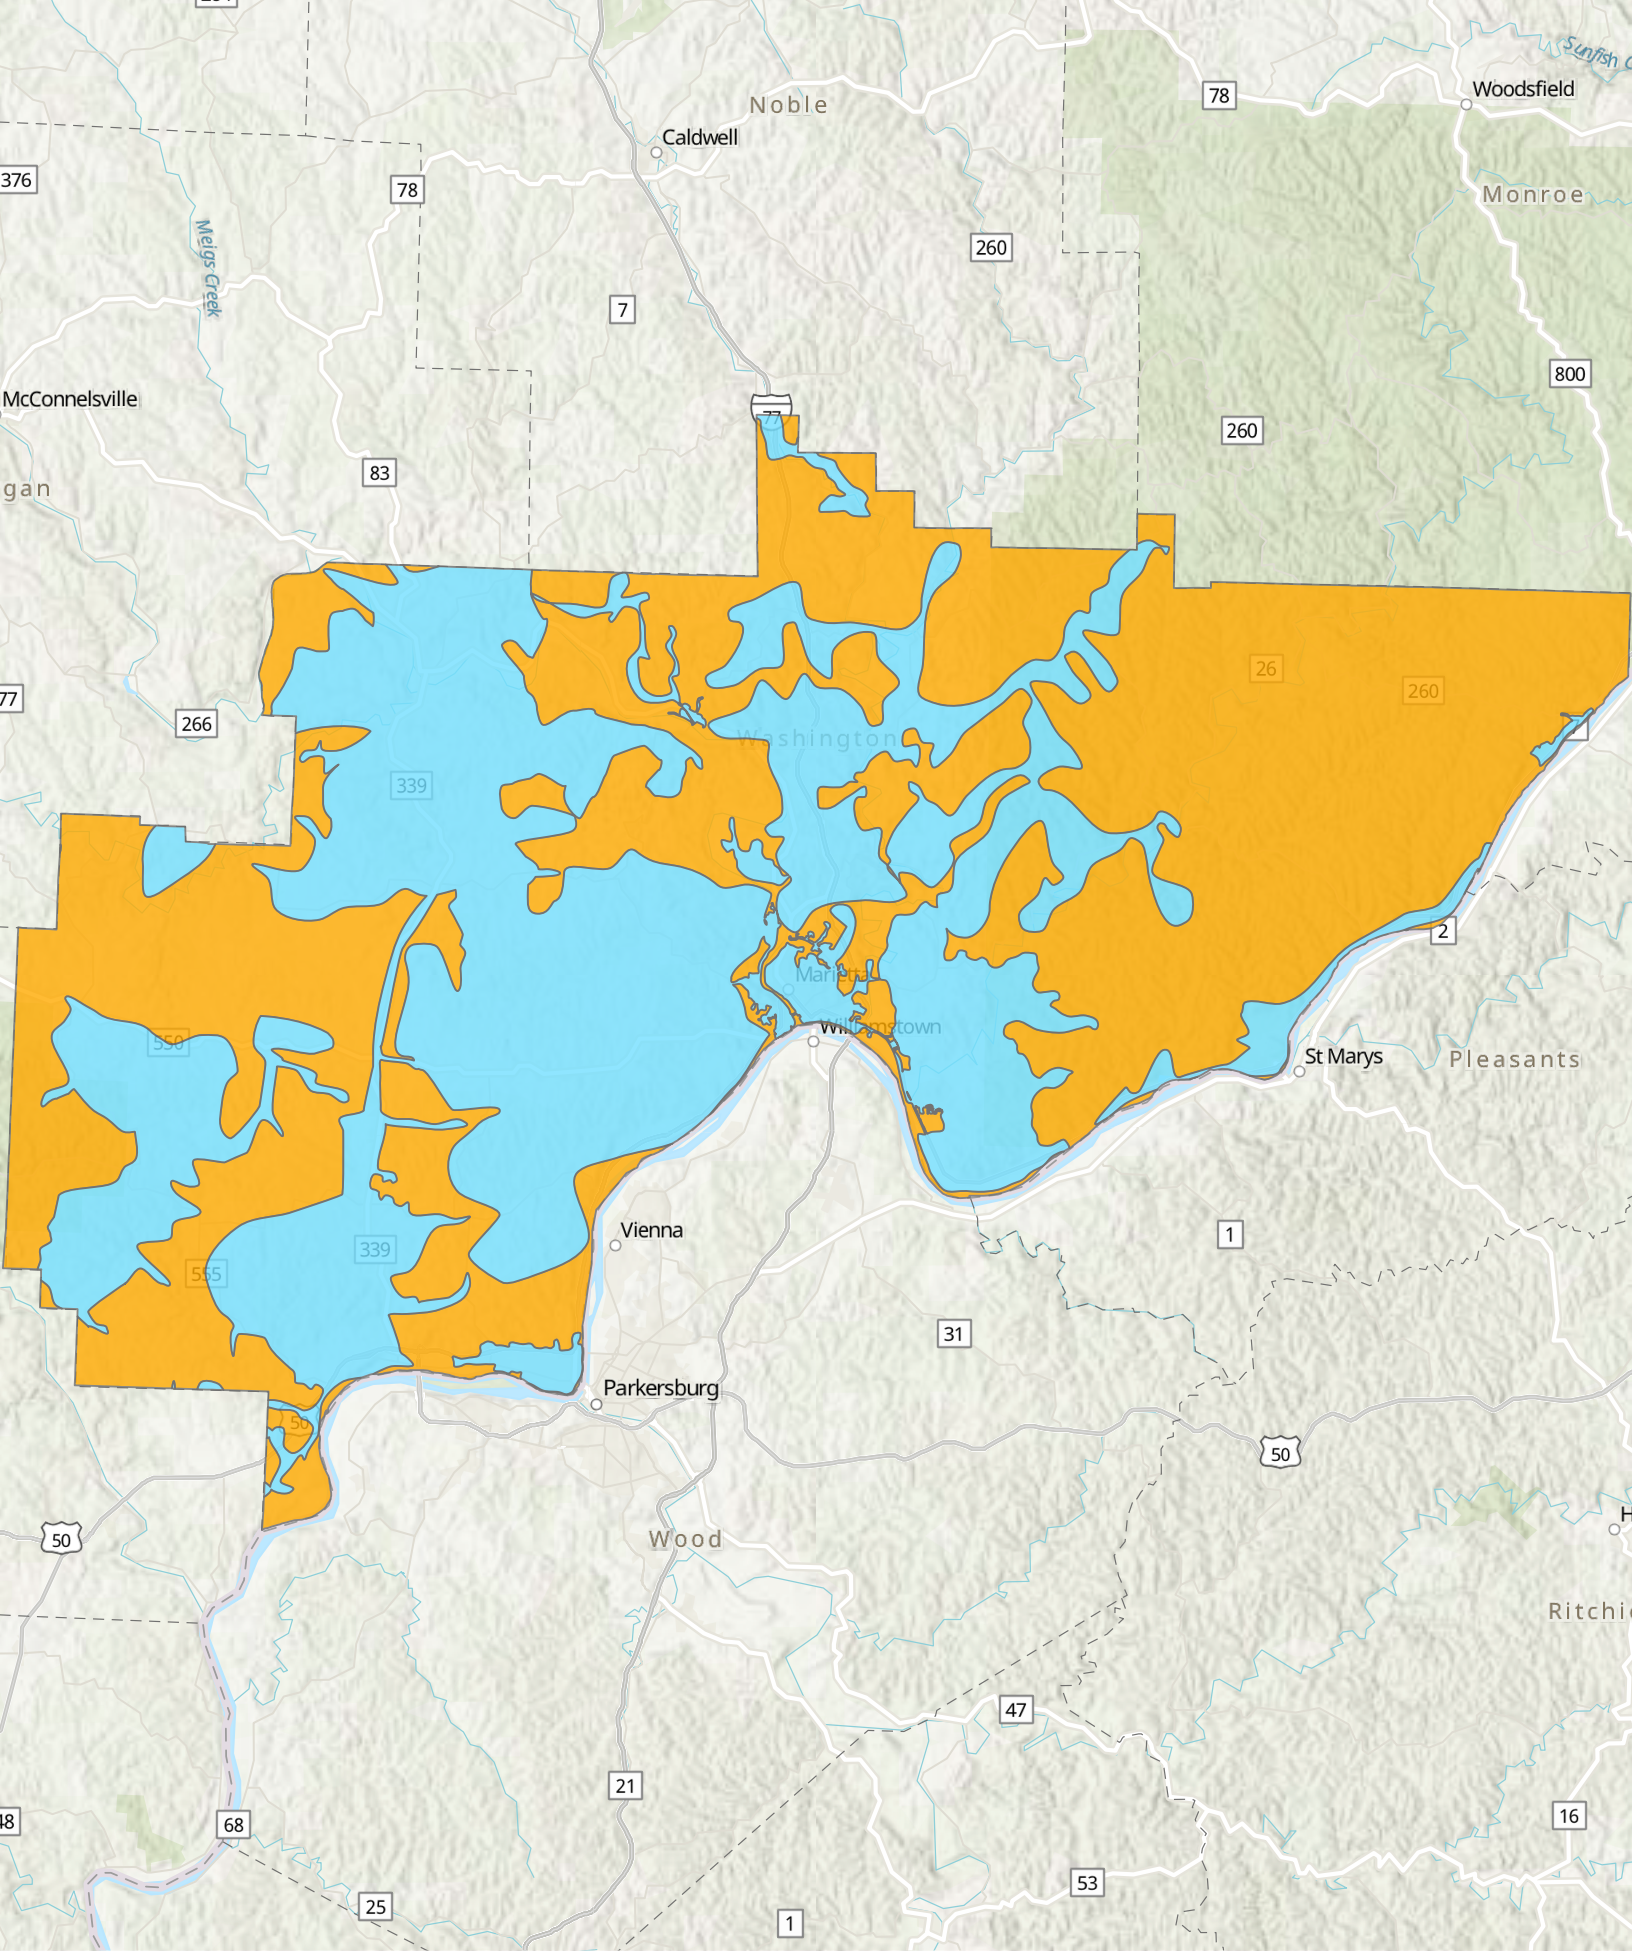

Trumbull County Generalized Water Coverage

Source: Ohio EPA, Community Water Systems coverage area data and/or line area data. Created by Ohio University Voinovich School June, 2022

- Tuscarawas Co With Water
- Tuscarawas Co Without Water

Tuscarawas County Generalized Water Coverage

Source: Ohio EPA, Community Water Systems coverage area data and/or line area data. Created by Ohio University Voinovich School June, 2022

Vinton County Generalized Water Coverage

Source: Ohio EPA, Community Water Systems coverage area data and/or line area data. Created by Ohio University Voinovich School June, 2022

Washington Co With Water
Washington Co Without Water

Washington County Water Access