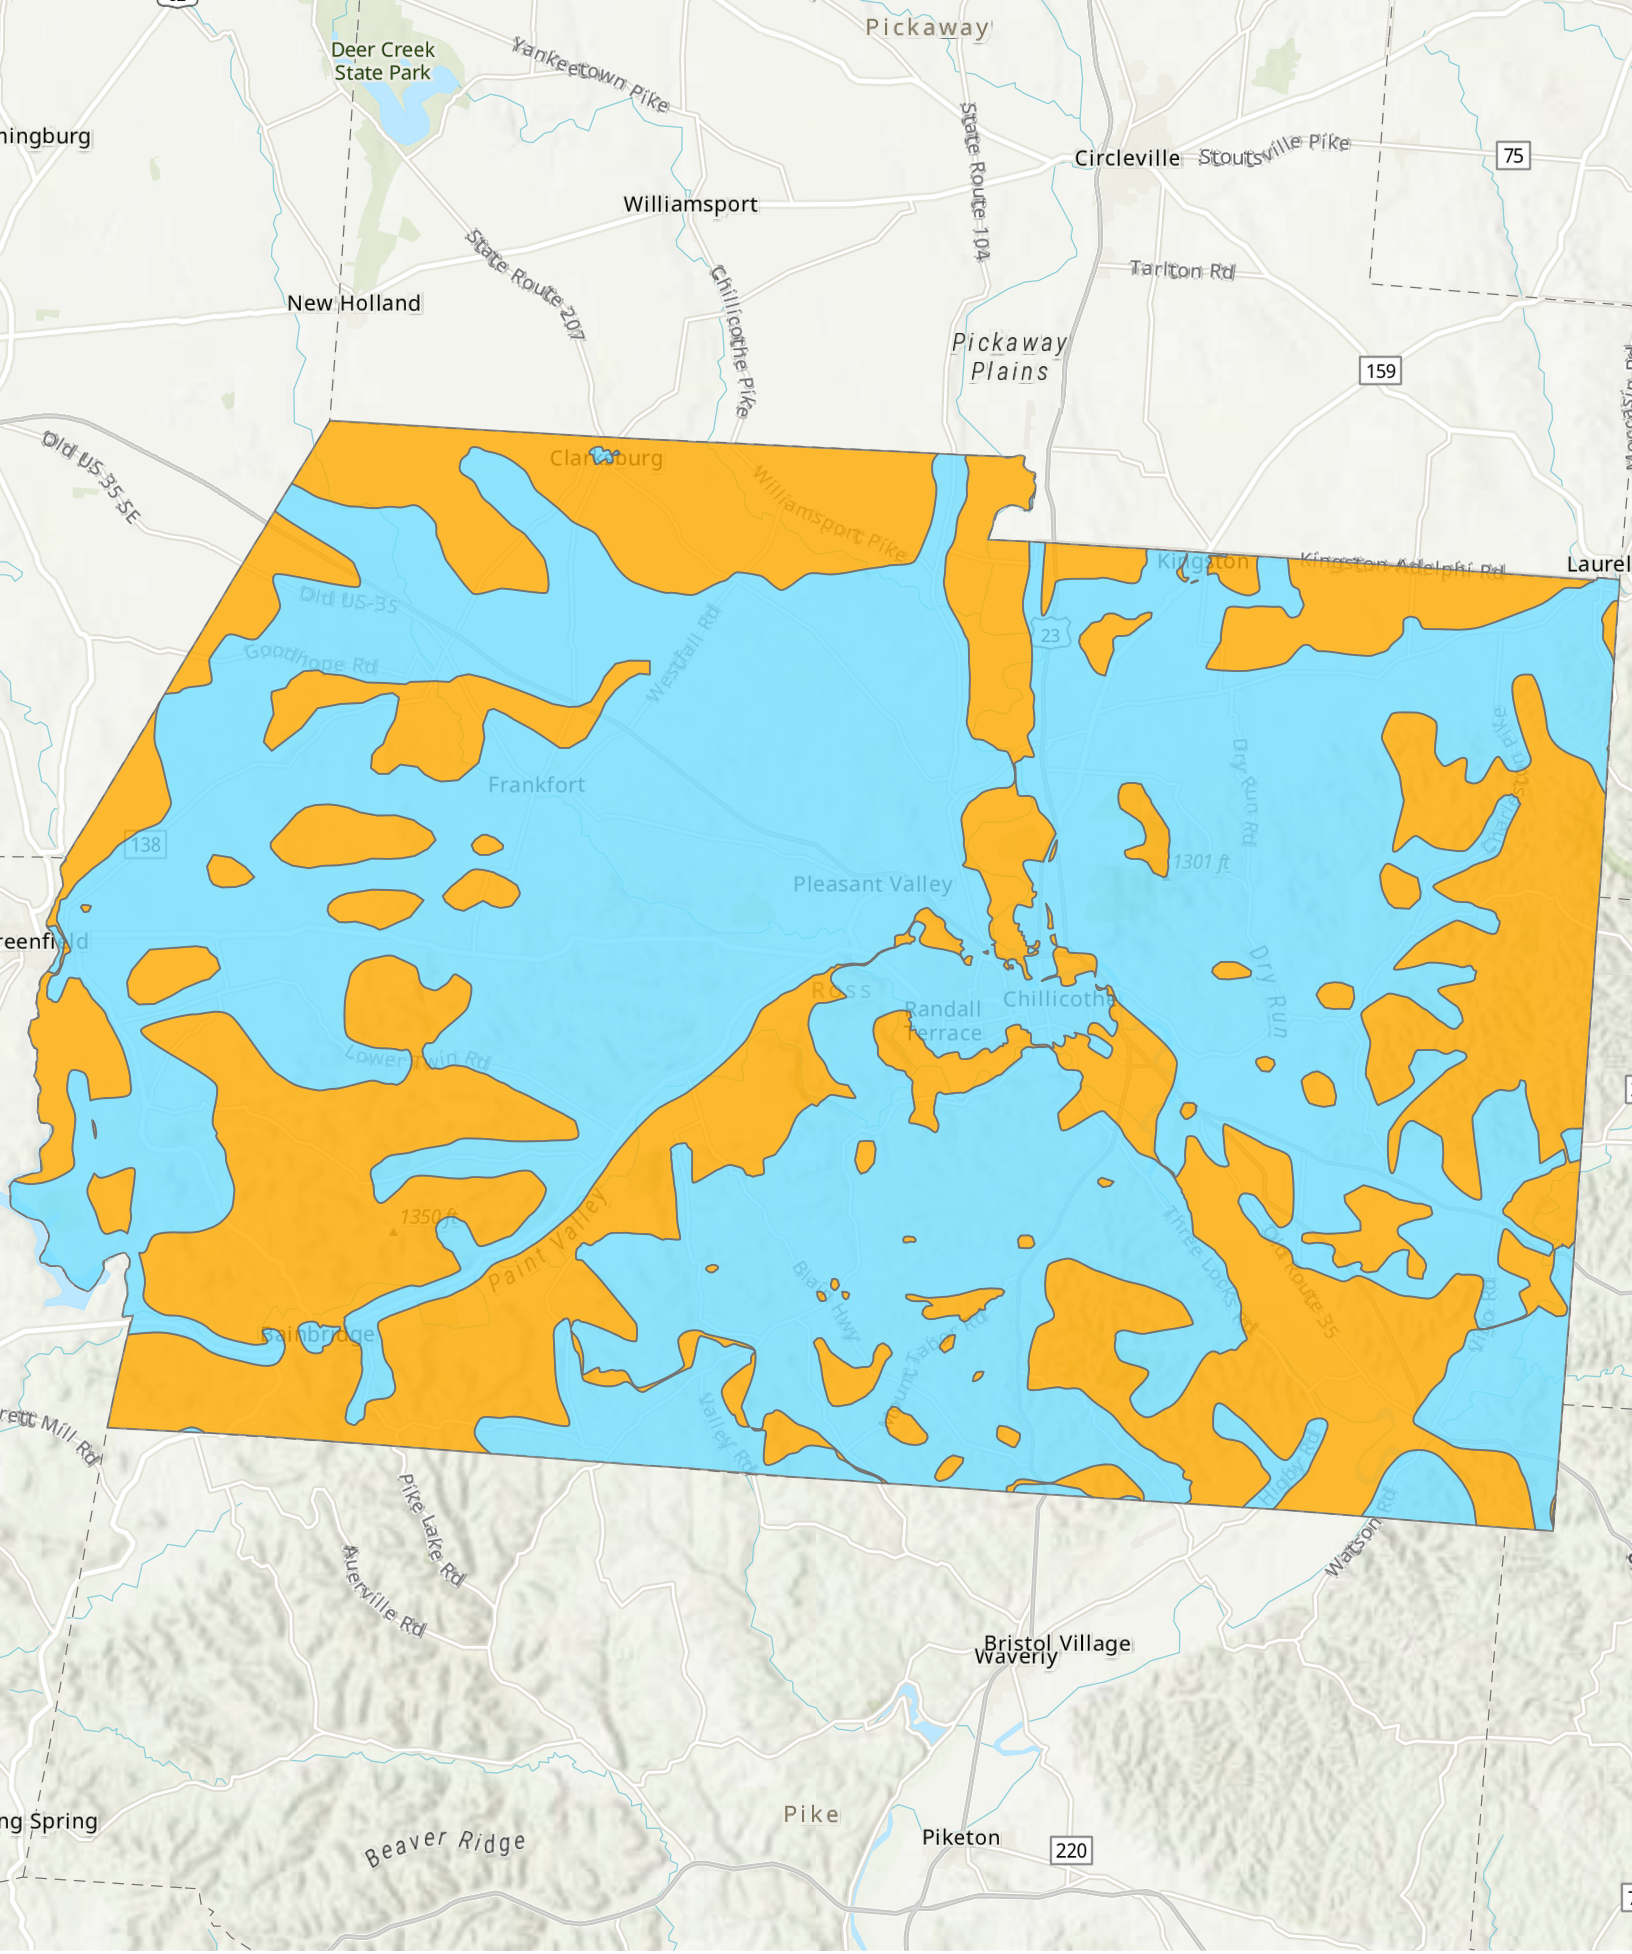

- Ross Co With Water
- Ross Co Without Water

Ross County Generalized Water Coverage

Source: Ohio EPA, Community Water Systems coverage area data and/or line area data. Created by Ohio University Voinovich School June, 2022