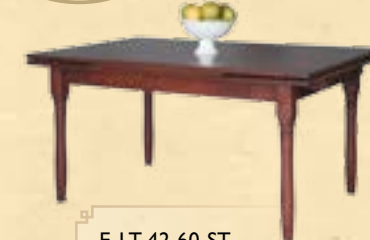

E-72-AS
Sunnycrest Arm Chair

E-DP-48-72-RB
Sunnycrest Table
48d x 72w
1-4 leaves available.

E-28-F
Fulton Side Chair

E-28-AF
Fulton Arm Chair

Leaf slides in for storage.

Leaf pulls out to expand table.

E-LT-42-60-ST
Fulton Table
42d x 60w00
Two 16" leaves

E-SH-68
Fulton Hutch
69w x 20 1/2 d x 81 h

1-4 leaves available
leaf storage.

E-DP-48-72-CC
Wheatland Table
48d x 72w
Pedestal options on pg 28.

E-HS5-L
Wheatland Hutch
57w x 21¹/₂d x 81h

E-CH-32
Wheatland Corner Hutch
81h

E-CH-22
Wheatland Corner Hutch
81h

E-44-W
Wheatland Side Chair

E-44-AW
Wheatland Arm Chair

E-25-CH
Country Harvest Side Chair

E-25-ACH
Country Harvest Arm Chair

E-LT-42-54
Country Harvest Table
42d x 54w
1-12 leaves available.