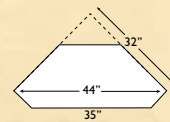

E-72-AS
Sunnycrest Arm Chair

E-DP-48-72-RB
Sunnycrest Table
48d x 72w
1-4 leaves available.

E-28-F
Fulton Side Chair

E-28-AF
Fulton Arm Chair

Leaf slides in for storage.

Leaf pulls out to expand table.

E-LT-42-60-ST
Fulton Table
42d x 60w00
Two 16" leaves

E-SH-68
Fulton Hutch
69w x 20 1/2 d x 81 h

1-4 leaves available
leaf storage.

E-DP-48-72-CC
Wheatland Table
48d x 72w
Pedestal options on pg 28.

E-HS5-L
Wheatland Hutch
57w x 21¹/₂d x 81h

E-CH-32
Wheatland Corner Hutch
81h

E-CH-22
Wheatland Corner Hutch
81h

E-44-W
Wheatland Side Chair

E-44-AW
Wheatland Arm Chair

E-25-CH
Country Harvest Side Chair

E-25-ACH
Country Harvest Arm Chair

E-LT-42-54
Country Harvest Table
42d x 54w
1-12 leaves available.

E-48-S
Country Harvest Server
48w x 20¹/₂d x 32h

E-H-68-M
Country Harvest Hutch
68w x 20¹/₂d x 81h

E-35-AM
Manhattan
Arm Chair

E-35-M
Manhattan
Side Chair

E-1K-48-72
Manhattan Table
48d x 72w
Available without spindles.