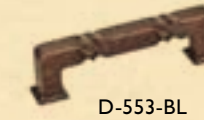

Bed Options

Hardware Options