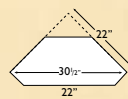

E-72-AS
Sunnycrest Arm Chair

E-DP-48-72-RB
Sunnycrest Table
48d x 72w
1-4 leaves available.

E-28-F
Fulton Side Chair

E-28-AF
Fulton Arm Chair

Leaf slides in for storage.

Leaf pulls out to expand table.

E-LT-42-60-ST
Fulton Table
42d x 60w00
Two 16" leaves

E-SH-68
Fulton Hutch
69w x 20 1/2 d x 81 h

1-4 leaves available
leaf storage.

E-DP-48-72-CC
Wheatland Table
48d x 72w
Pedestal options on pg 28.

E-HS5-L
Wheatland Hutch
57w x 21¹/₂d x 81h

E-CH-32
Wheatland Corner Hutch
81h

E-CH-22
Wheatland Corner Hutch
81h

E-44-W
Wheatland Side Chair

E-44-AW
Wheatland Arm Chair

E-25-CH
Country Harvest Side Chair

E-25-ACH
Country Harvest Arm Chair

E-LT-42-54
Country Harvest Table
42d x 54w
1-12 leaves available.