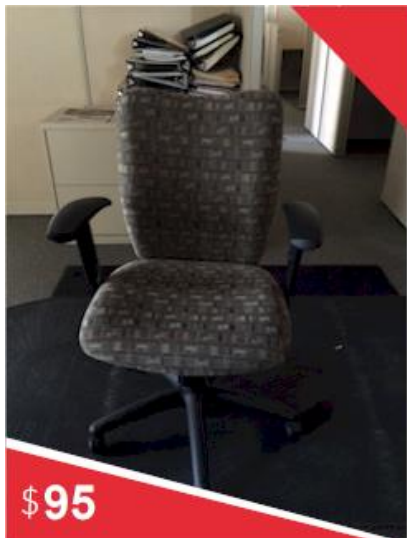

$95

Office Chairs – Limited QTY