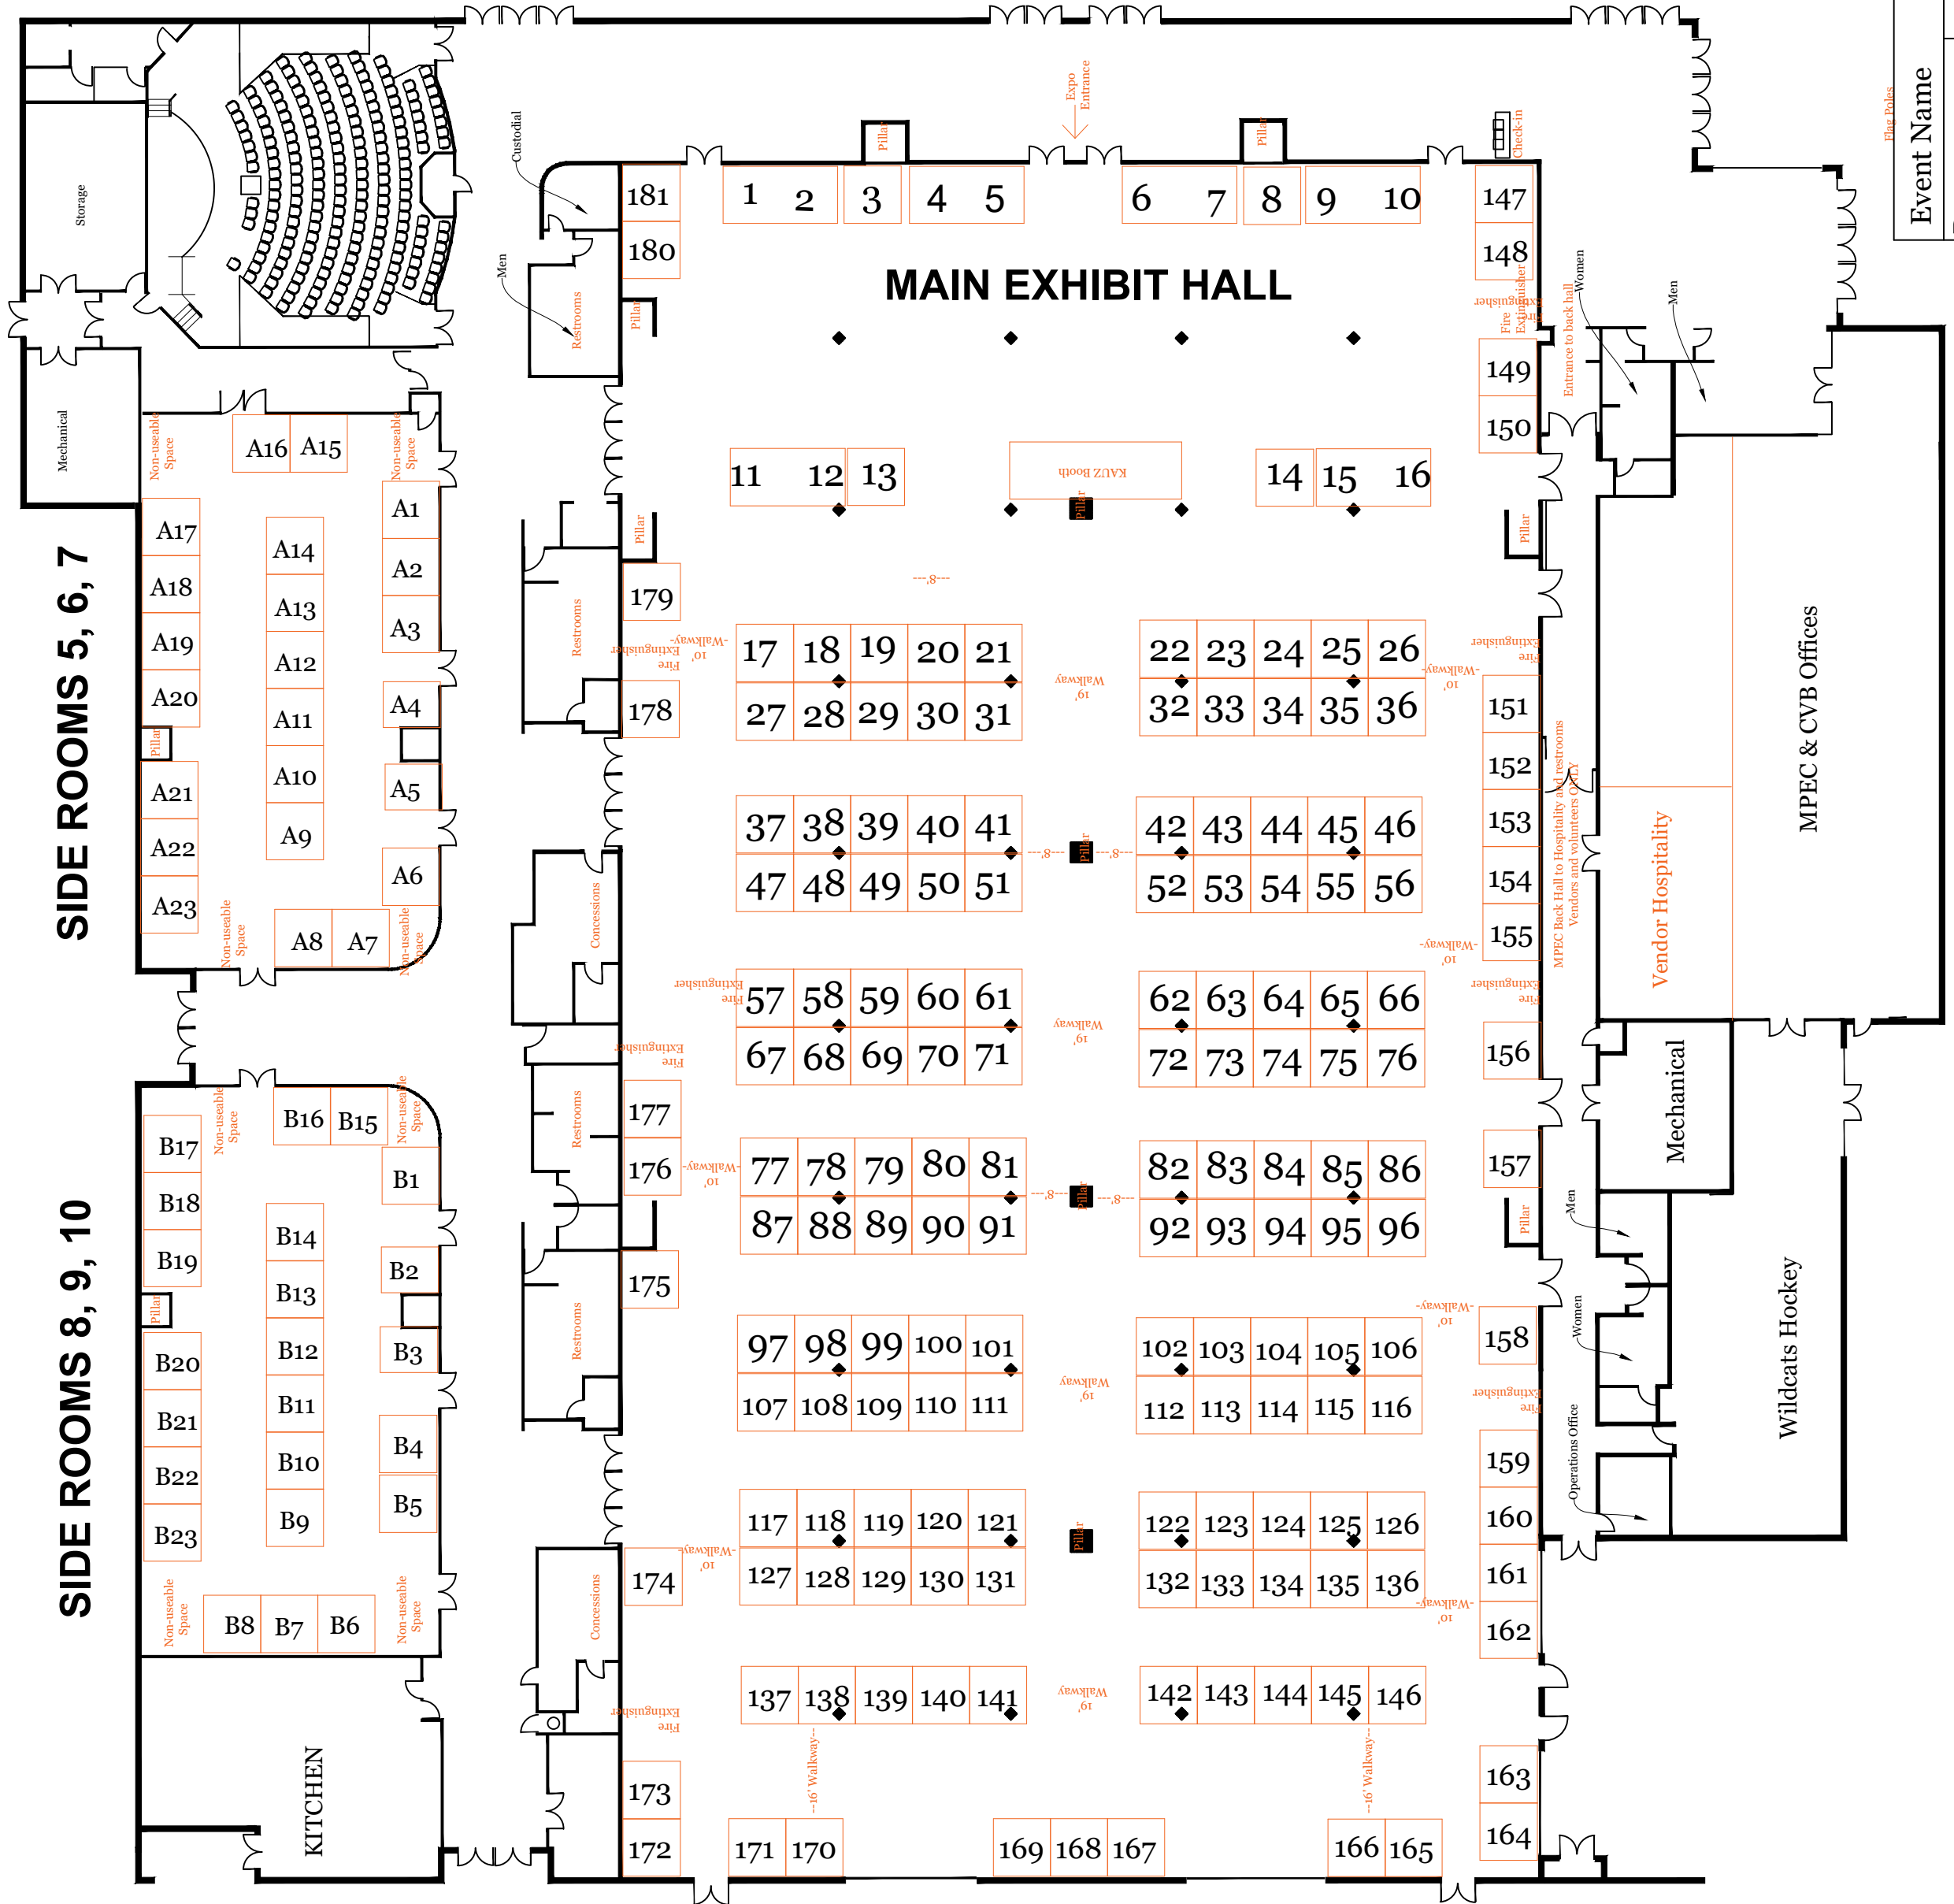

FALL MARKET 2025 / MPEC WICHITA FALLS, TX

LOAD IN THROUGH BAY DOORS (WEST SIDE)

Event Name

Date 03/20/2017

Scale NTS