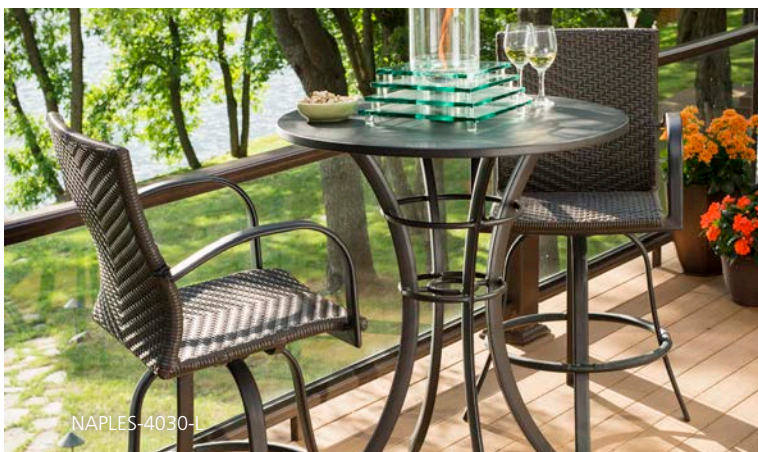

o u t d o o r f u r n i t u r e

Comfortable furniture makes any outdoor room complete. Our furniture is functional and beautiful. Add a fire pit or fire table for ambiance. Now you have a warm, cozy gathering place to relax or entertain with family and friends.

empire collection

Empire Bar Stools
EMPIRE-BAR

Empire Dining Chair
EMPIRE-DINE

Square Empire Pub Table
EMP-PUB-SQ-K

Round Empire Pub Table
EMP-PUB-RD-K

EMPIRE BAR STOOLS

- Outdoor-rated fabric padded sling in Taupe
- Powder-coated aluminum frame in Dora Brown finish
- Swivel Bar Stool is the perfect height for pub tables & outdoor kitchens
- Set of 2

chat chairs

CFP42-RCH

- Modern powder-coated aluminum frame in Dora Brown with tan cushions or black finish with papaya cushions
- Deep seating on a rocking frame
- Outdoor rated cushions- Papaya is solution-dyed acrylic
- Set of 2

Papaya Chat Chairs
CFP42-RCH-P

naples bar stools

NAPLES-4030-1

- Outdoor resin wicker
- Powder coated aluminum frames in Dora Brown finish
- Swivel bar stool
- Wicker available in Leather color wicker
- Perfect height for Pub Tables and Outdoor Kitchens
- Set of 2