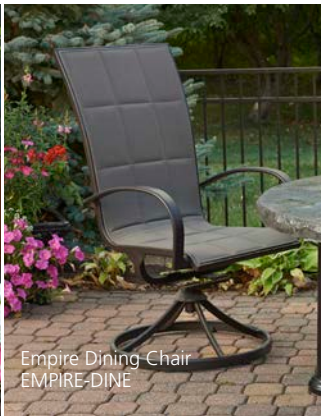

- 1) Select your furniture
- 2) Choose your fabric from names such as Sunbrella and Outdora

Loveseat with Chair in Spectrum Cilantro
ES5074-L-SC with ES5074-C-SC

- Outdoor-rated resin wicker for easy cleaning
- Powder-coated metal frames
- Deep seating for added comfort
- Choose from 3 standard Sunbrella® fabrics
- Special order fabrics available

empire collection

Empire Bar Stools
EMPIRE-BAR

Empire Dining Chair
EMPIRE-DINE

Square Empire Pub Table
EMP-PUB-SQ-K

Round Empire Pub Table
EMP-PUB-RD-K

EMPIRE BAR STOOLS

- Outdoor-rated fabric padded sling in Taupe
- Powder-coated aluminum frame in Dora Brown finish
- Swivel Bar Stool is the perfect height for pub tables & outdoor kitchens
- Set of 2

EMPIRE DINING CHAIRS

- Outdoor-rated fabric padded sling in Taupe
- Powder-coated aluminum frame in Dora Brown finish
- Swivel Rocker Dining chair works with both dining height and chat height tables
- Set of 2