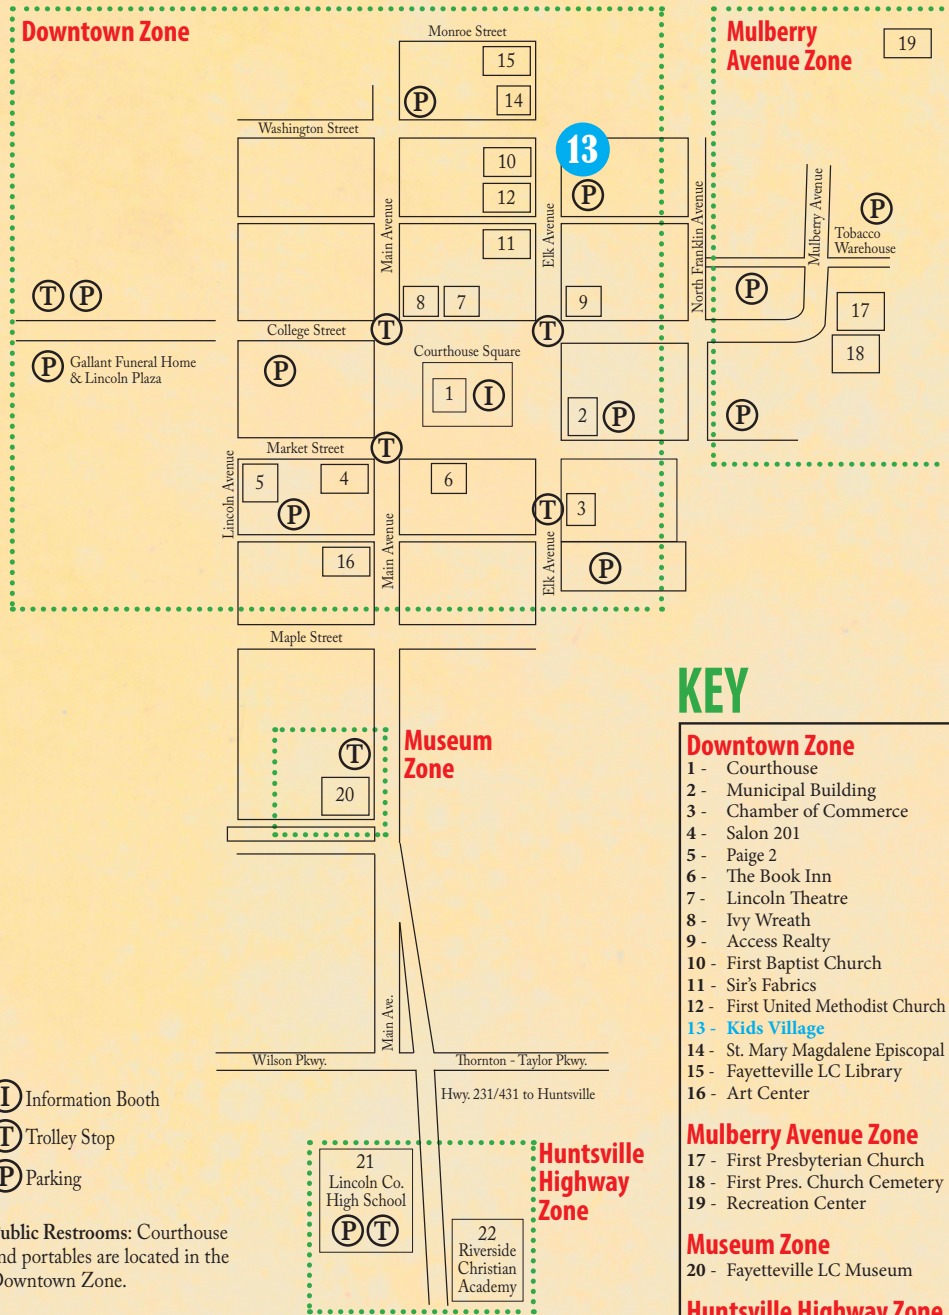

"Sanders Family Christmas"

Presented By Carriage House Players
 (20) Museum auditorium
 Friday: 7:00 P.M.
 Saturday: 2:00 P.M. & 7:00 P.M.
 Adults \$12, Students \$8
 www.CarriageHousePlayers.com

Elgan Brooks Memorial Christmas Tree Lighting

(1) Courthouse lawn, 5:00 P.M.
 Carols by: LCHS Chorus

Downtown Zone

KEY

- Downtown Zone**
 1 - Courthouse
 2 - Municipal Building
 3 - Chamber of Commerce
 4 - Salon 201
 5 - Paige 2
 6 - The Book Inn
 7 - Lincoln Theatre
 8 - Ivy Wreath
 9 - Access Realty
 10 - First Baptist Church
 11 - Sir's Fabrics
 12 - First United Methodist Church
 13 - Kids Village
 14 - St. Mary Magdalene Episcopal
 15 - Fayetteville LC Library
 16 - Art Center
- Mulberry Avenue Zone**
 17 - First Presbyterian Church
 18 - First Pres. Church Cemetery
 19 - Recreation Center
- Museum Zone**
 20 - Fayetteville LC Museum
- Huntsville Highway Zone**
 21 - Lincoln County High School
 22 - Riverside Christian Academy

I Information Booth
T Trolley Stop
P Parking

Public Restrooms: Courthouse and portables are located in the Downtown Zone.

Fayetteville is located 80 miles south of Nashville. From I-65 S, take Exit 14 to Fayetteville on HWY 64 E. Fayetteville is also 30 miles north of Huntsville, AL by way of 231/431 N. FREE Parking in and around Downtown! Chamber of Commerce - (931) 433-1234 | Fayetteville Main Street - (931) 433-7006

'Four on the Floor' Street Dance

(1) Southwest Corner of the City Square
 6:00 P.M. - 9:00 P.M.
Presented by Gerald's Foodland

Expressive Worship Puppet Performance

(2) Municipal Building, 1:00 P.M. & 4:00 P.M.
 Signing set to music & puppet ministry w/ message
Presented by Stewart's Chapel Baptist Church