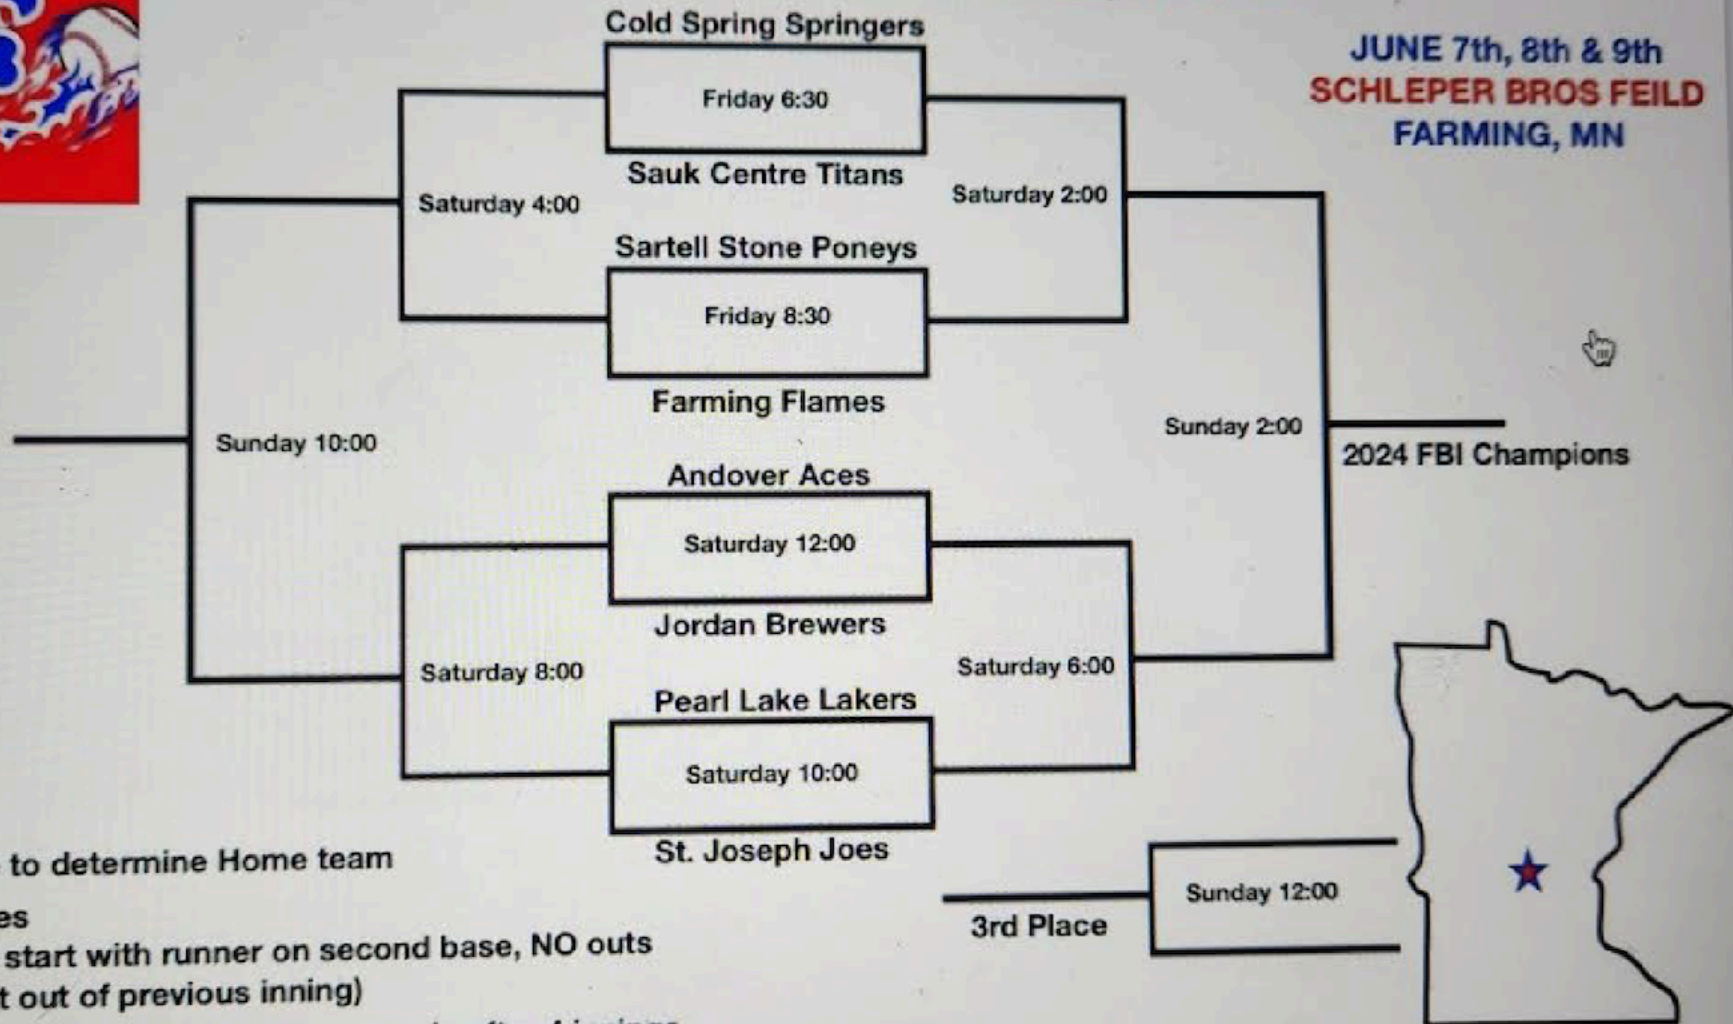

9th ANNUAL FARMING BASEBALL INVITATIONAL (FBI) 2024

JUNE 7th, 8th & 9th
SCHLEPER BROS FEILD
FARMING, MN

Shotgun race to determine Home team

7 Inning games

Extra innings start with runner on second base, NO outs
(runner is last out of previous inning)

Run rule after 5 innings, Fifteen run rule after 4 innings