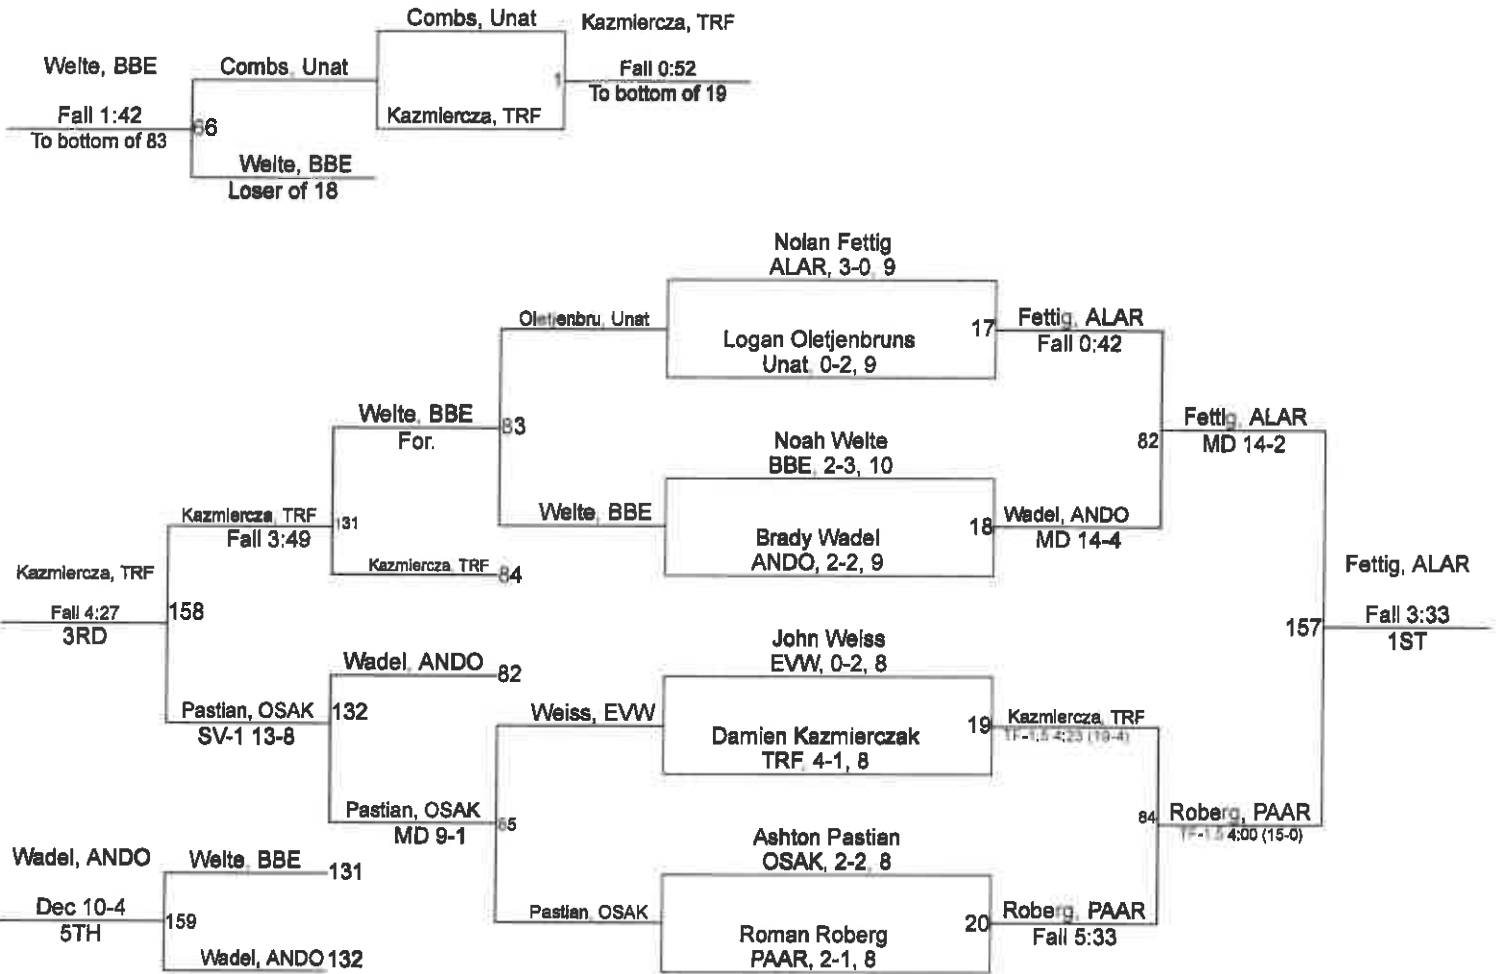

## Team Scores:

1	Thief River Falls	194.5
2	Belgrade-Brooten-Elrosa	149.5
3	Paynesville Area	129.5
4	Alexandria Area	122.0
5	Andover	121.0
6	Albany	113.0
7	Sauk Centre-Melrose	99.0
8	Osakis	78.0
9	Eden Valley-Watkins	65.5