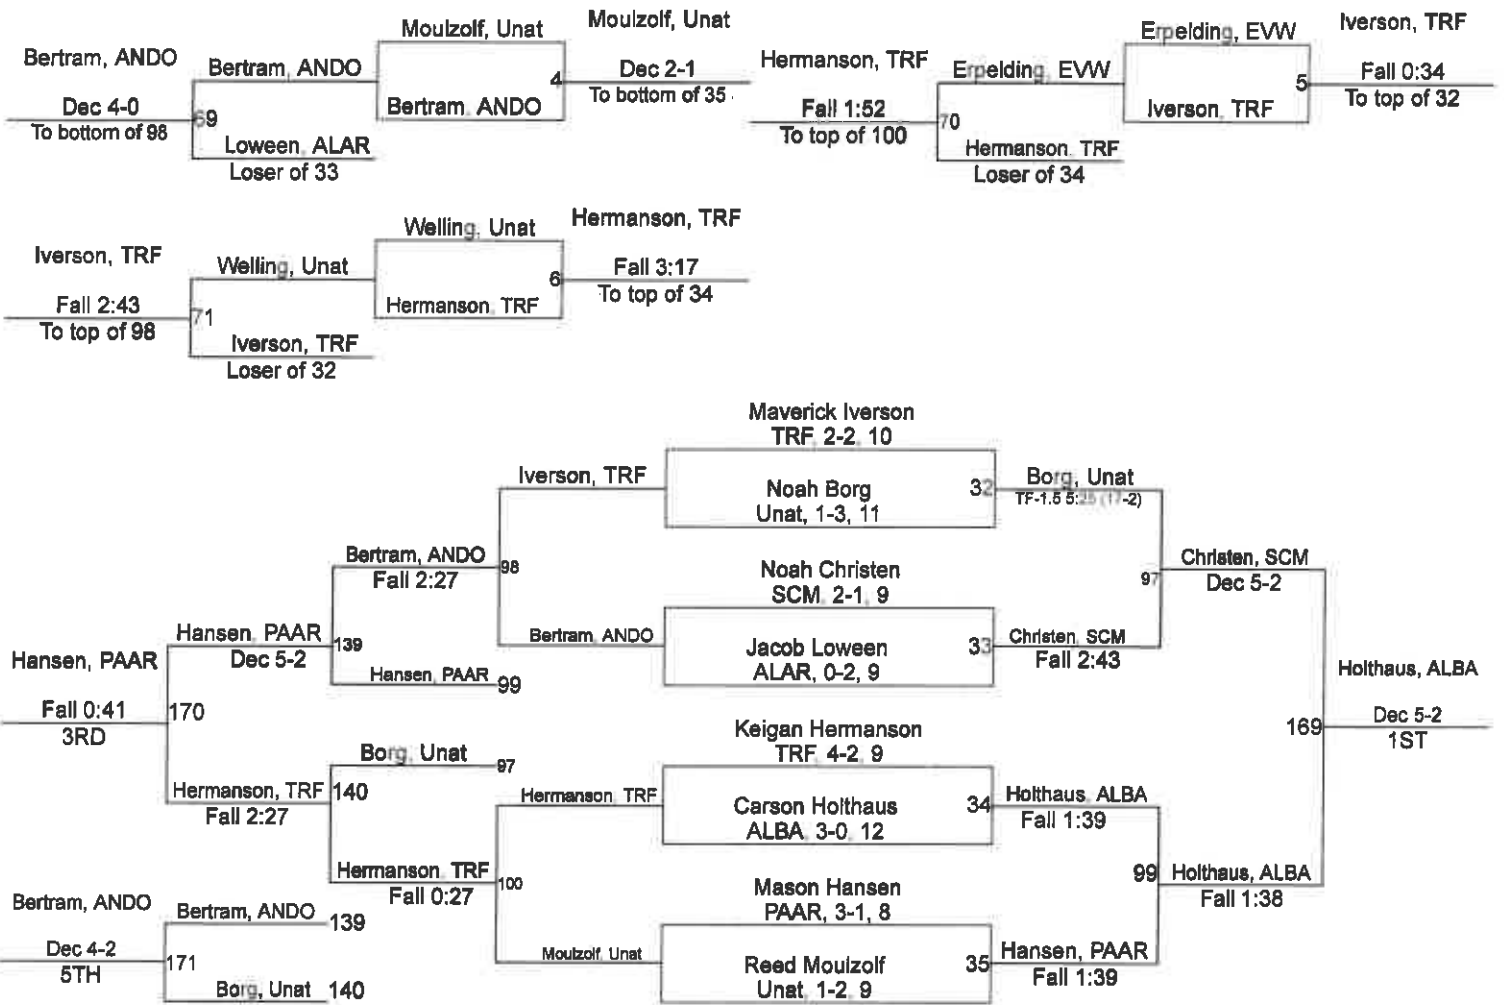

2022 Defender Open