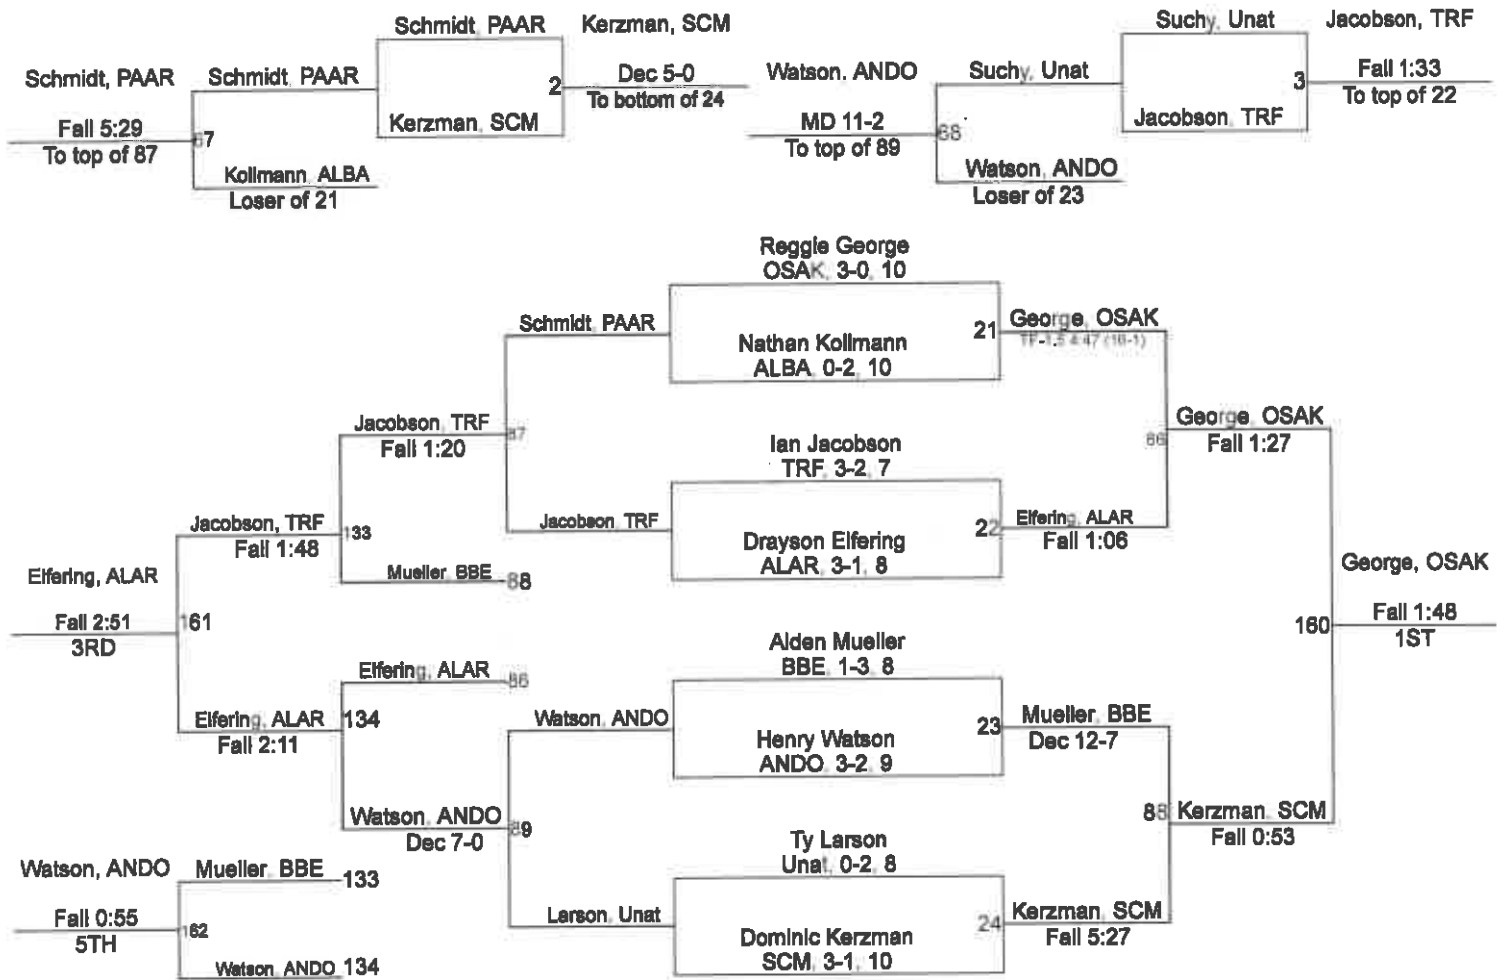

2022 Defender Open