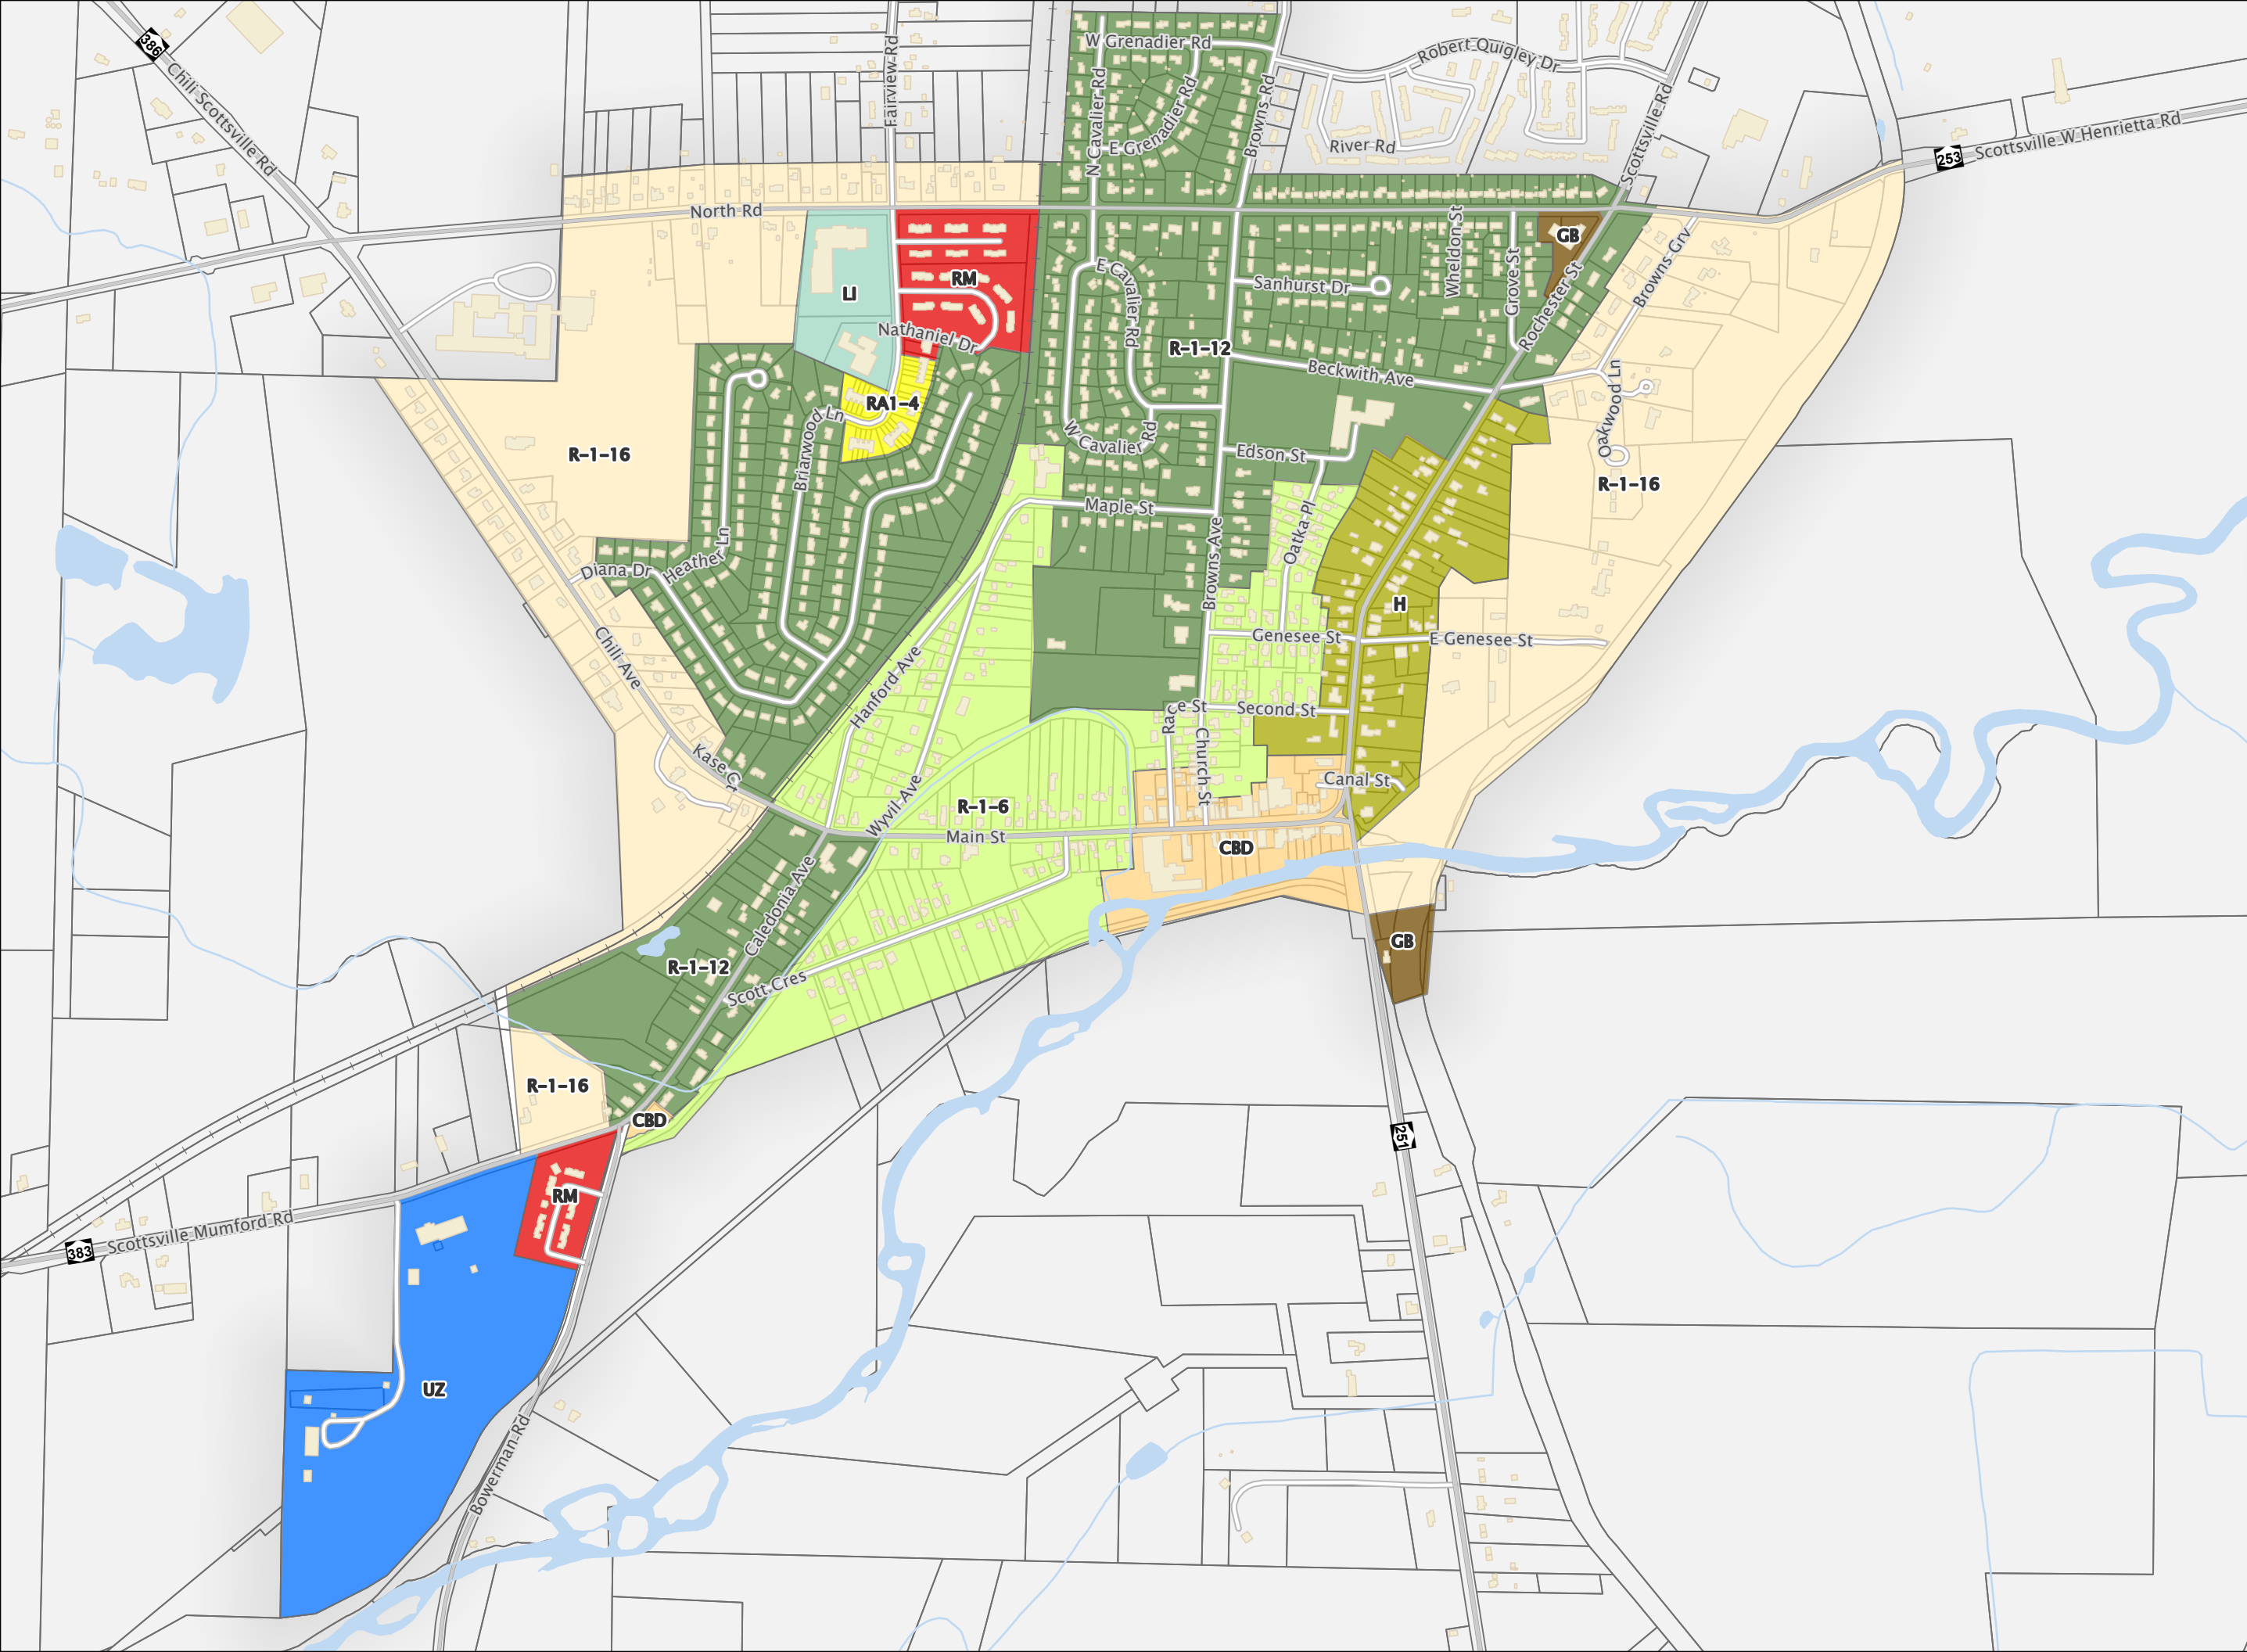

Village of Scottsville

Tree City USA

- | | | | |
|--|---------|--|--------|
| | Streams | | R-1-12 |
| | Water | | R-1-16 |
| | CBD | | R-1-6 |
| | GB | | RA1-4 |
| | H | | RM |
| | LI | | UZ |

0 500 1,000 Feet