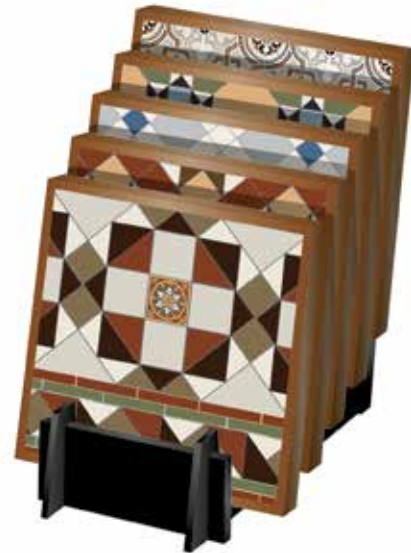

# Artworks

BIND-ART2  
Binder

Artworks Display Stand  
DS4028  
Dimensions: 96<sup>1</sup>/<sub>4</sub>" x 33<sup>3</sup>/<sub>4</sub>" x 33<sup>3</sup>/<sub>4</sub>"

GW-STMOS  
Stand Frame  
Pick & Mix Hangers  
Stand Height: 80<sup>3</sup>/<sub>4</sub>"  
Stand Diameter: 35<sup>1</sup>/<sub>2</sub>"

SWCHSTANDA  
SWCHSTANDB  
Swatch Stands A & B  
Pick & Mix Swatch Boxes  
Dimensions: 28" x 16<sup>1</sup>/<sub>2</sub>" x 46<sup>3</sup>/<sub>4</sub>"

# Victorian Floor Tiles

4224  
Cradle  
Pick & Mix Boards  
Dimensions: 39 1/4" x 13 3/4" x 25 1/2"

BIND-VFT2  
Architectural Binder

# La Belle Collection

4205S  
Display Stand  
Pick & Mix Panels  
Dimensions: 96½" x 34" x 34"