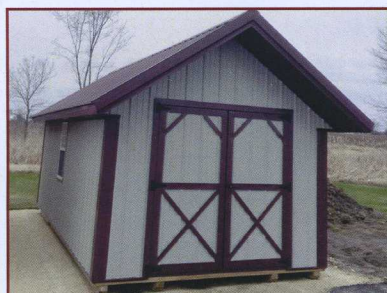

Garage

Our Garage offers an extra heavy-duty floor that will easily support your vehicle. It comes standard with 1 fiberglass walk-through door, 1 2'x3' window, 8' sidewalls, and a full 9' wide overhead door. Ideal for vehicle or workshop.

Lofted Garden Shed

Our Lofted Garden Shed style is a close relative to our Lofted Barn, it has doors on the side and 2 windows as standard features.

Utility

Our Utility is a fine all-around choice with plenty of flexibility in storage or workshop applications. The adaptability of this building is sure to satisfy a wide variety of uses. It comes standard with 6'3" or optional 7'8" sidewalls.

Mini Barn

Our Mini Barn is the most economical building we have to offer and has excellent styling. This model has 4' sidewalls and looks sharp in any yard.

Quaker

Our Quaker style is a nice addition to any backyard. It comes standard with 2 windows and double doors. Optional shutters and flower boxes makes it an even more attractive building.

Check out all the additional options that you can add to your building. 

Victorian Shed

The Victorian Shed comes with a standard steep pitched roof as well as a 24" front overhang and 4' loft area in the rear. These features make this shed a very aesthetically pleasing choice for anyone.