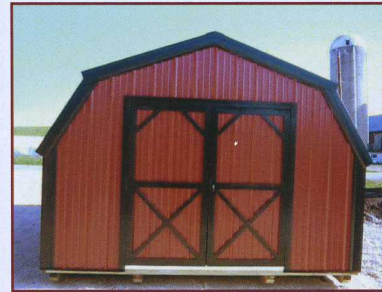

Lofted Garage

Our Lofted Garage comes with all the same standard features as the garage, but also has a loft for your added storage needs. This unit comes with 6'3" sidewalls

Lofted Barn

Our Lofted Barn style offers the most floor space for your money with a spacious main floor and added (up to 85% more) storage space in the loft area. This unit comes standard with a full 6' 3" sidewall height.

Lofted Garden Shed

Our Lofted Garden Shed style is a close relative to our Lofted Barn, it has doors on the side and 2 windows as standard features.

Utility

Our Utility is a fine all-around choice with plenty of flexibility in storage or workshop applications. The adaptability of this building is sure to satisfy a wide variety of uses. It comes standard with 6'3" or optional 7'8" sidewalls.

Mini Barn

Our Mini Barn is the most economical building we have to offer and has excellent styling. This model has 4' sidewalls and looks sharp in any yard.

Quaker

Our Quaker style is a nice addition to any backyard. It comes standard with 2 windows and double doors. Optional shutters and flower boxes makes it an even more attractive building.

Check out all the additional options that you can add to your building. 

Victorian Shed

The Victorian Shed comes with a standard steep pitched roof as well as a 24" front overhang and 4' loft area in the rear. These features make this shed a very aesthetically pleasing choice for anyone.