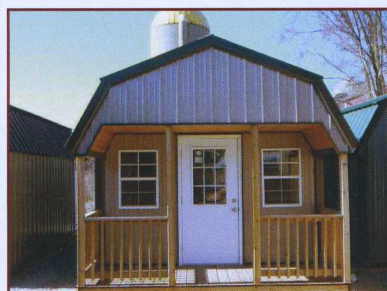

Garage

Our Garage offers an extra heavy-duty floor that will easily support your vehicle. It comes standard with 1 fiberglass walk-through door, 1 2'x3' window, 8' sidewalls, and a full 9' wide overhead door. Ideal for vehicle or workshop.

Lofted Garden Shed

Our Lofted Garden Shed style is a close relative to our Lofted Barn, it has doors on the side and 2 windows as standard features.

Utility

Our Utility is a fine all-around choice with plenty of flexibility in storage or workshop applications. The adaptability of this building is sure to satisfy a wide variety of uses. It comes standard with 6'3" or optional 7'8" sidewalls.

Mini Barn

Our Mini Barn is the most economical building we have to offer and has excellent styling. This model has 4' sidewalls and looks sharp in any yard.

Quaker

Our Quaker style is a nice addition to any backyard. It comes standard with 2 windows and double doors. Optional shutters and flower boxes makes it an even more attractive building.

Check out all the additional options that you can add to your building. 

Victorian Shed

The Victorian Shed comes with a standard steep pitched roof as well as a 24" front overhang and 4' loft area in the rear. These features make this shed a very aesthetically pleasing choice for anyone.