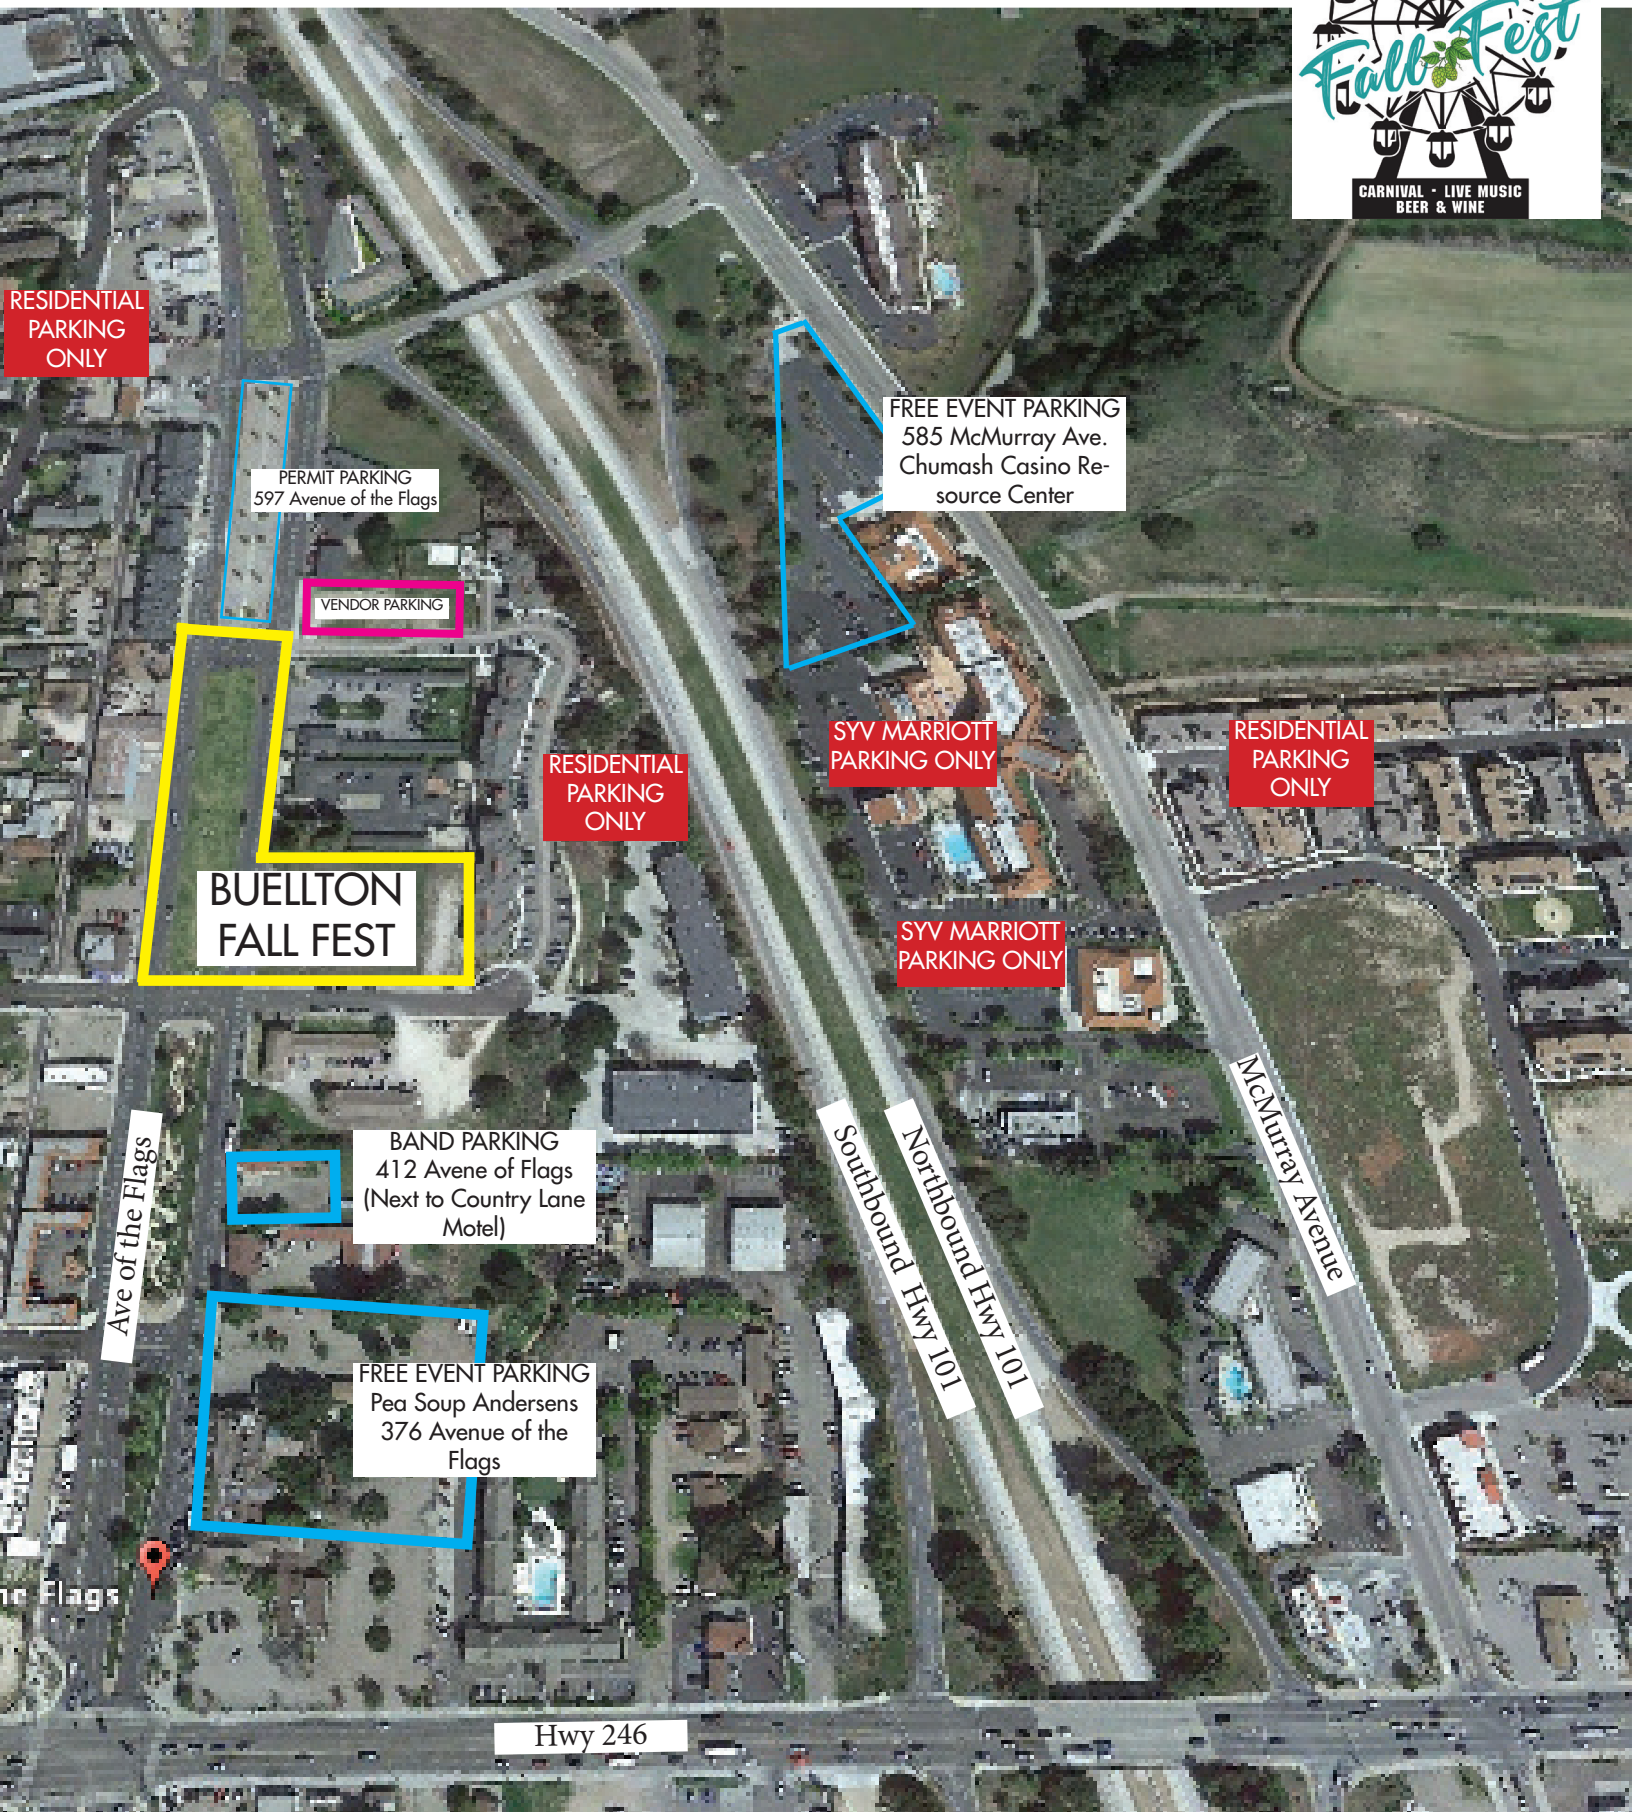

# BUELLTON FALL FEST PARKING MAP

## NOVEMBER 11 - 13, 2022

RESIDENTIAL  
PARKING  
ONLY

PERMIT PARKING  
597 Avenue of the Flags

VENDOR PARKING

FREE EVENT PARKING  
585 McMurray Ave.  
Chumash Casino Re-  
source Center

RESIDENTIAL  
PARKING  
ONLY

SYV MARRIOTT  
PARKING ONLY

RESIDENTIAL  
PARKING  
ONLY

BUELLTON  
FALL FEST

SYV MARRIOTT  
PARKING ONLY

Ave of the Flags

BAND PARKING  
412 Avenue of the Flags  
(Next to Country Lane  
Motel)

Southbound Hwy 101

Northbound Hwy 101

McMurray Avenue

FREE EVENT PARKING  
Pea Soup Andersens  
376 Avenue of the  
Flags

Hwy 246