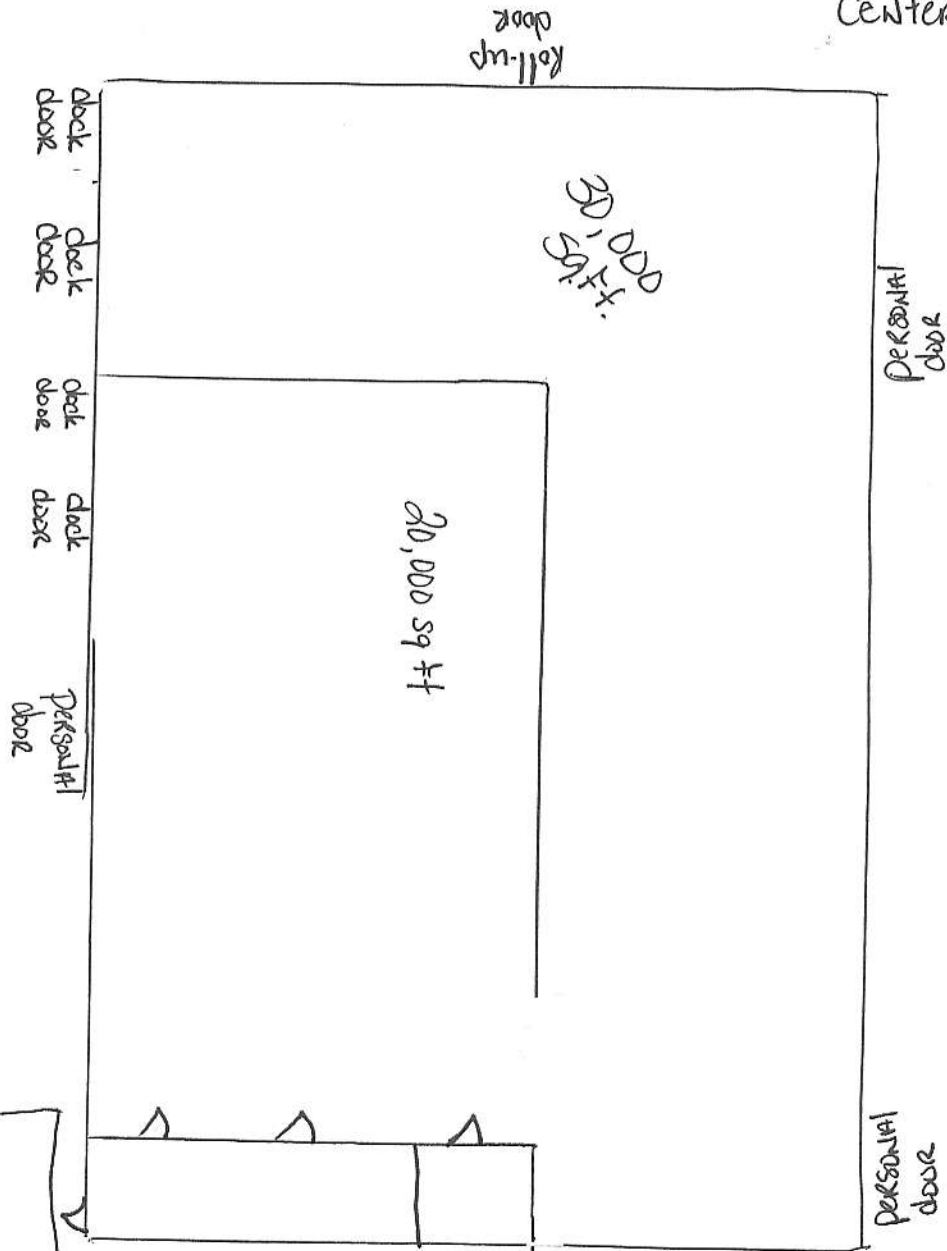

Goggin Warehousing
11607 Wilson Parkway
Fayetteville, TN 37334
50,000 sq. ft.

Metal building
Metal Roof
Ceiling height:
outer sides 20ft
Center 25ft

paved
parking
lot