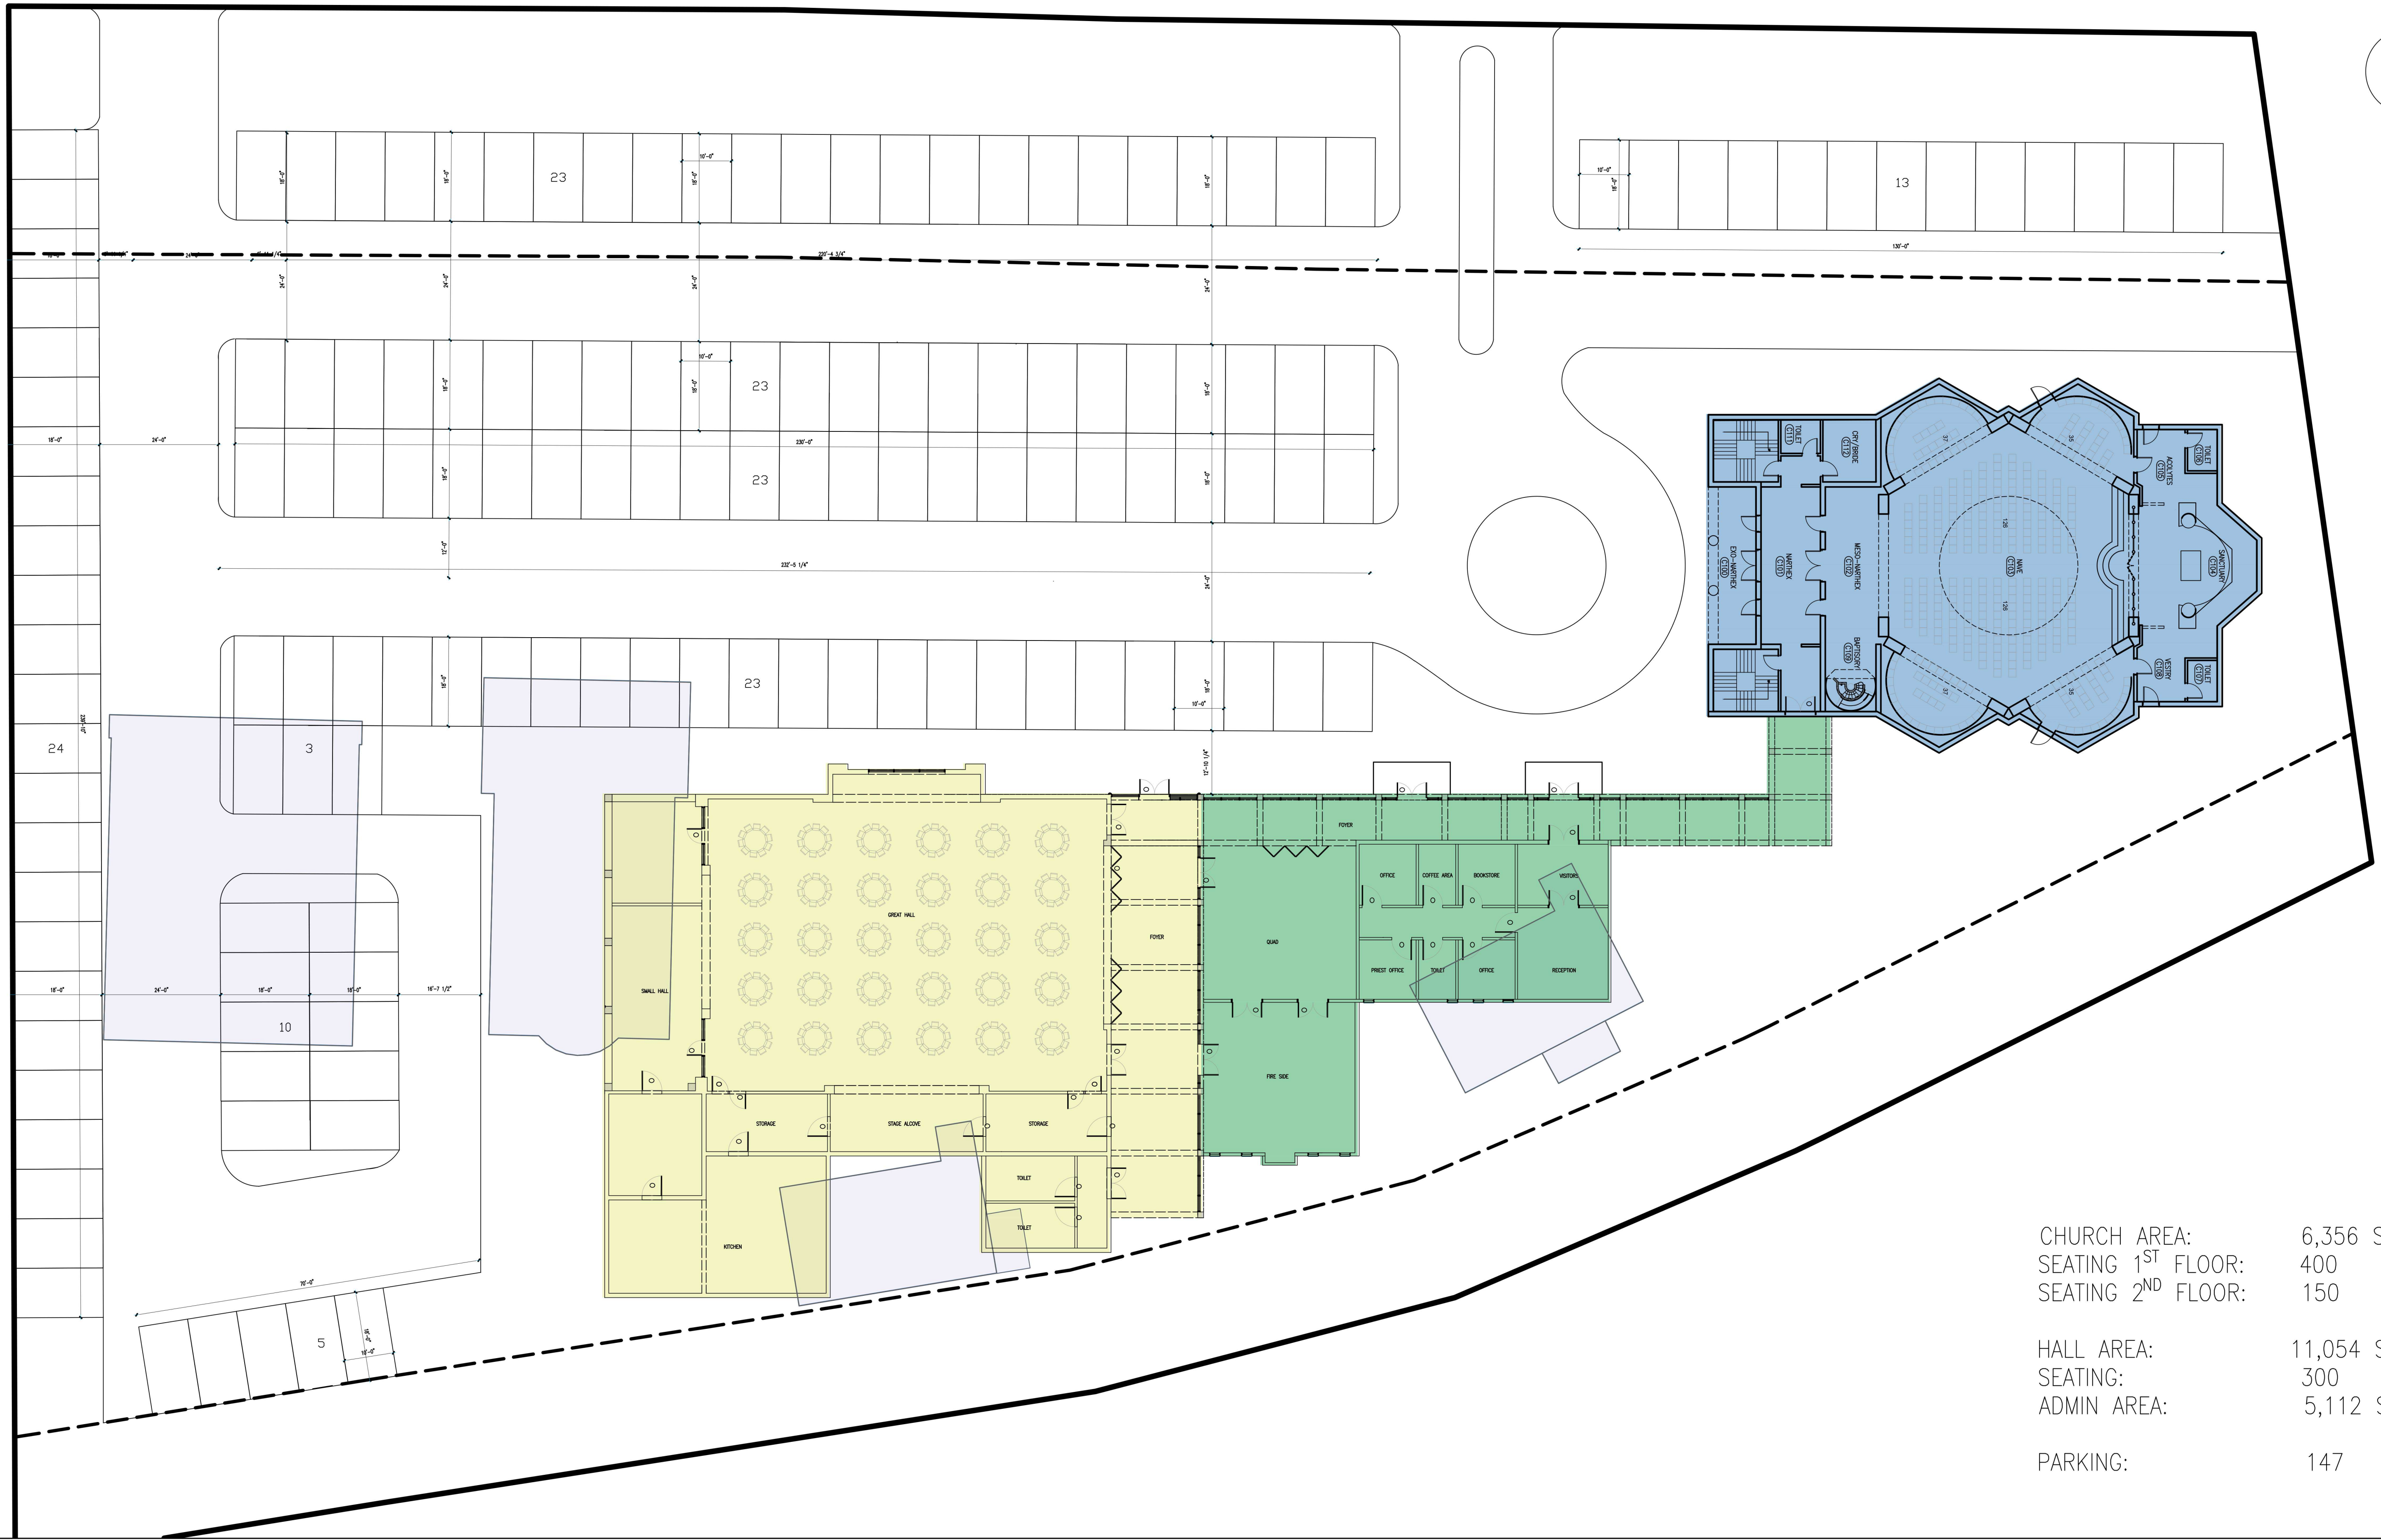

CHURCH AREA:	9,681 SQ.FT
SEATING 1 <sup>ST</sup> FLOOR:	490
SEATING 2 <sup>ND</sup> FLOOR:	49
HALL AREA:	11,054 SQ.FT
SEATING:	300
ADMIN AREA:	4,696 SQ.FT
PARKING:	126

HOLY CROSS  
 ST. CONSTANTINE & HELEN  
 GREEK ORTHODOX CHURCH  
 HUNTSVILLE, AL

HALL KIT B  
 OPTION B1

CHURCH AREA:	9,681 SQ.FT
SEATING 1 <sup>ST</sup> FLOOR:	490
SEATING 2 <sup>ND</sup> FLOOR:	49
HALL AREA:	11,054 SQ.FT
SEATING:	300
ADMIN AREA:	4,696 SQ.FT
PARKING:	126

HOLY CROSS  
 ST. CONSTANTINE & HELEN  
 GREEK ORTHODOX CHURCH  
 HUNTSVILLE, AL

HALL KIT B  
 OPTION B1

CHURCH AREA:	6,356 SQ.FT
SEATING 1 <sup>ST</sup> FLOOR:	400
SEATING 2 <sup>ND</sup> FLOOR:	150
HALL AREA:	11,054 SQ.FT
SEATING:	300
ADMIN AREA:	5,112 SQ.FT
PARKING:	147

HOLY CROSS  
 ST. CONSTANTINE & HELEN  
 GREEK ORTHODOX CHURCH  
 HUNTSVILLE, AL