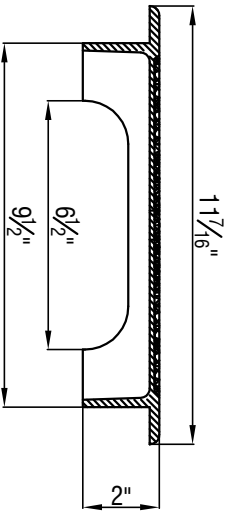

ELEVATION
SECTION - BB

PLAN

BOTTOM VIEW

NOTE:
METER BOX LIDS FRONT SIDE ALL MARKING & LOGO 1/8" RESIED.

Tricast, Inc

P.O. BOX 943

SELMA, NC 27576

PH: (919) 936-2629 FAX: (919) 936-0520

EMAIL: tricast-inc@hotmail.com

ITEM: #290 STYLE CAST IRON RECTANGULAR METER BOX LID W/READER HOLE

PART # MS - MBX - 290 LH

MATERIAL SPEC: GREY IRON ASTM A48 CLASS 35B

LOAD RATING: