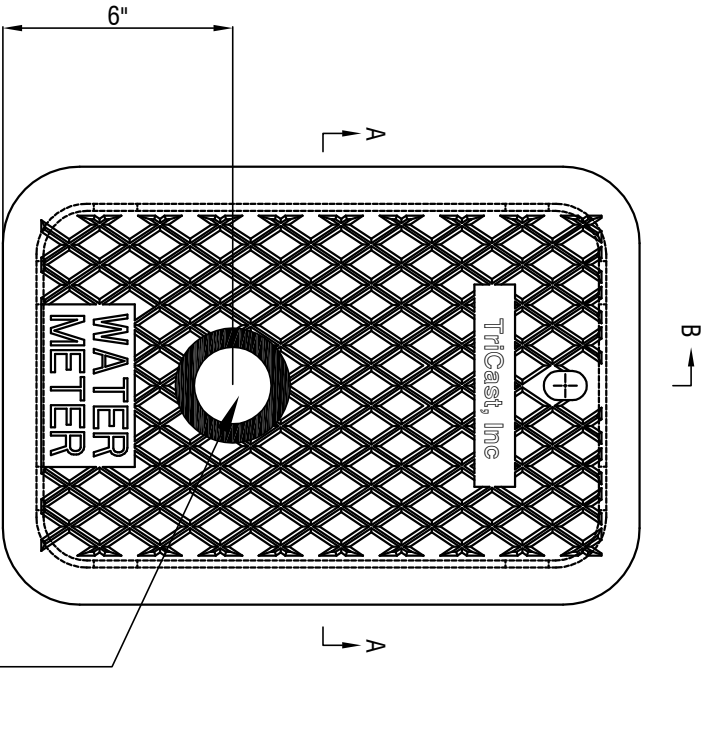

ELEVATION
SECTION - BB

PLAN

BOTTOM VIEW

NOTE:
METER BOX LIDS FRONT SIDE ALL MARKING & LOGO 1/8" RESIED.

Tricast, Inc

P.O. BOX 943

SELMA, NC 27576

PH: (919) 936-2629 FAX: (919) 936-0520

EMAIL: tricast-inc@hotmail.com

ITEM: #290 STYLE CAST IRON RECTANGULAR METER BOX LID W/READER HOLE

PART # MS - MBX - 290 LH

MATERIAL SPEC: GREY IRON ASTM A48 CLASS 35B

LOAD RATING: