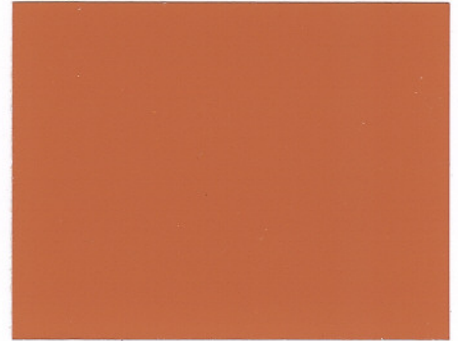

# *One Day Floors*

**Note:** Because color chips are affected by heat, light and age, colors may vary slightly from the actual material manufactured. Colors may also vary due to the difference in texture, absorpency and the method of application. Use the color presented here as a guide only. White and Black are also available.

Sand Beige

Mocha

Terra Cotta

White Night Gray

Stone Gray

Dolphin Gray

Caramel

Mint Green

Sky Blue

Safety Yellow

Safety Red

Royal Blue