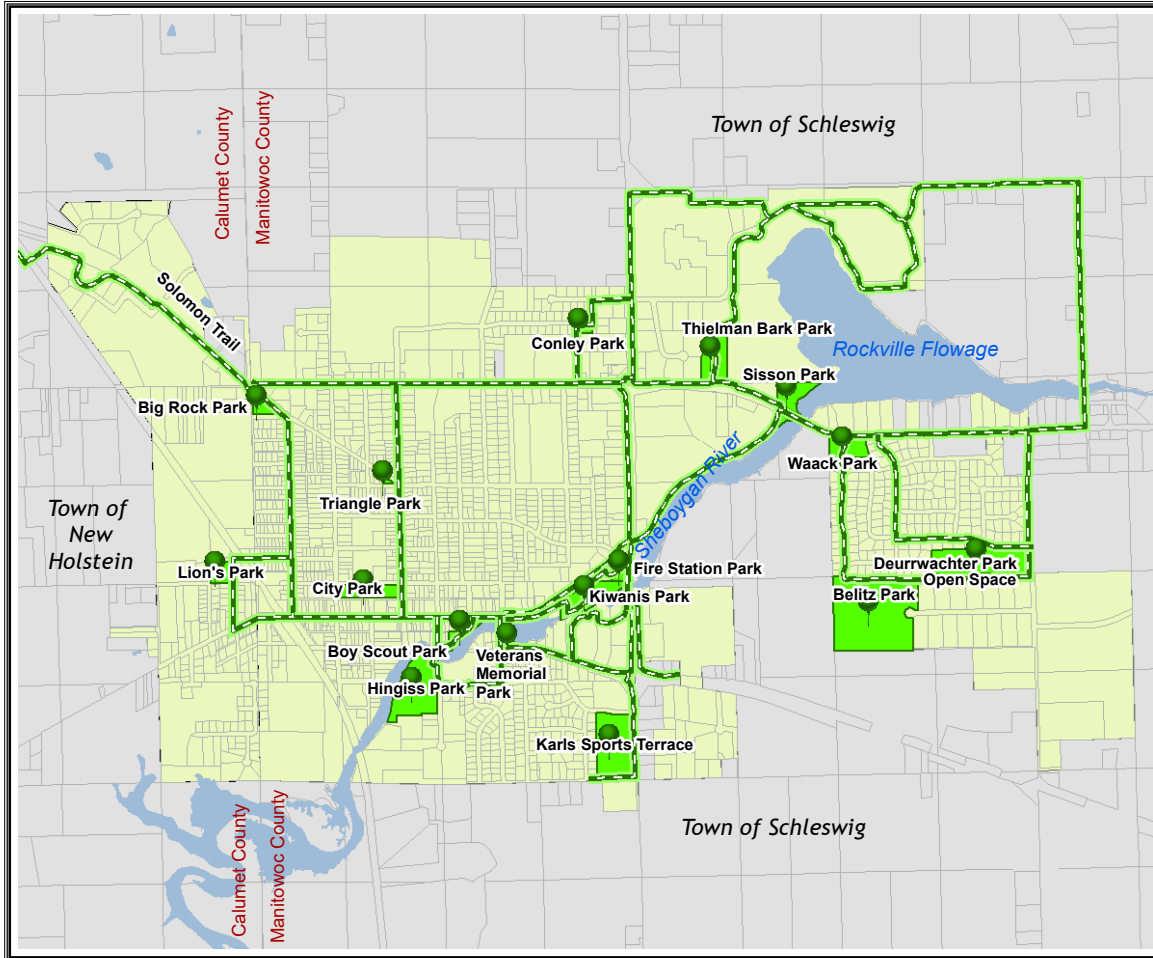

City of Kiel
Parks and Trails
Gems Emerald Necklace
Map 5