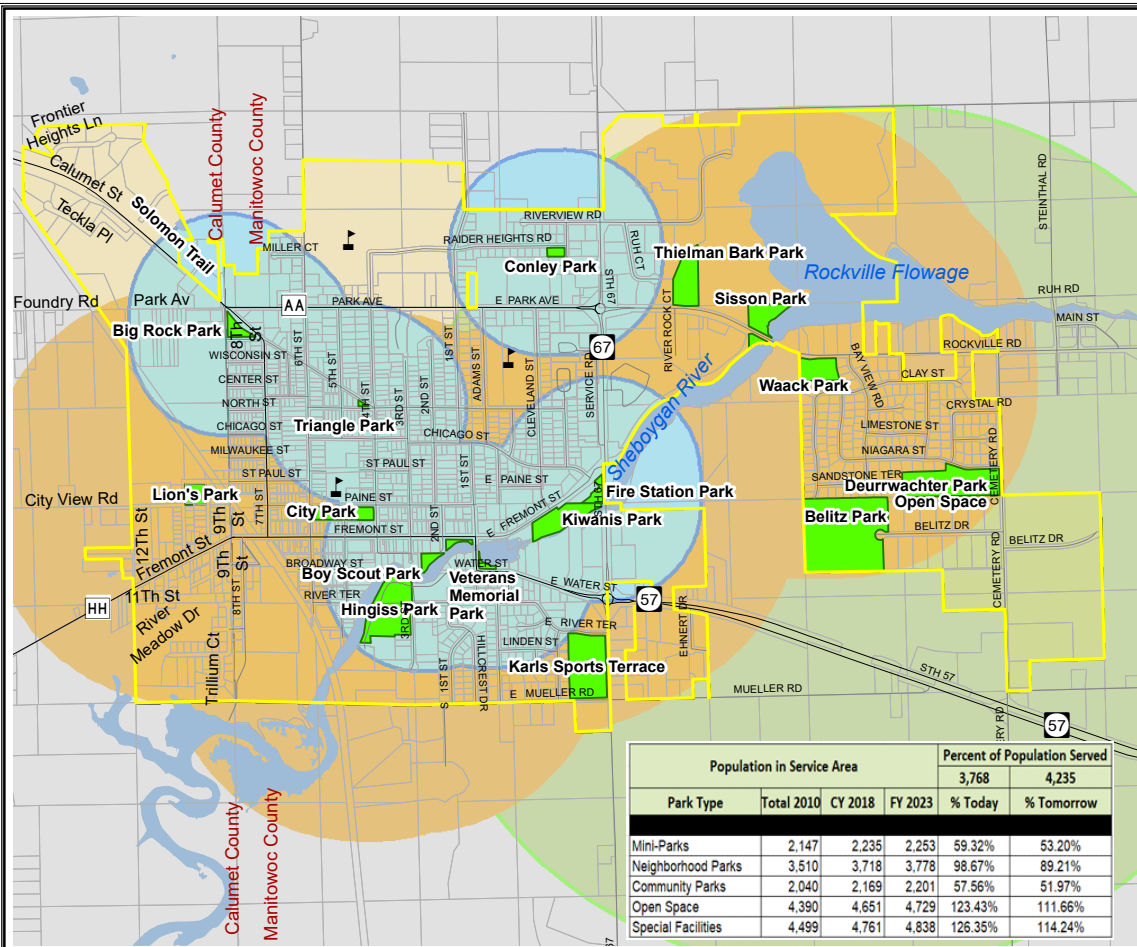

City of Kiel Parks Level of Service Areas Map 3

Legend

- Schools
- Municipal Boundary
- Trails
- Parcels
- City Parks
- Water Features
- Mini-Parks 1/4 Mile
- Neighborhood Parks 1/2 mile
- Community Parks 1 mile