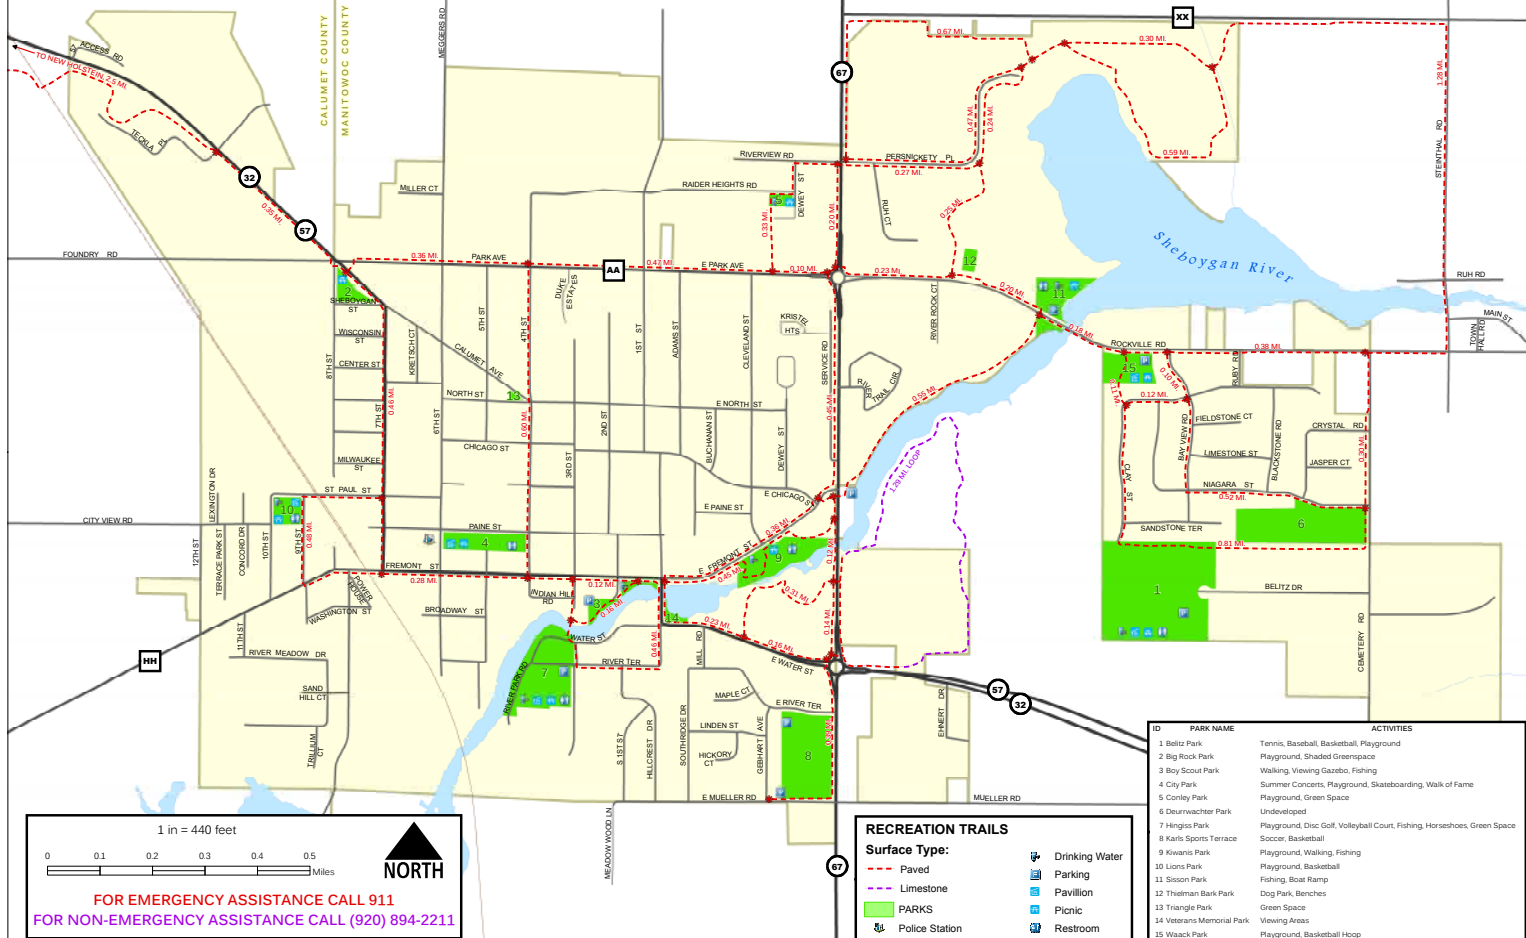

# CITY of KIEL PARKS & RECREATIONAL TRAILS SYSTEM

1 in = 440 feet

0 0.1 0.2 0.3 0.4 0.5 Miles

**NORTH**

**FOR EMERGENCY ASSISTANCE CALL 911**  
**FOR NON-EMERGENCY ASSISTANCE CALL (920) 894-2211**

**RECREATION TRAILS**

**Surface Type:**

- Paved
- Limestone
- PARKS
- Police Station
- Drinking Water
- Parking
- Pavilion
- Picnic
- Restroom

ID	PARK NAME	ACTIVITIES
1	Beltz Park	Tennis, Baseball, Basketball, Playground, Shaded Greenspace
2	Big Rock Park	Playground, Shaded Greenspace
3	Boy Scout Park	Walking, Viewing Gazebo, Fishing
4	Cole Park	Soccer, Concessions, Playground, Skateboarding, Walk of Fame
5	Conley Park	Playground, Green Space
6	Deunwachter Park	Undeveloped
7	Hings Park	Playground, Disc Golf, Volleyball Court, Fishing, Horseshoes, Green Space
8	Karis Sports Terrace	Soccer, Basketball
9	Kiwans Park	Playground, Walking, Fishing
10	Lions Park	Playground, Basketball
11	Sison Park	Fishing, Boat Ramp
12	Thielman Bark Park	Dog Park, Benches
13	Triangle Park	Green Space
14	Veterans Memorial Park	Viewing Areas
15	Wlack Park	Playground, Basketball Hoop