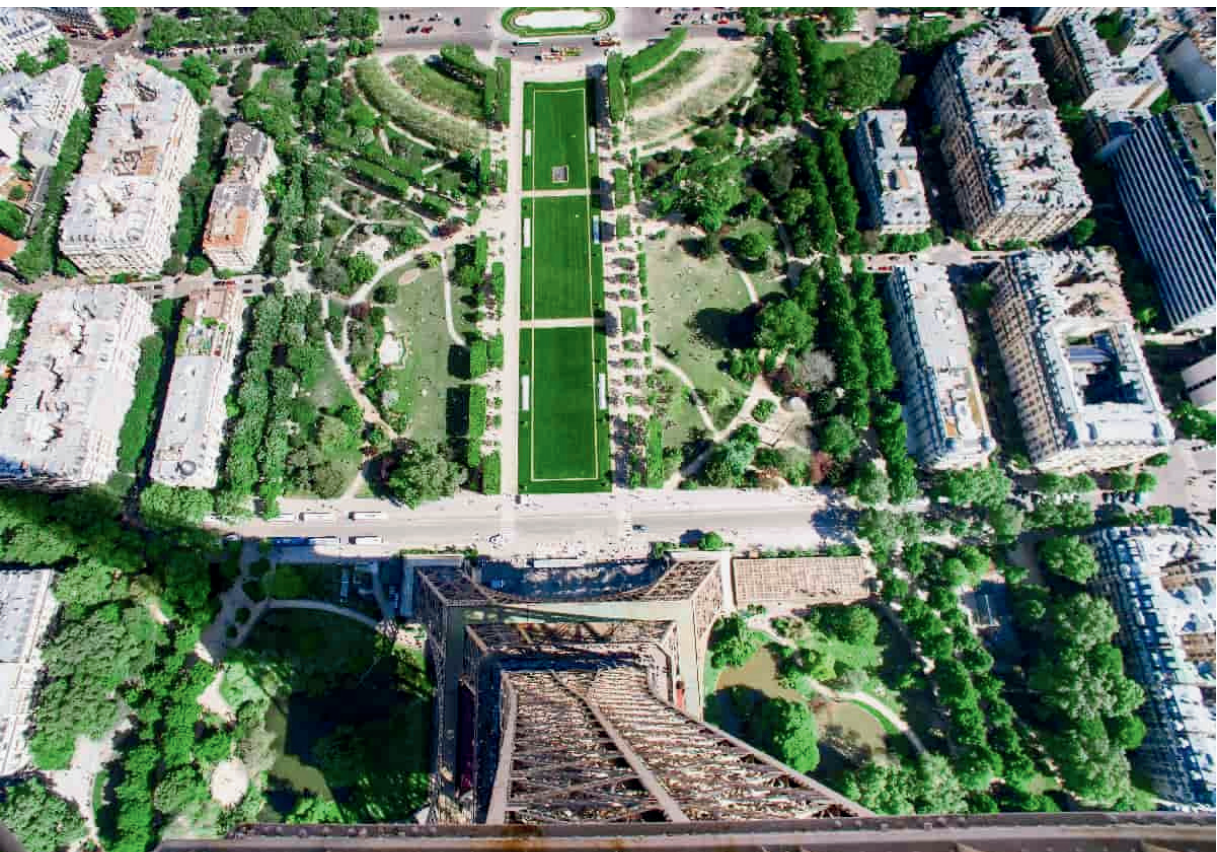

Paris, France

Scan for trip details

5 NIGHTS FOR 2 ADULTS

Bienvenue à Paris, the enchanting City of Light! Nestled along the banks of the Seine River, Paris stands as a timeless icon of art, culture, and romance. Renowned for its iconic landmarks such as the Eiffel Tower, Louvre Museum, and Notre-Dame Cathedral, this metropolis seamlessly blends history with contemporary flair. Immerse yourself in the cobblestone streets of Montmartre, where bohemian spirit lingers, or stroll down the glamorous Champs-Élysées. Indulge in delectable pastries at charming patisseries, savor exquisite cuisine at sidewalk cafés, and witness the city's vibrant pulse in its bustling markets. Paris, with its grandeur, history, and charm, invites you to embark on a journey through its enchanting streets, where every corner reveals a story waiting to be discovered. Vive la Paris!

Package Includes:

- 5-night stay for 2 adults at Hotel Moderniste
- The choice of (1) of the following:
 - A fully guided tour of the Eiffel Tower's 2nd and 3rd floors with a 1-hour Seine River cruise with Champagne included
 - A cooking experience where you will enjoy a French cooking class in Paris and learn what it is like to shop, cook, and eat like a Parisian with a market visit and hands-on cooking lesson