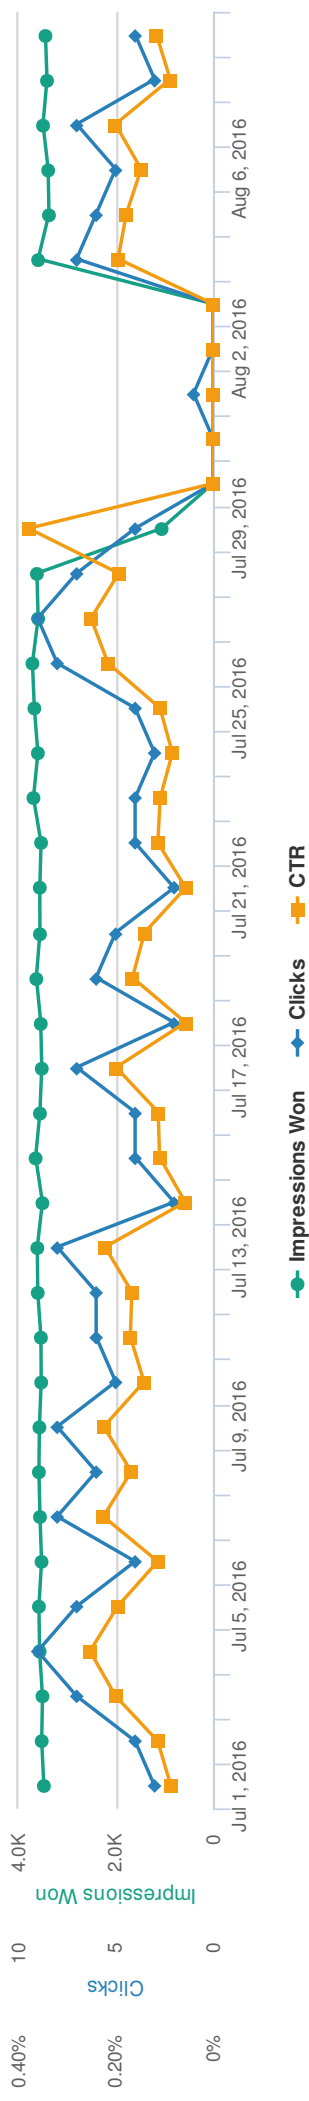

PinPoint Reach Delivered:

- 121,745 Impressions
- 189 “Clicks” from people requesting more info (sent to Resolution Realty website)
- .16% CTR
- 3 Homes were Listed by people exposed to the ads (tracked by PPR)

DON'T OVERPAY TO SELL YOUR HOME

List Your Home for As Low as **\$995**

Find Out How

Visit or Call
flatfeelv.com | 702-803-FLAT

300 x 600 Mobile Ad

List Your Home for As Low as **\$995**

Find Out How

Visit or Call
flatfeelv.com | 702-803-FLAT

150 x 67 Mobile Ad

LIST YOUR HOUSE

FlatFeeLV.com **\$995** 702-803-FLAT

468 x 60 Mobile Ad

DON'T OVERPAY TO SELL YOUR HOME

List Your Home for As Low as **\$995**

Find Out How

Visit or Call
flatfeelv.com | 702-803-FLAT

300 x 250 Web/Mobile Ad

LIST YOUR HOUSE

FlatFeeLV.com **\$995** 702-803-FLAT

320 x 50 Mobile Ad

LIST YOUR HOUSE

FlatFeeLV.com **\$995** 702-803-FLAT

728 x 90 Web Ad

RTB - Campaigns