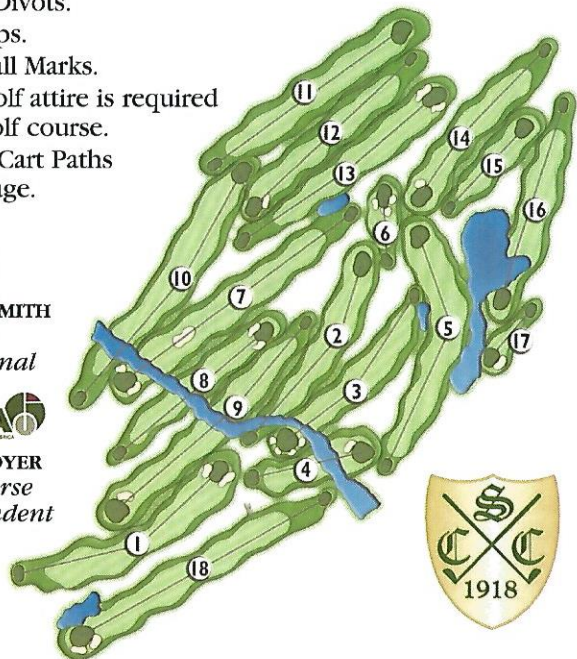

Welcome to Shorewood Country Club!

YARDAGES

Yardages indicated on this card, as well as the yardages marked on the sprinkler heads are measured to the center of the green. Color coded yardage plates and posts are also in each fairway.

USGA Rules Govern All Play

1. Players are entitled to relief from cart paths and staked trees.
2. No groups larger than 4 permitted unless authorized by Pro Shop.
3. Golf carts are not allowed in hazards, including lateral hazards.
4. Golf carts must be kept 30 feet from greens.
5. Slower players must allow faster players through if hole ahead is open.

- 200 yards
- 150 yards
- 100 yards

PLEASE

- Replace Divots.
- Rake Traps.
- Repair Ball Marks.
- Proper golf attire is required on the golf course.
- Observe Cart Paths and Signage.

BRADLEY SMITH
Golf
Professional

JOHN SWOYER
Golf Course
Superintendent

4958 West Lake Drive • Dunkirk, NY 14048
716.366.1880 • www.shorewoodcc.com